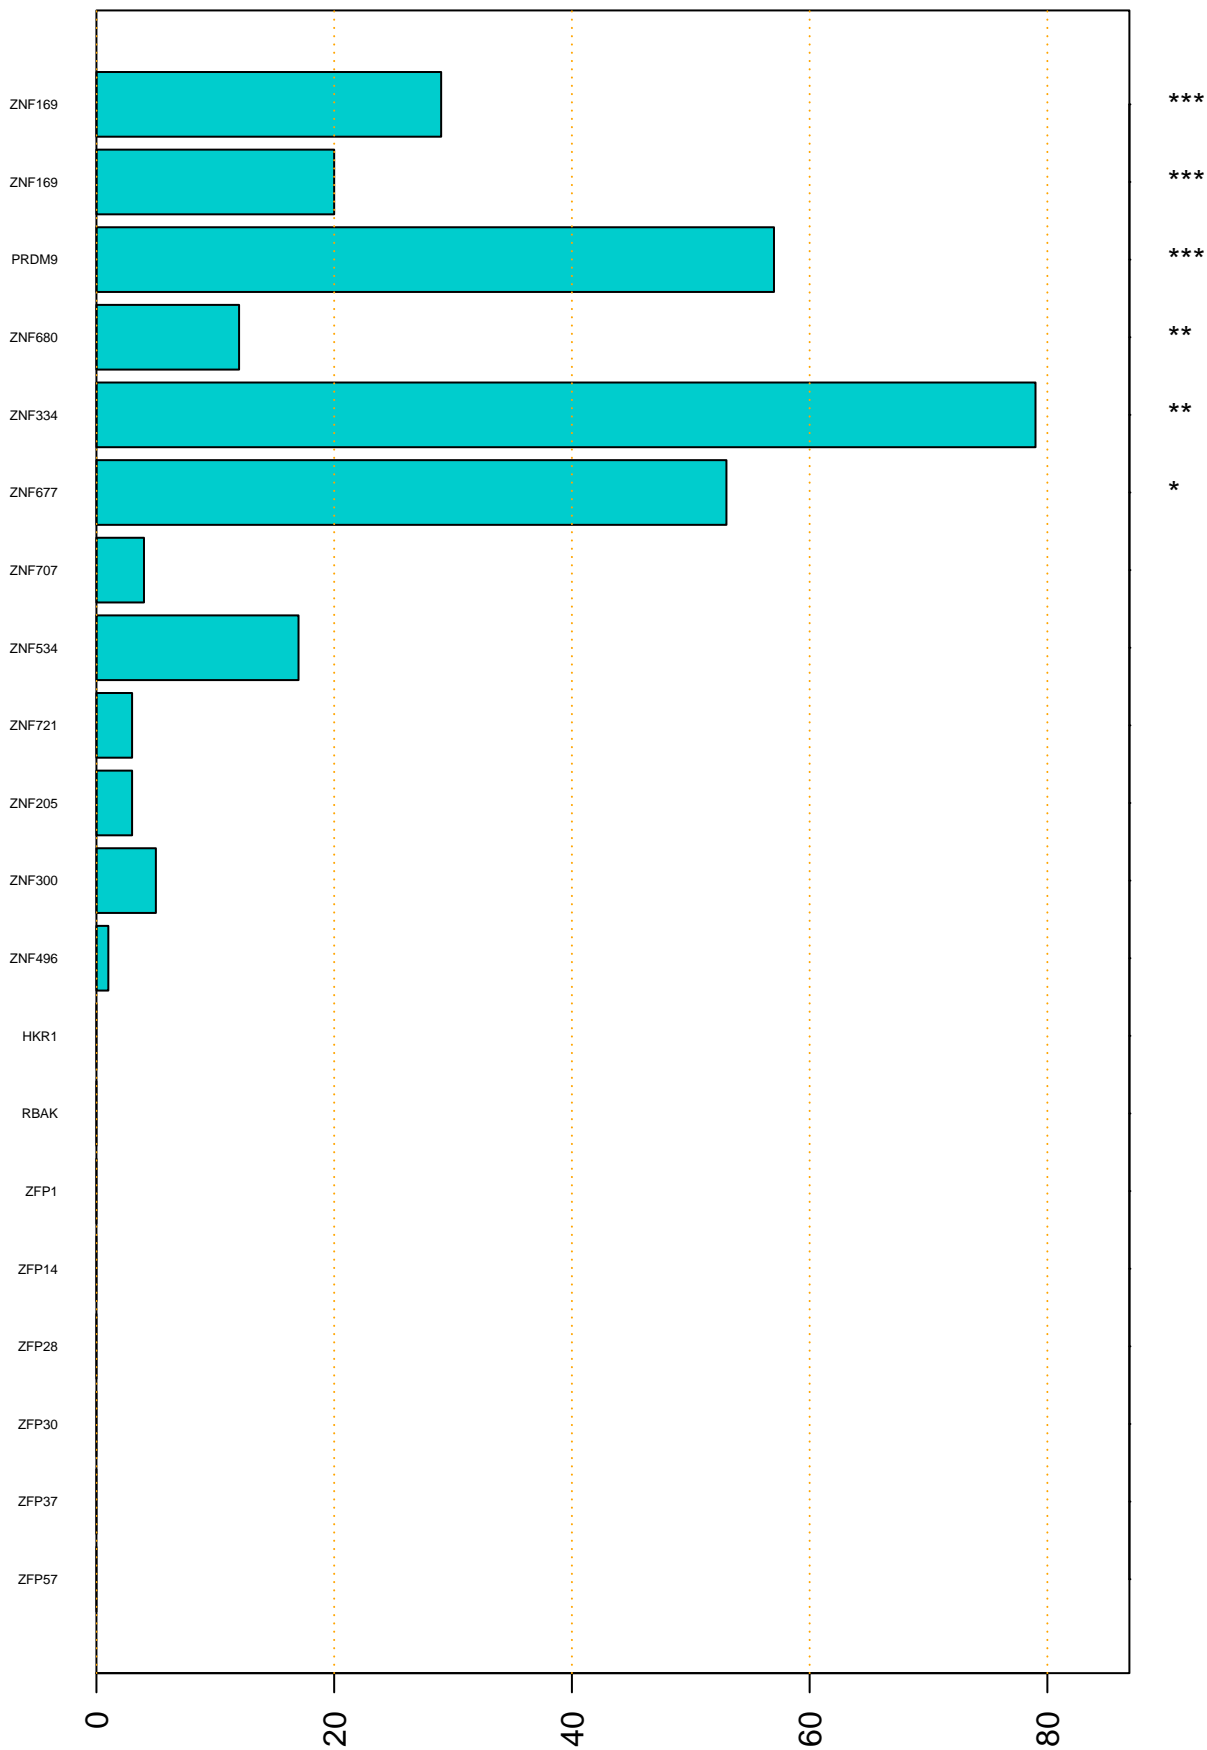

Enriched KZFP

#TE sfam with peak