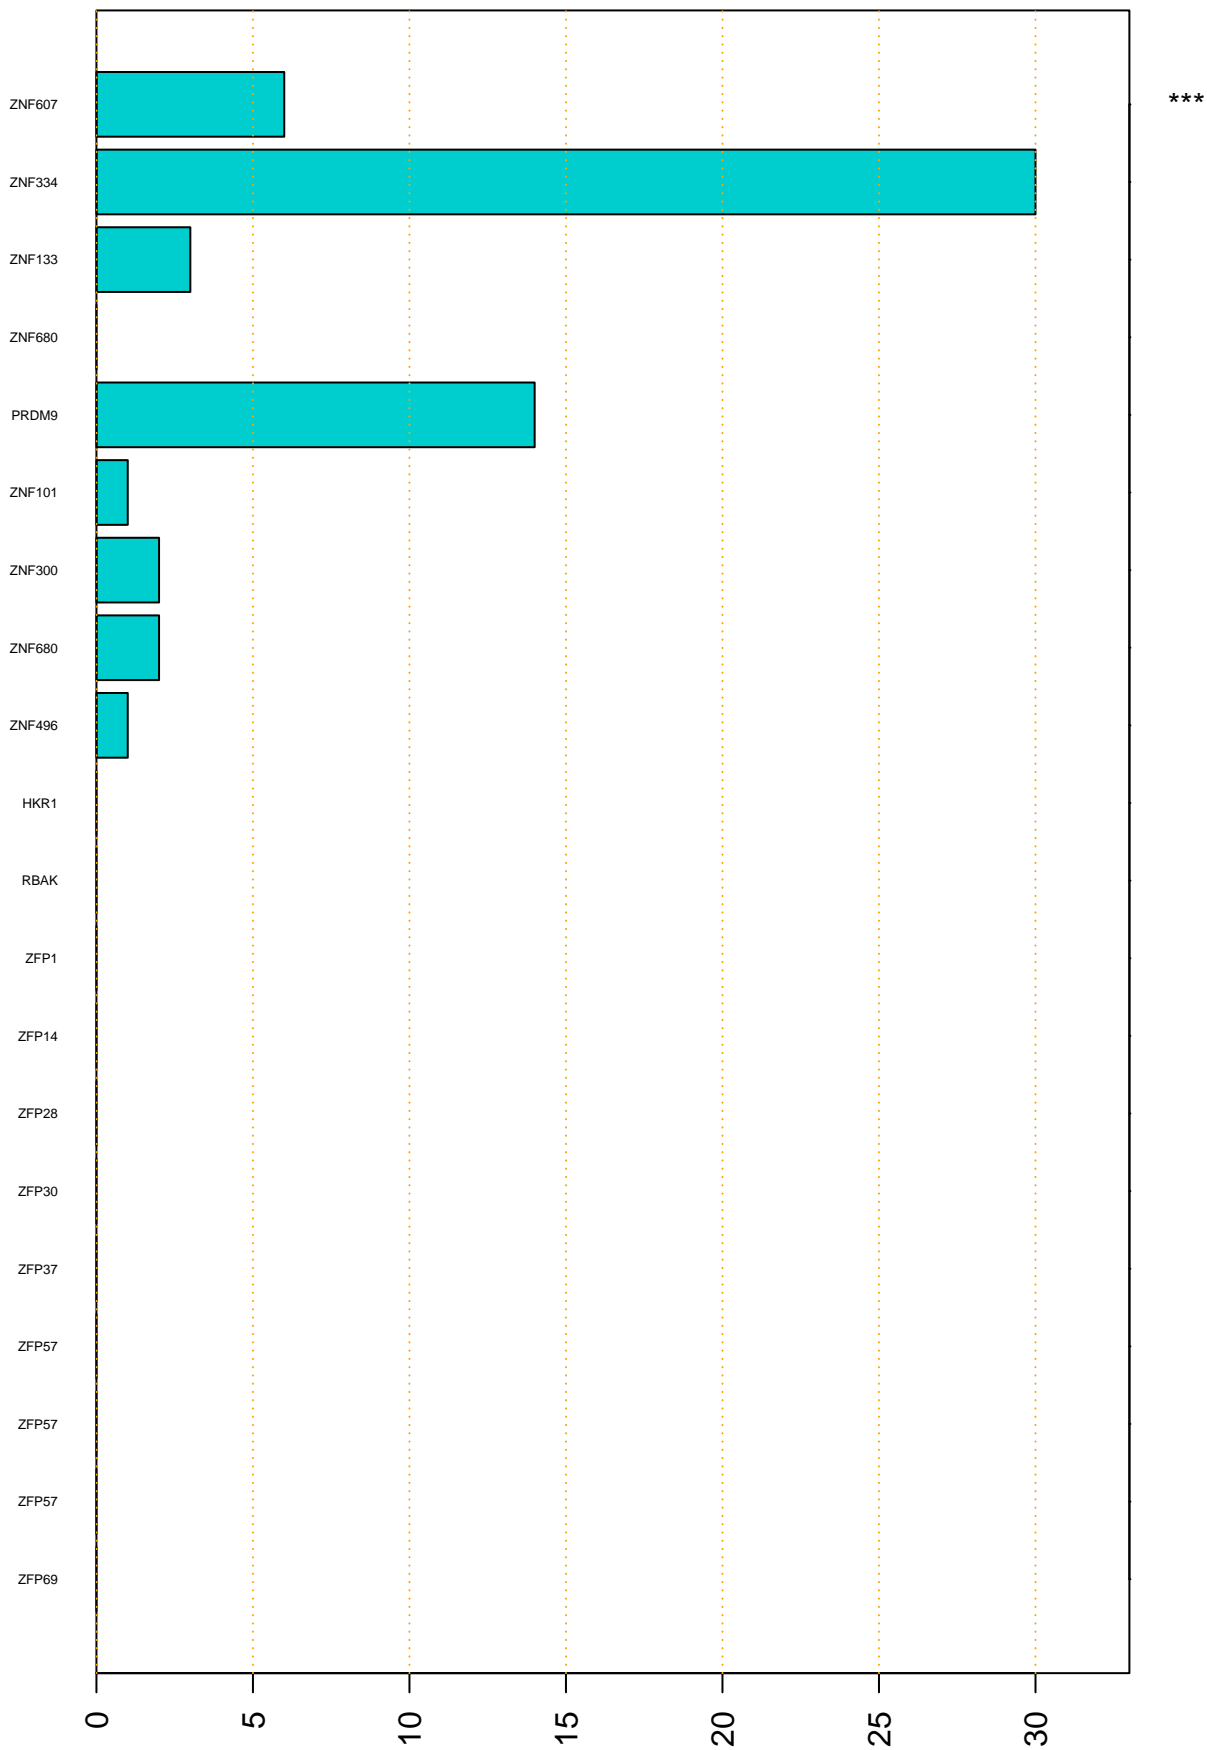

Enriched KZFP

#TE sfam with peak