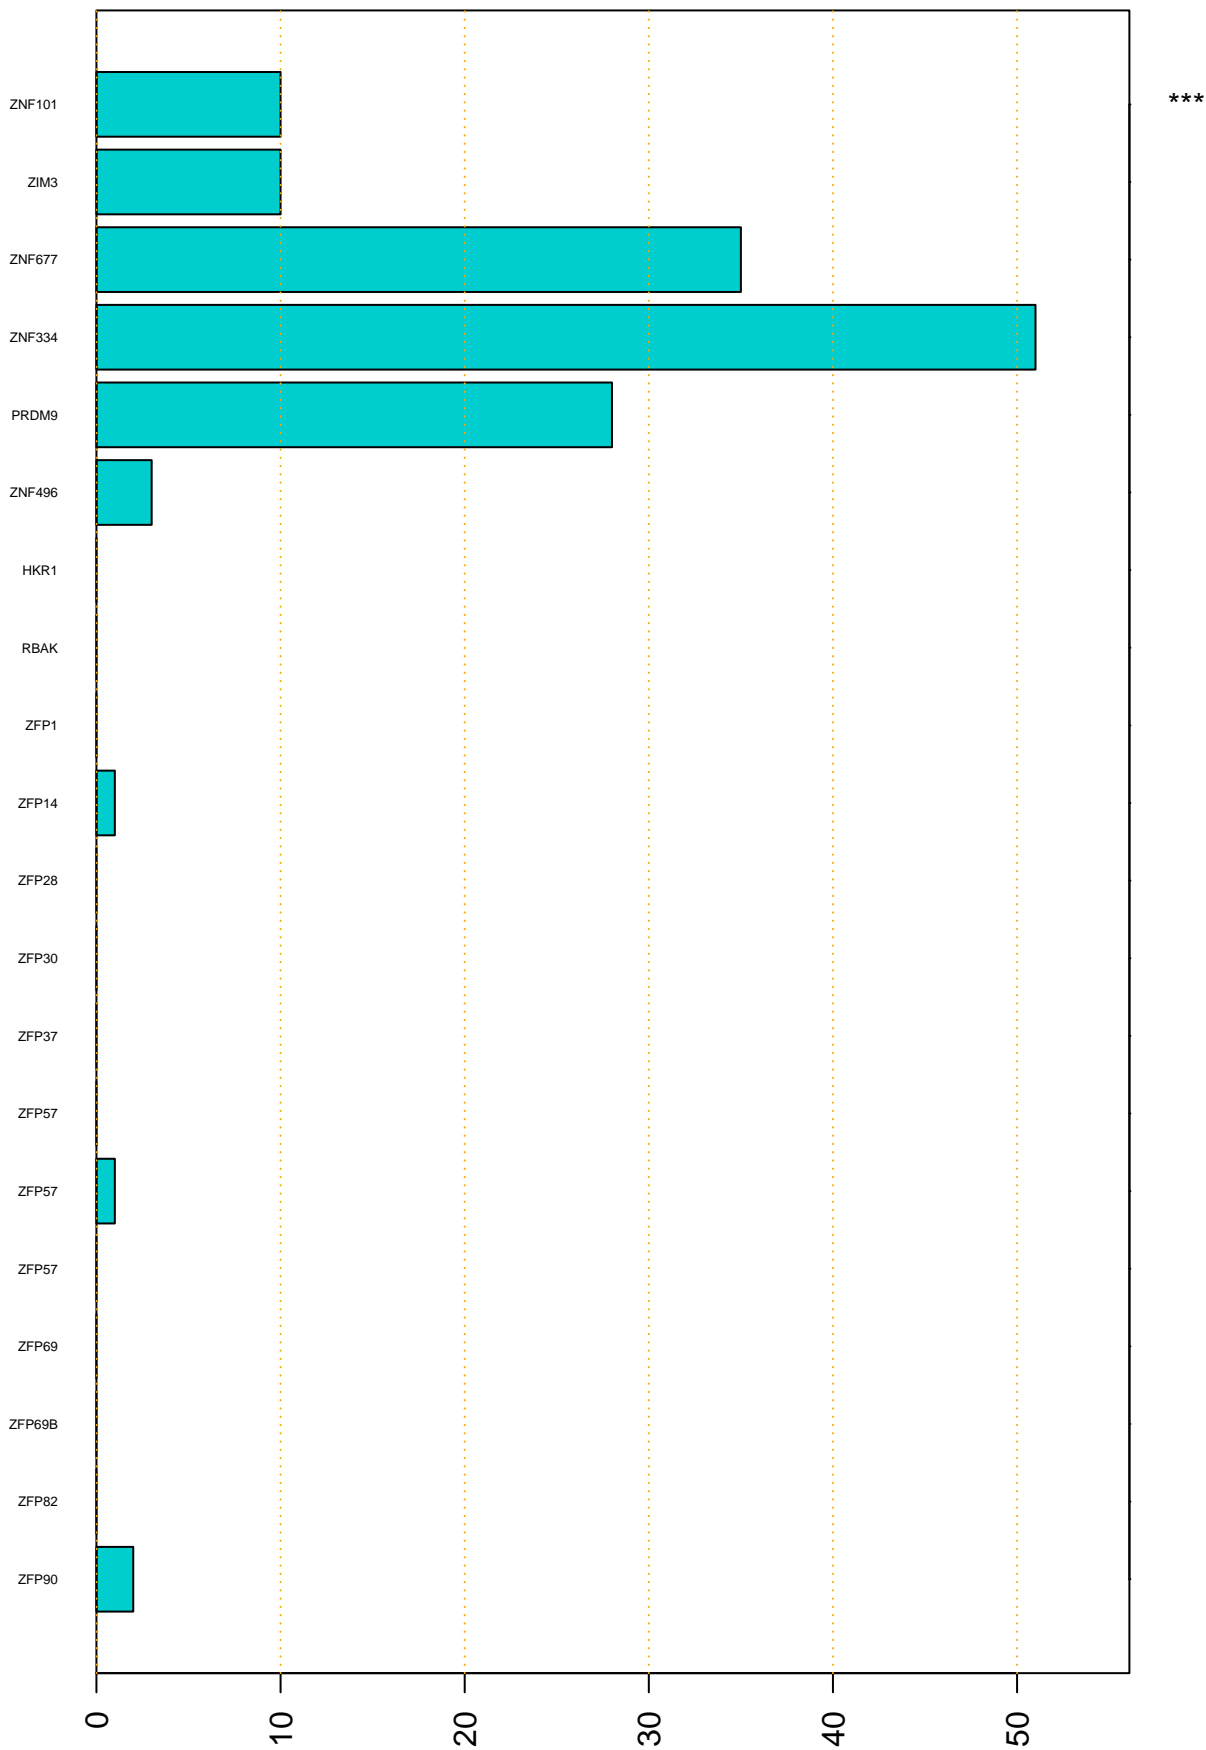

Enriched KZFP

#TE sfam with peak