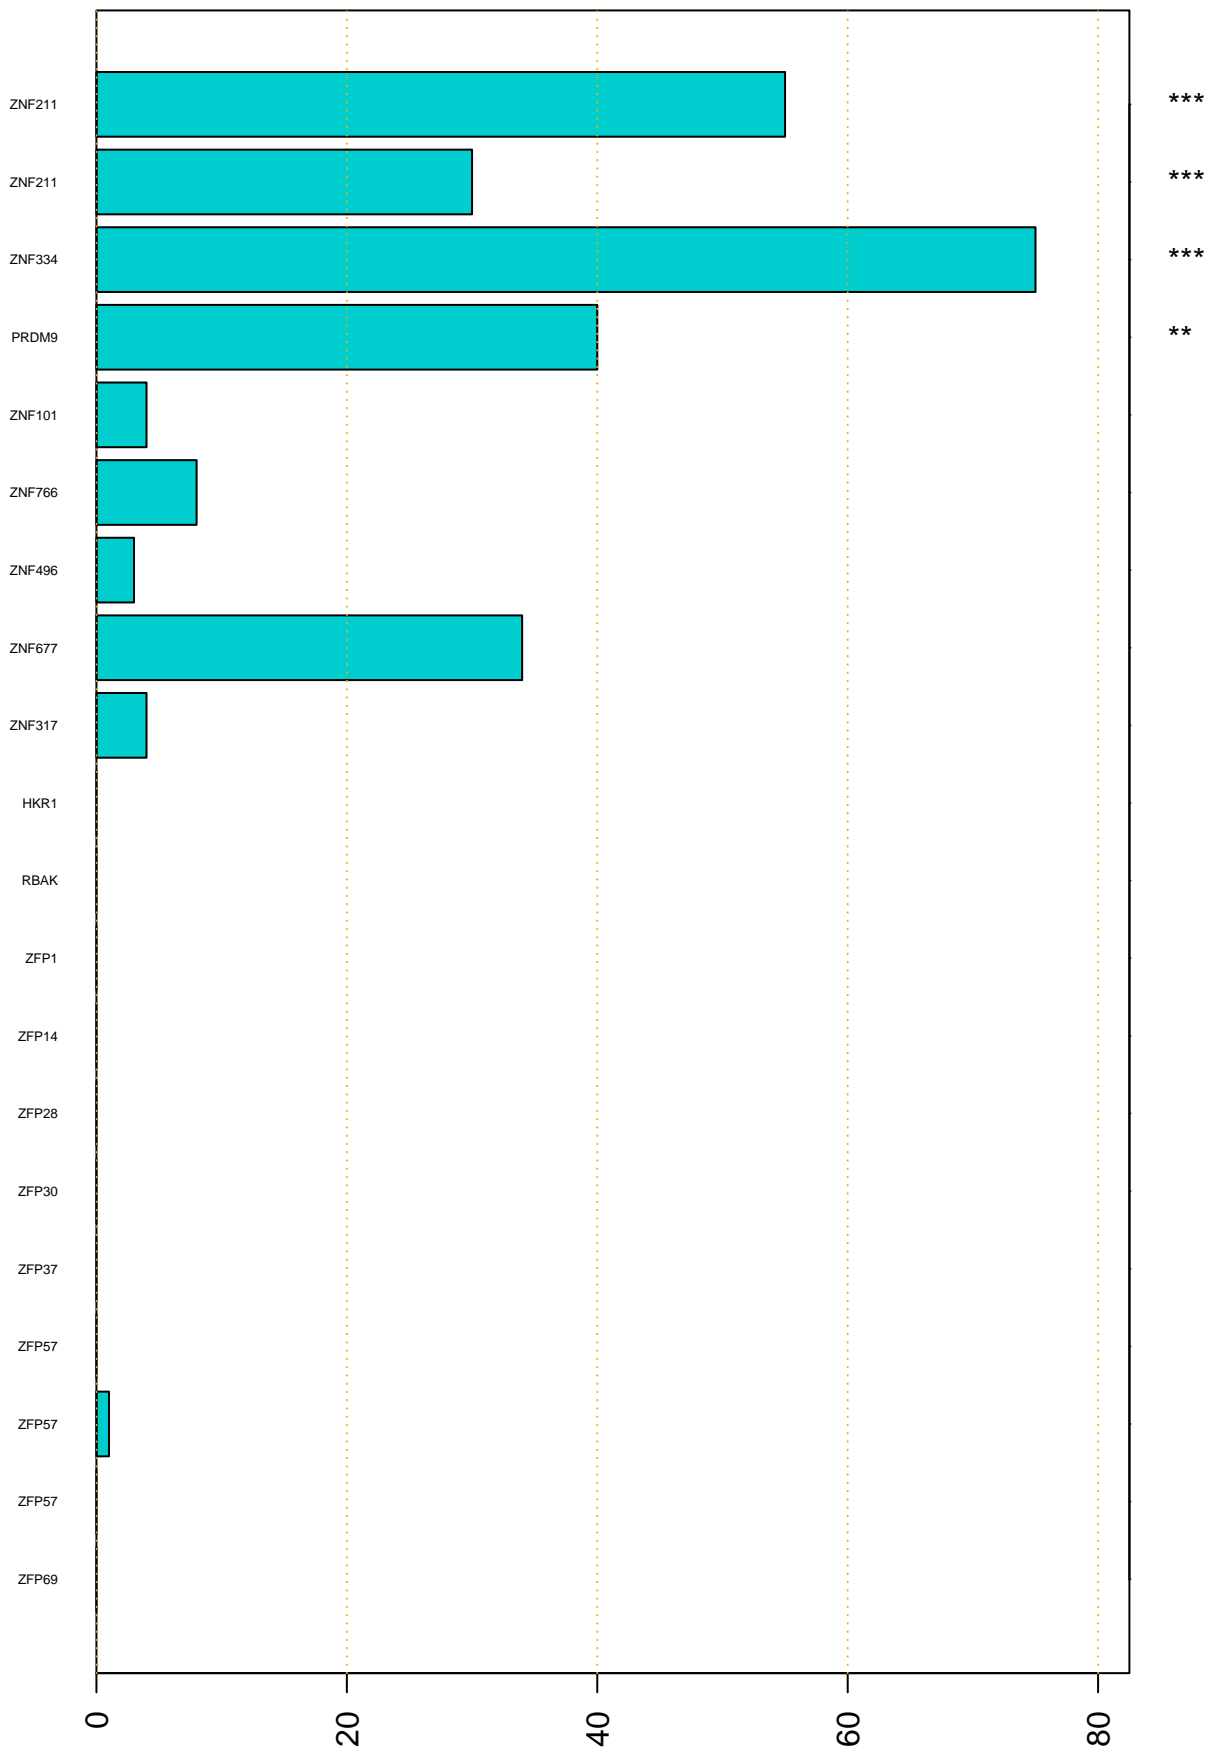

Enriched KZFP

#TE sfam with peak