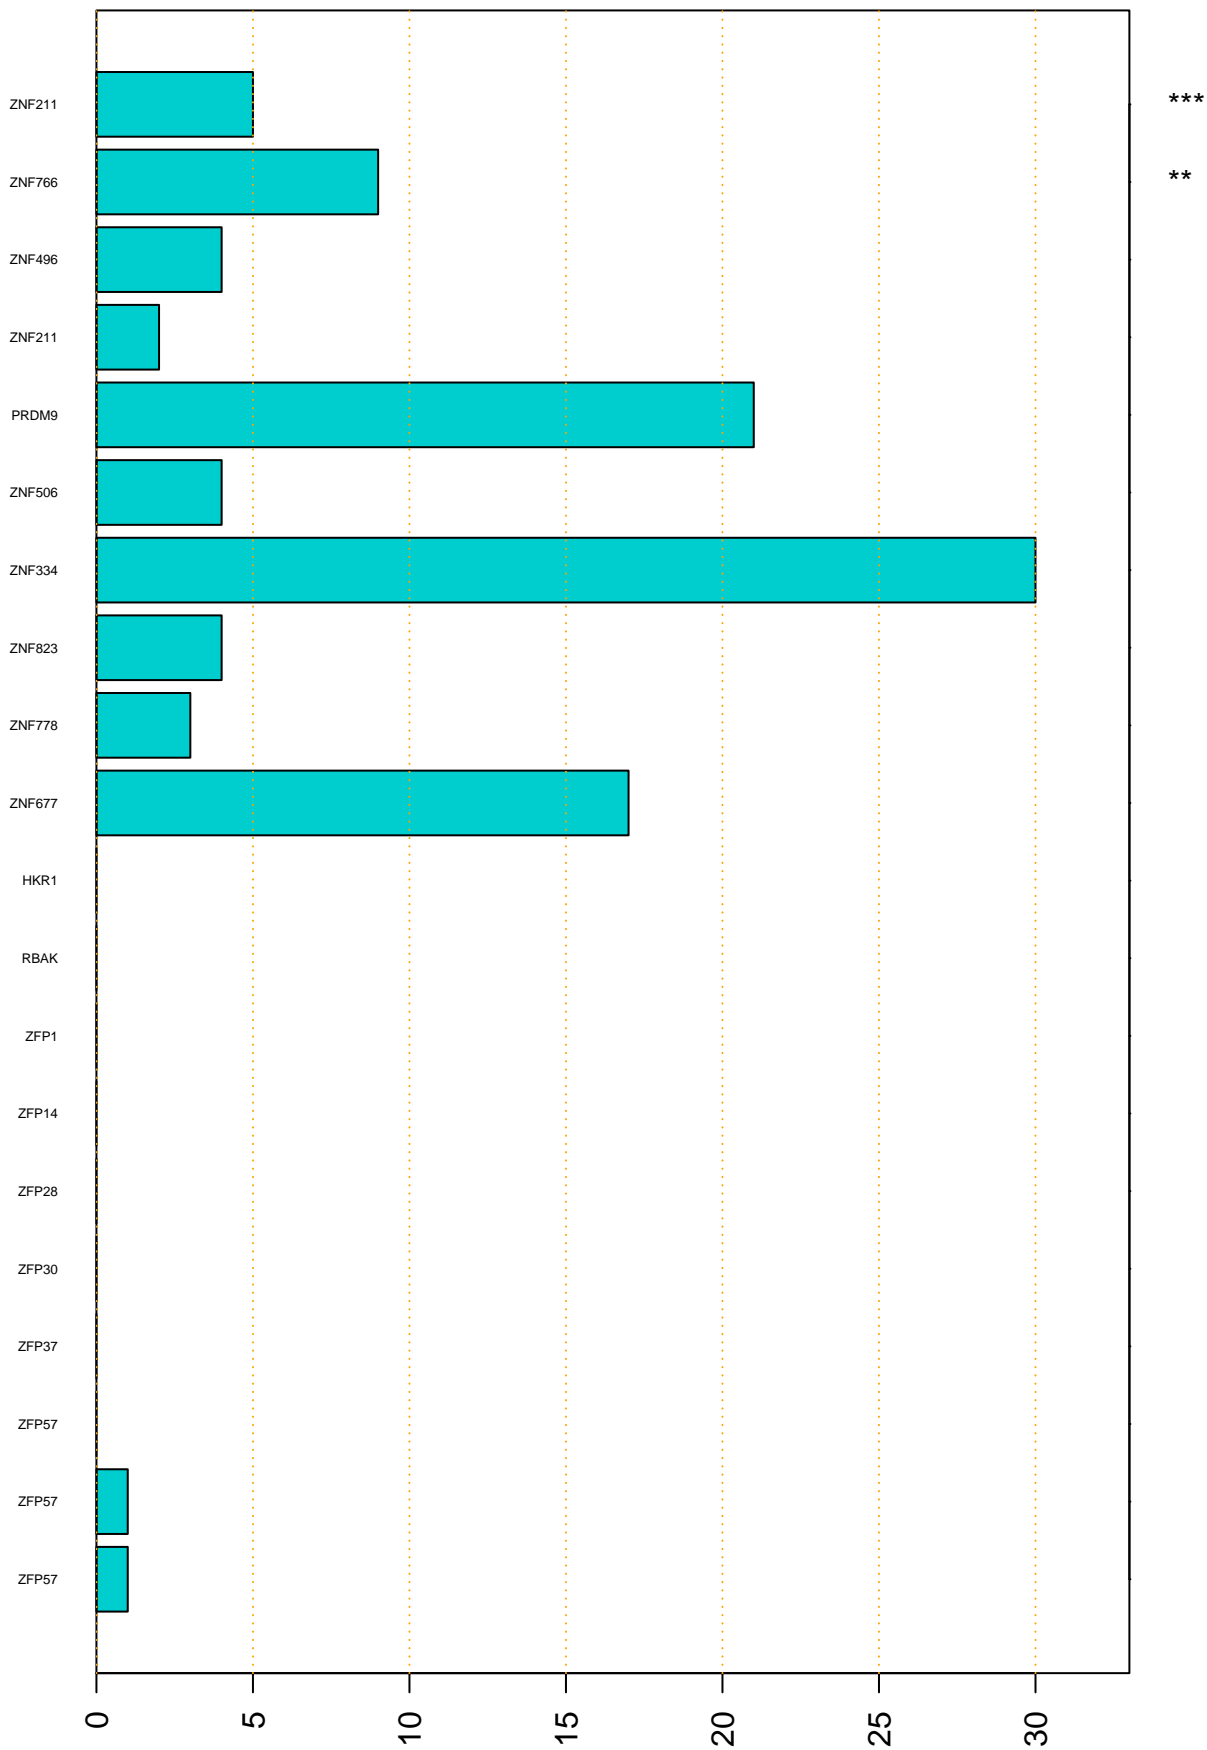

Enriched KZFP

#TE sfam with peak