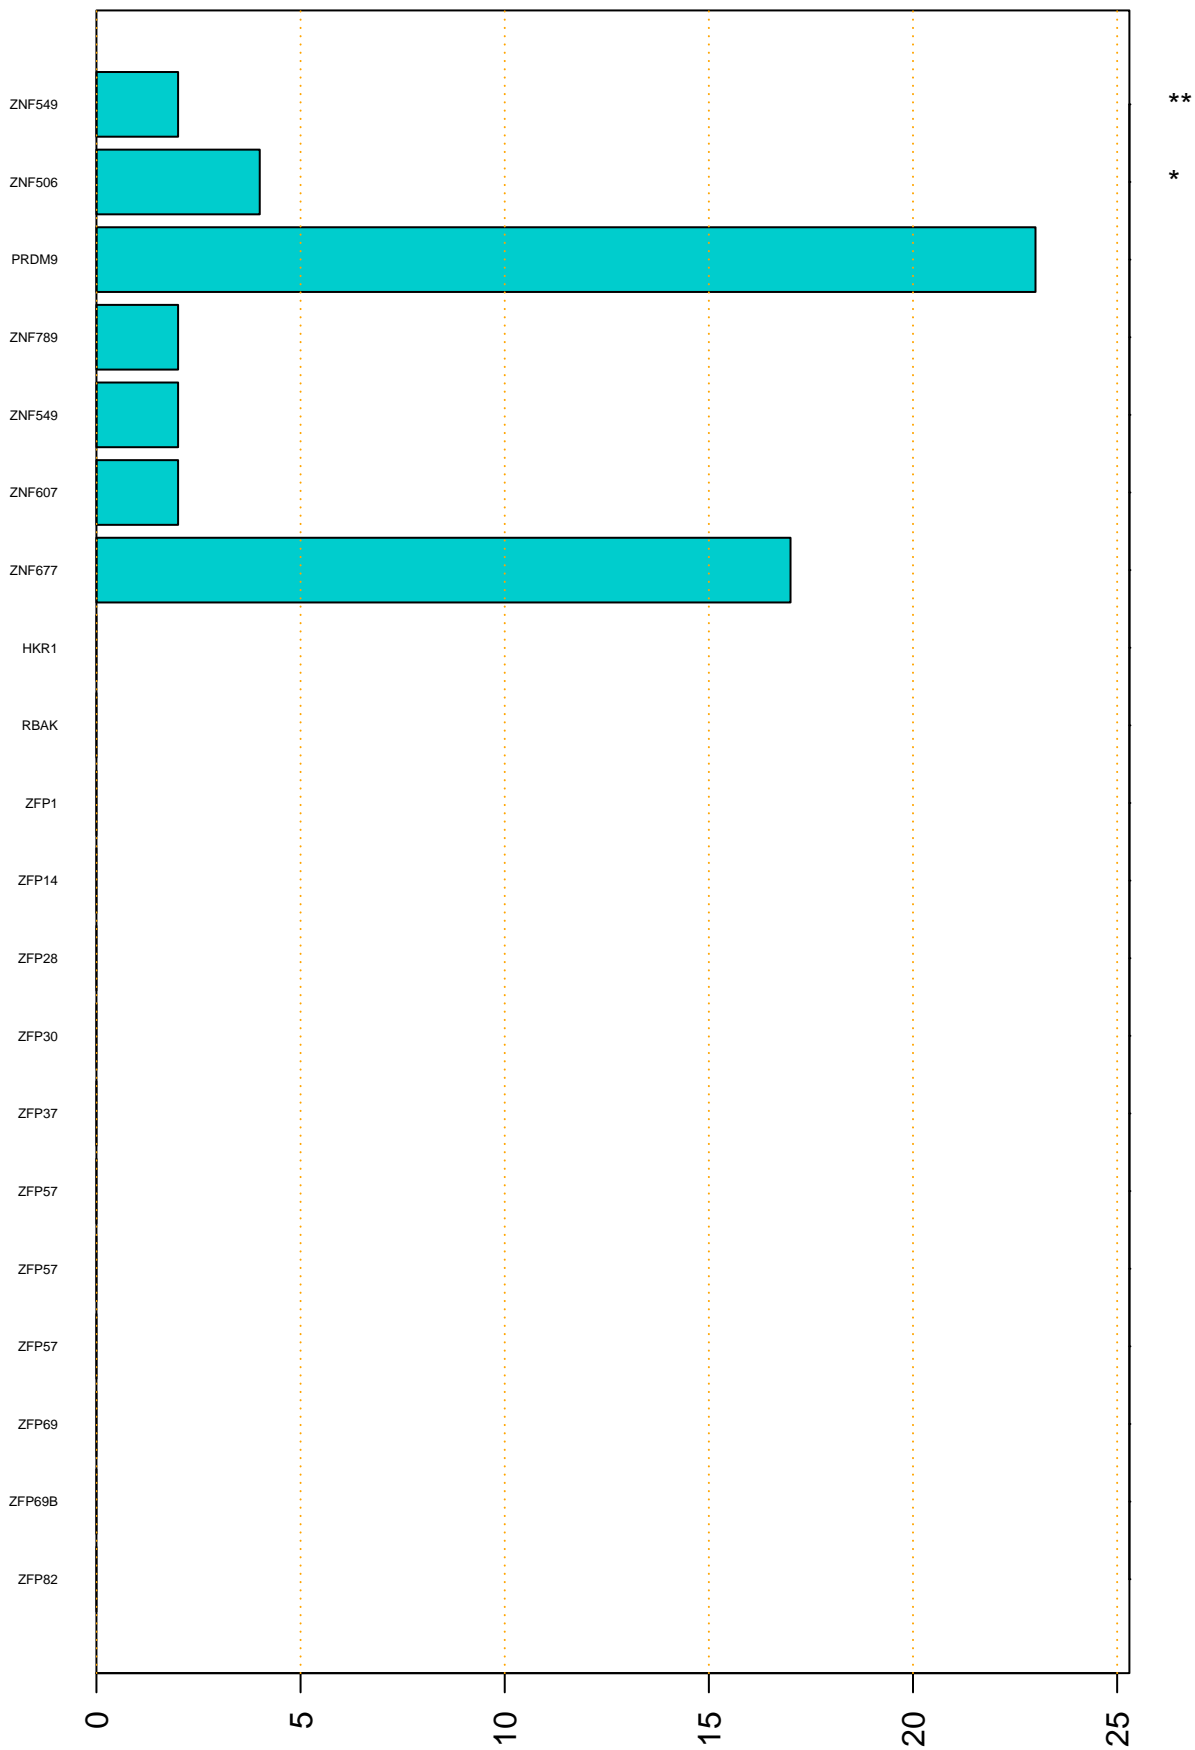

Enriched KZFP

#TE sfam with peak