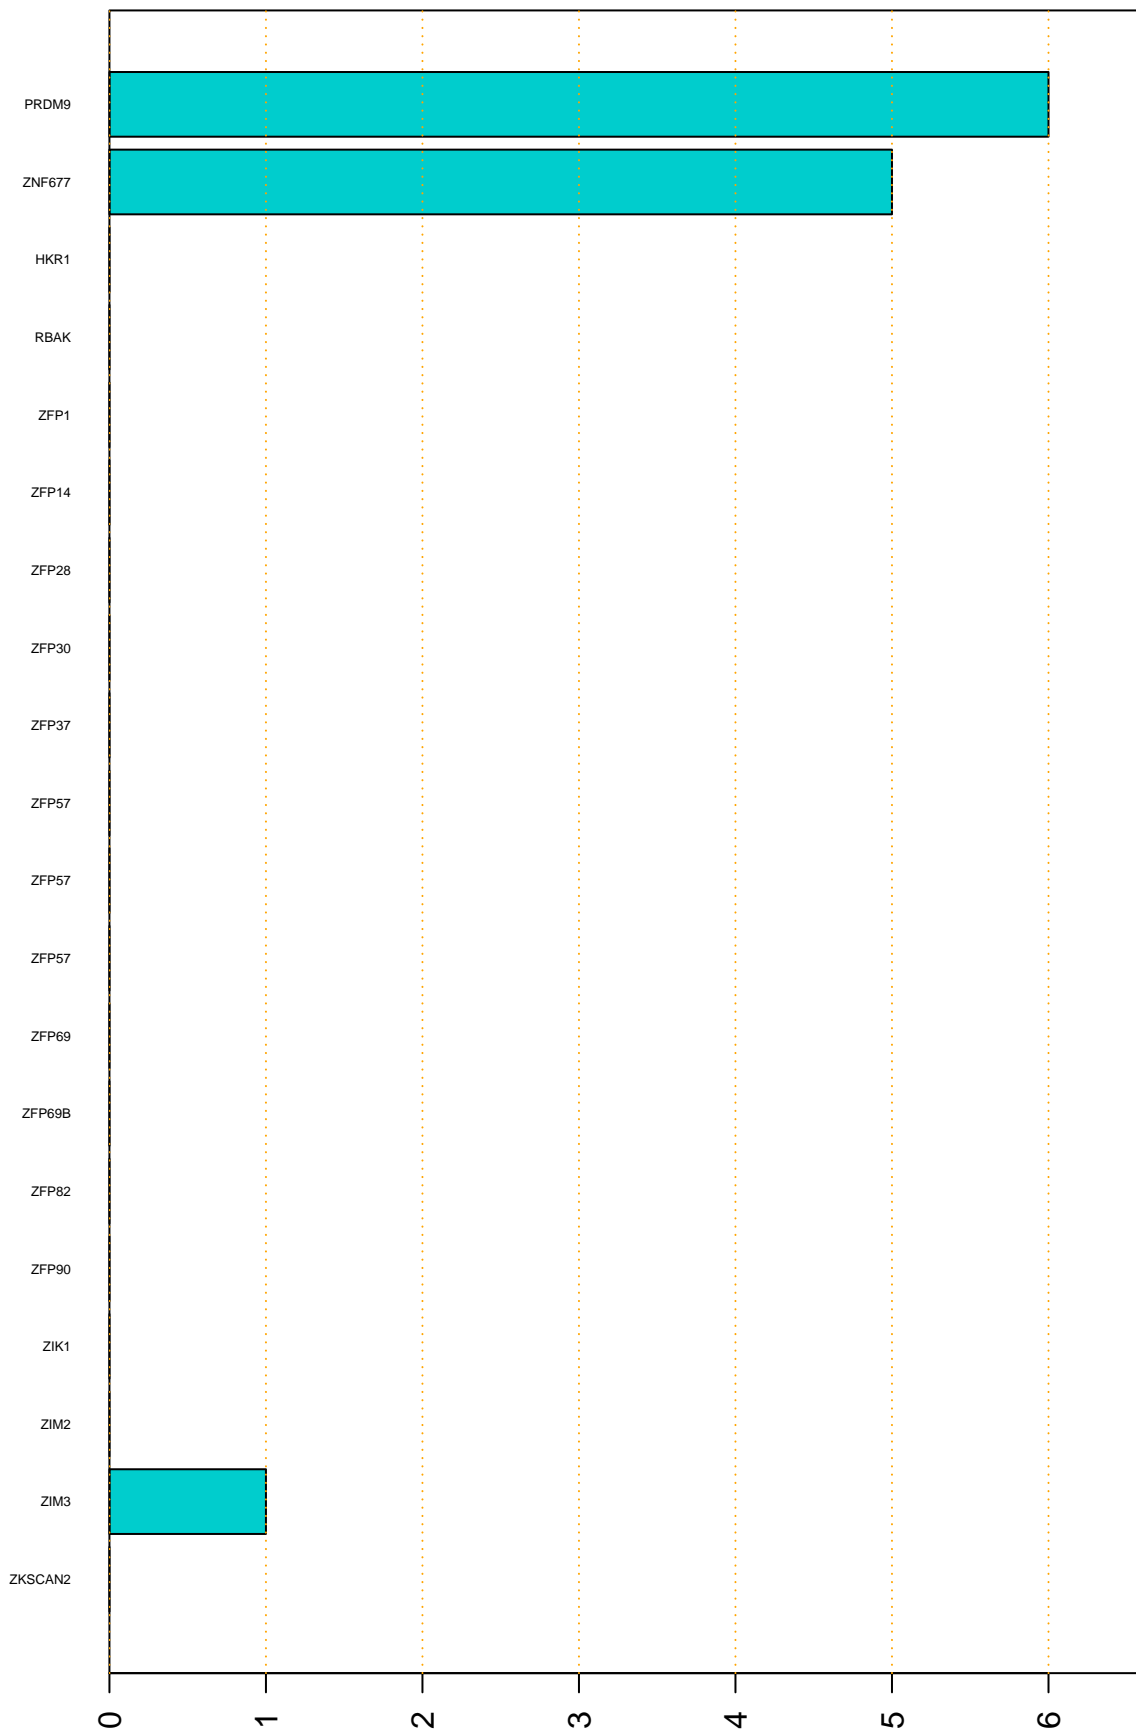

Enriched KZFP

#TE sfam with peak