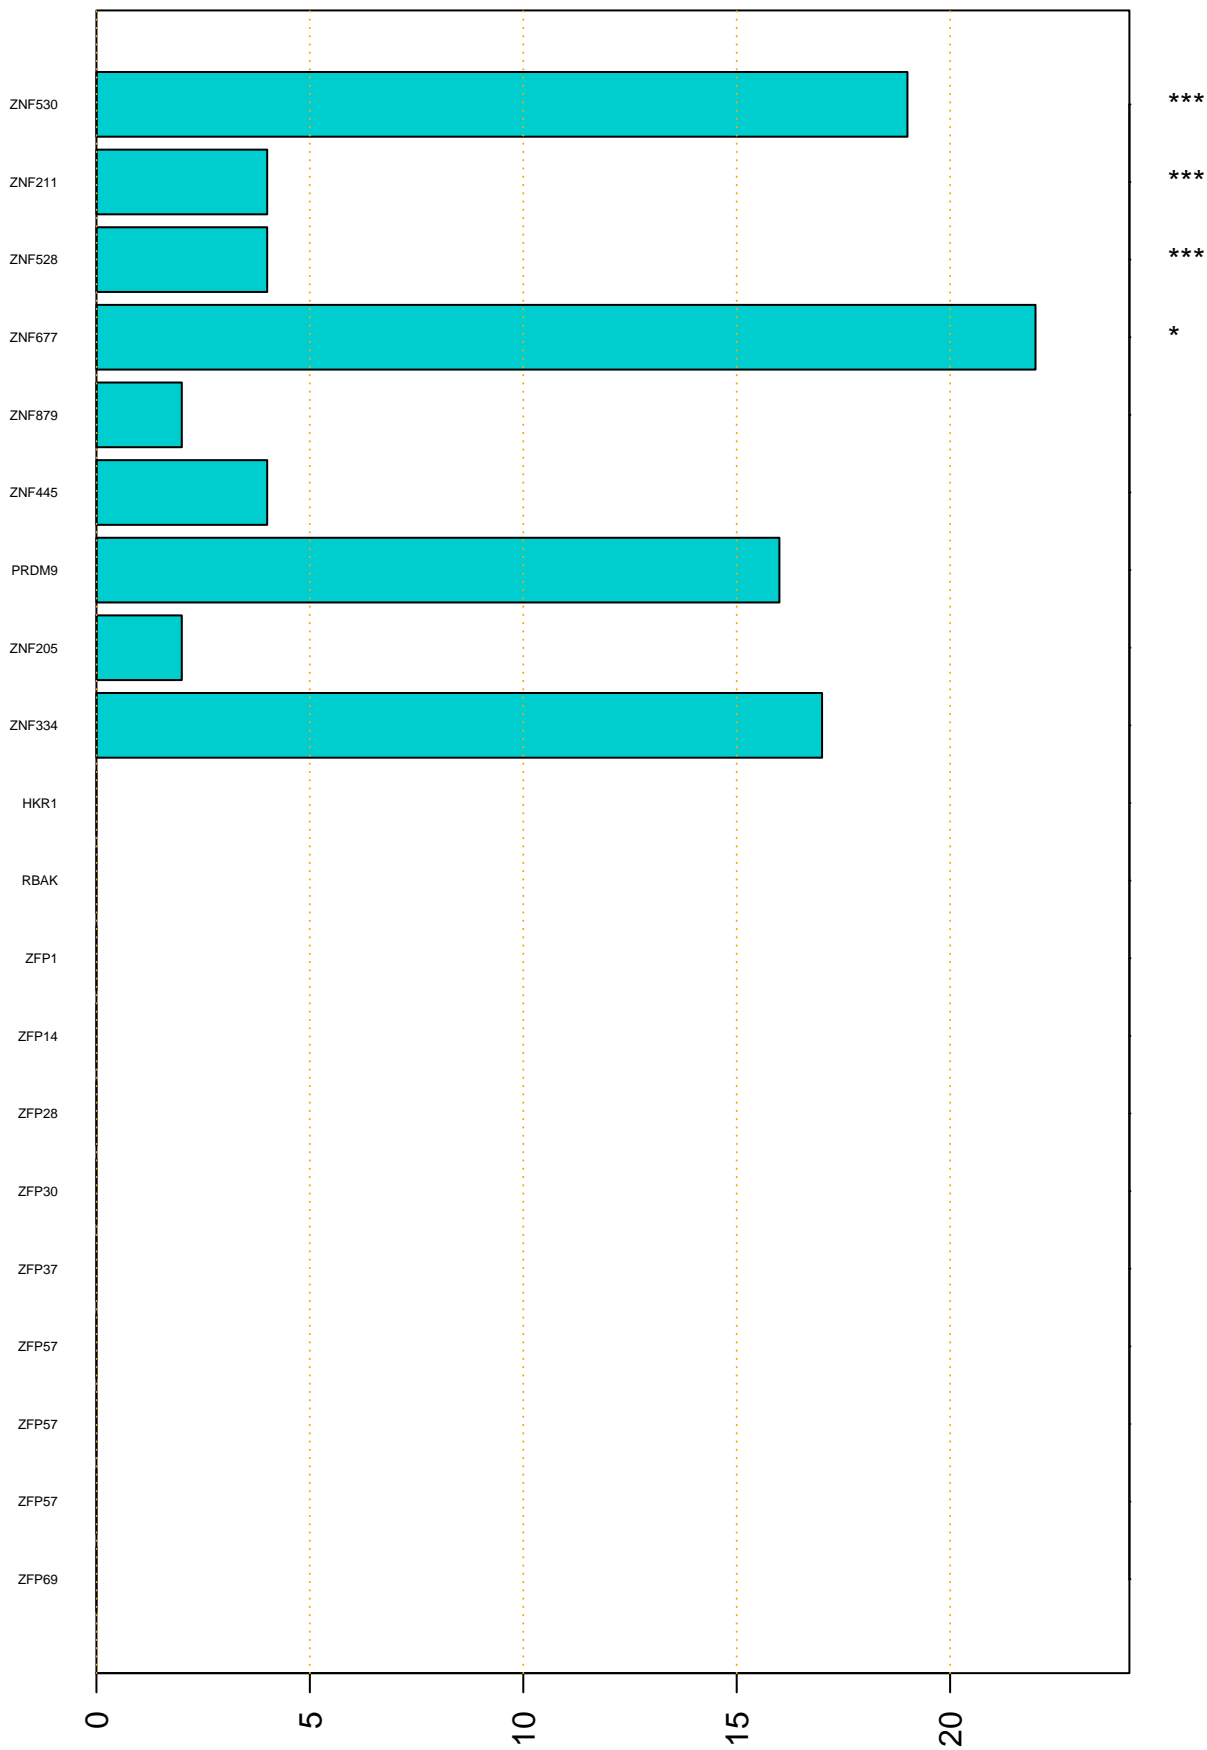

Enriched KZFP

#TE sfam with peak