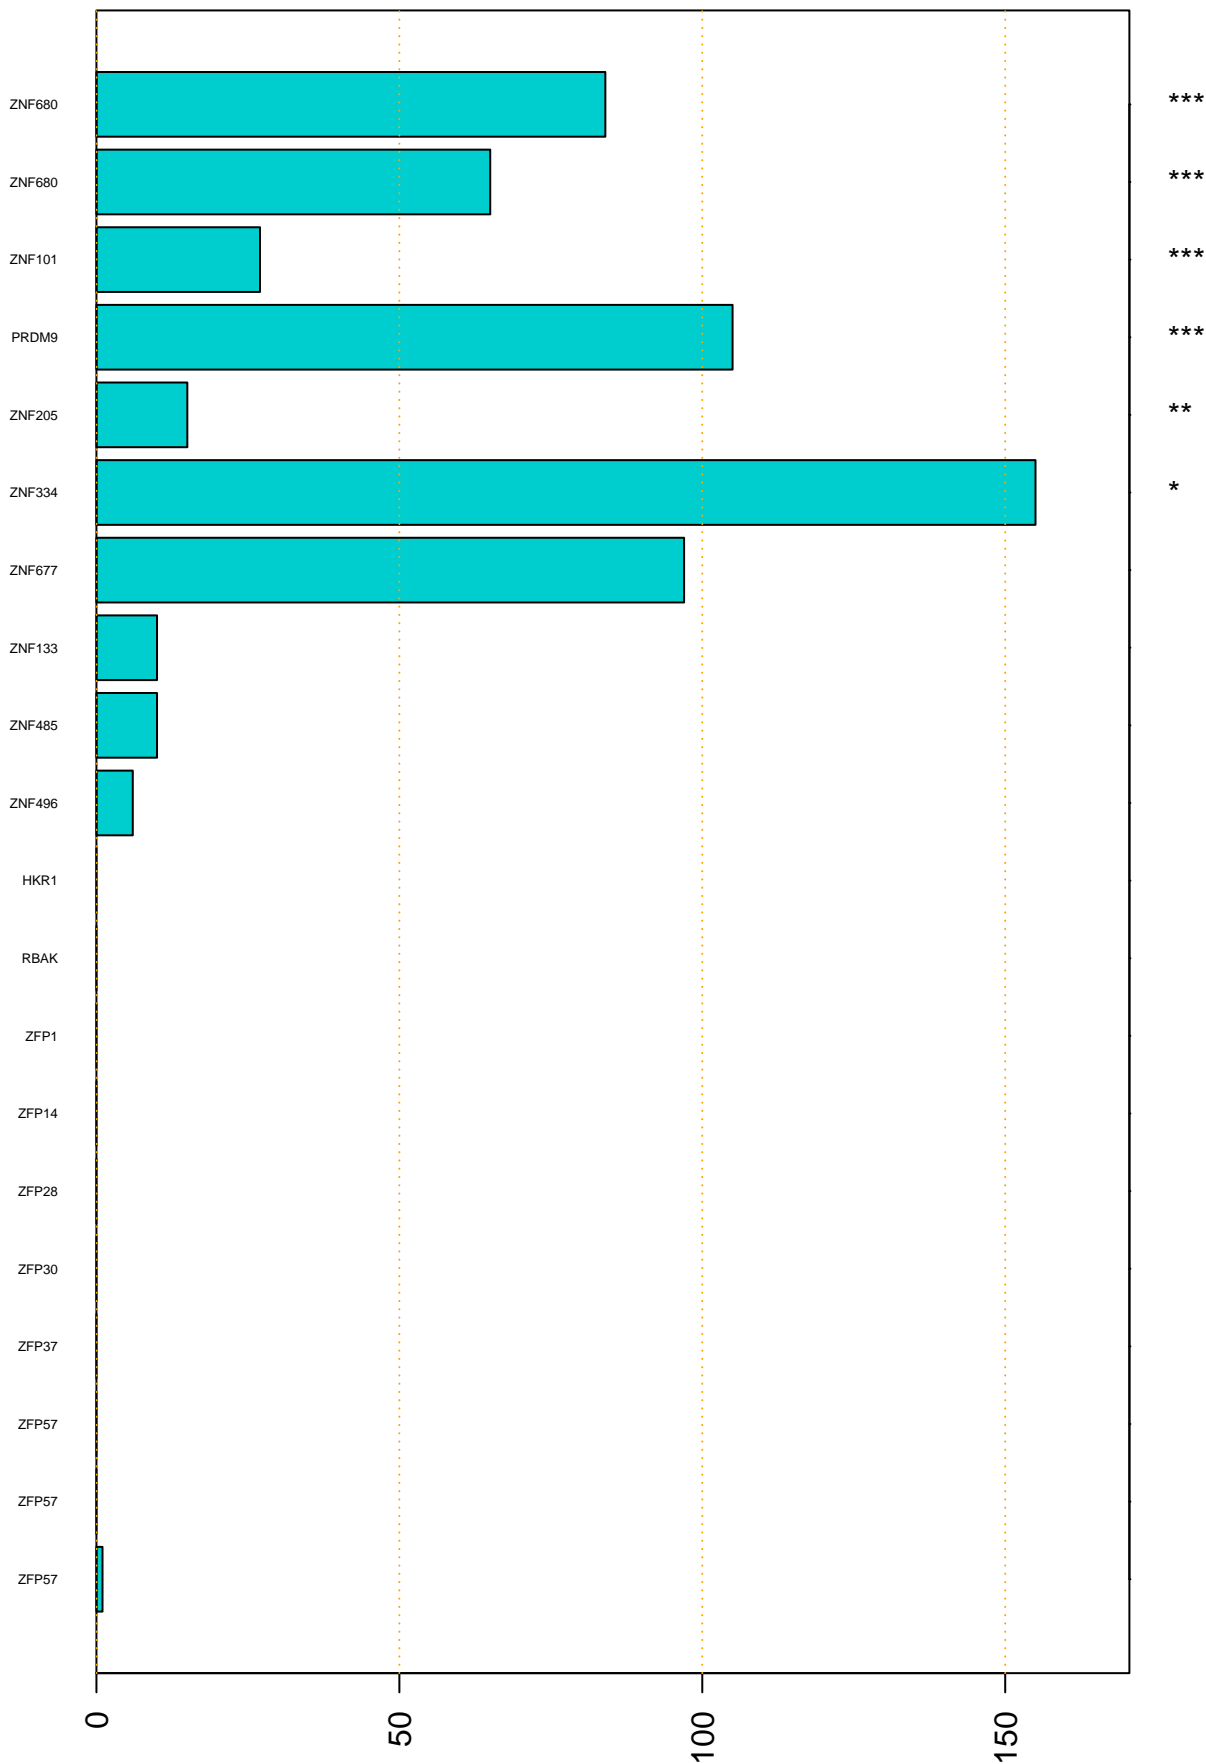

Enriched KZFP

#TE sfam with peak