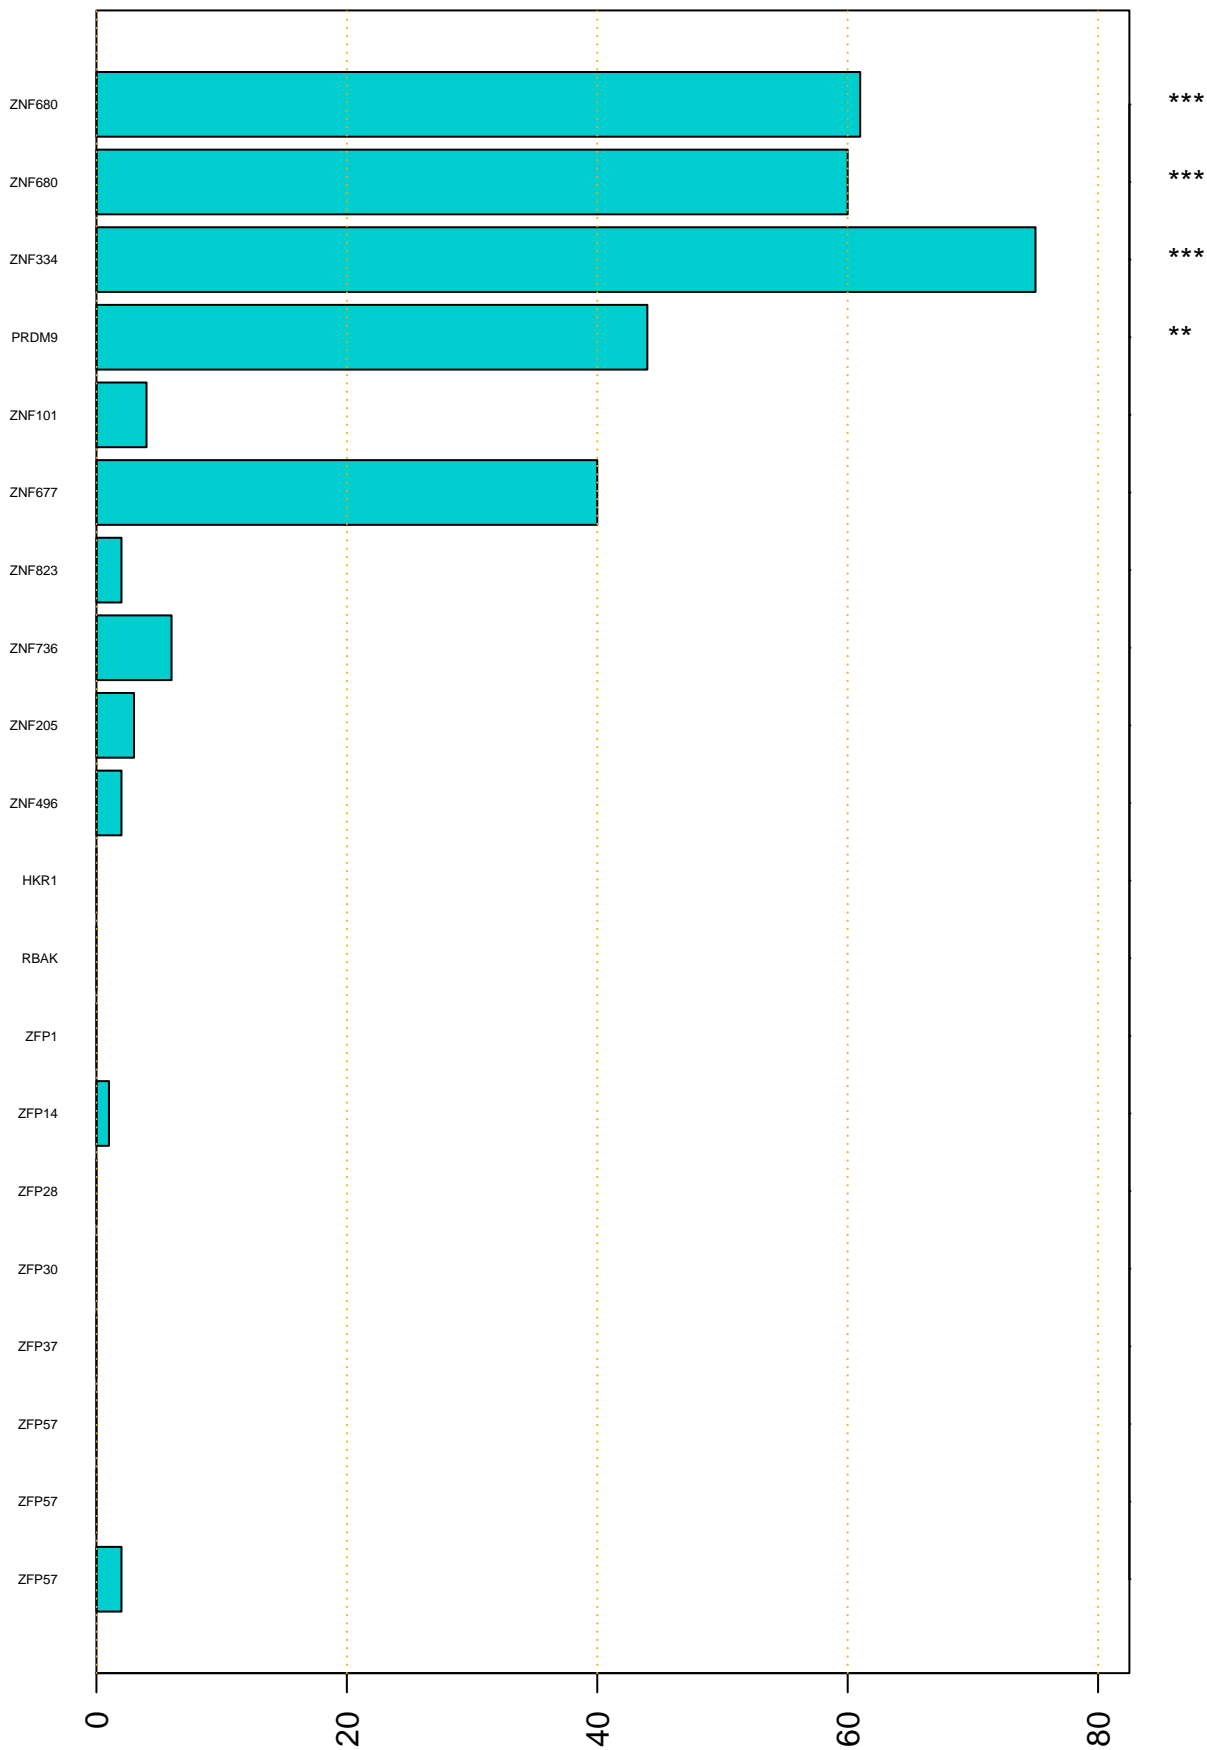

Enriched KZFP

#TE sfam with peak