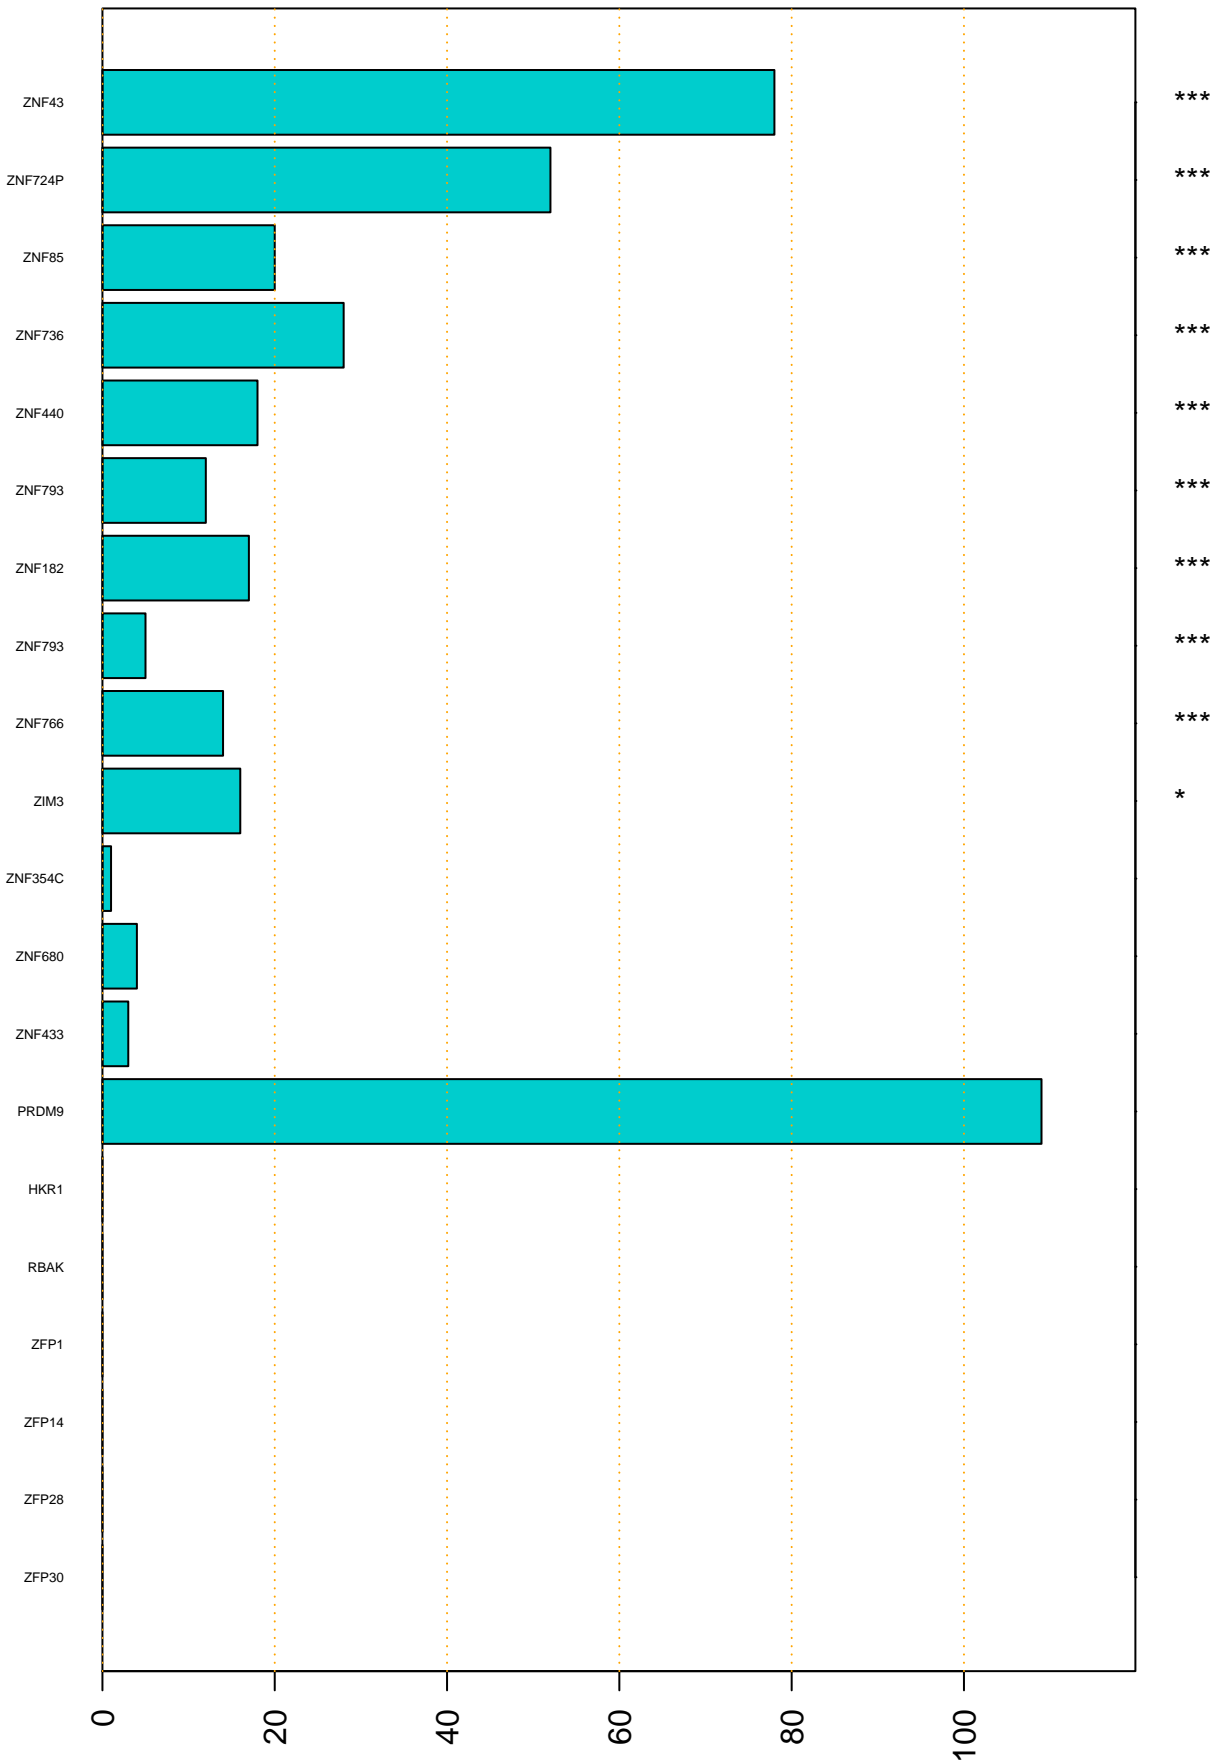

Enriched KZFP

#TE sfam with peak