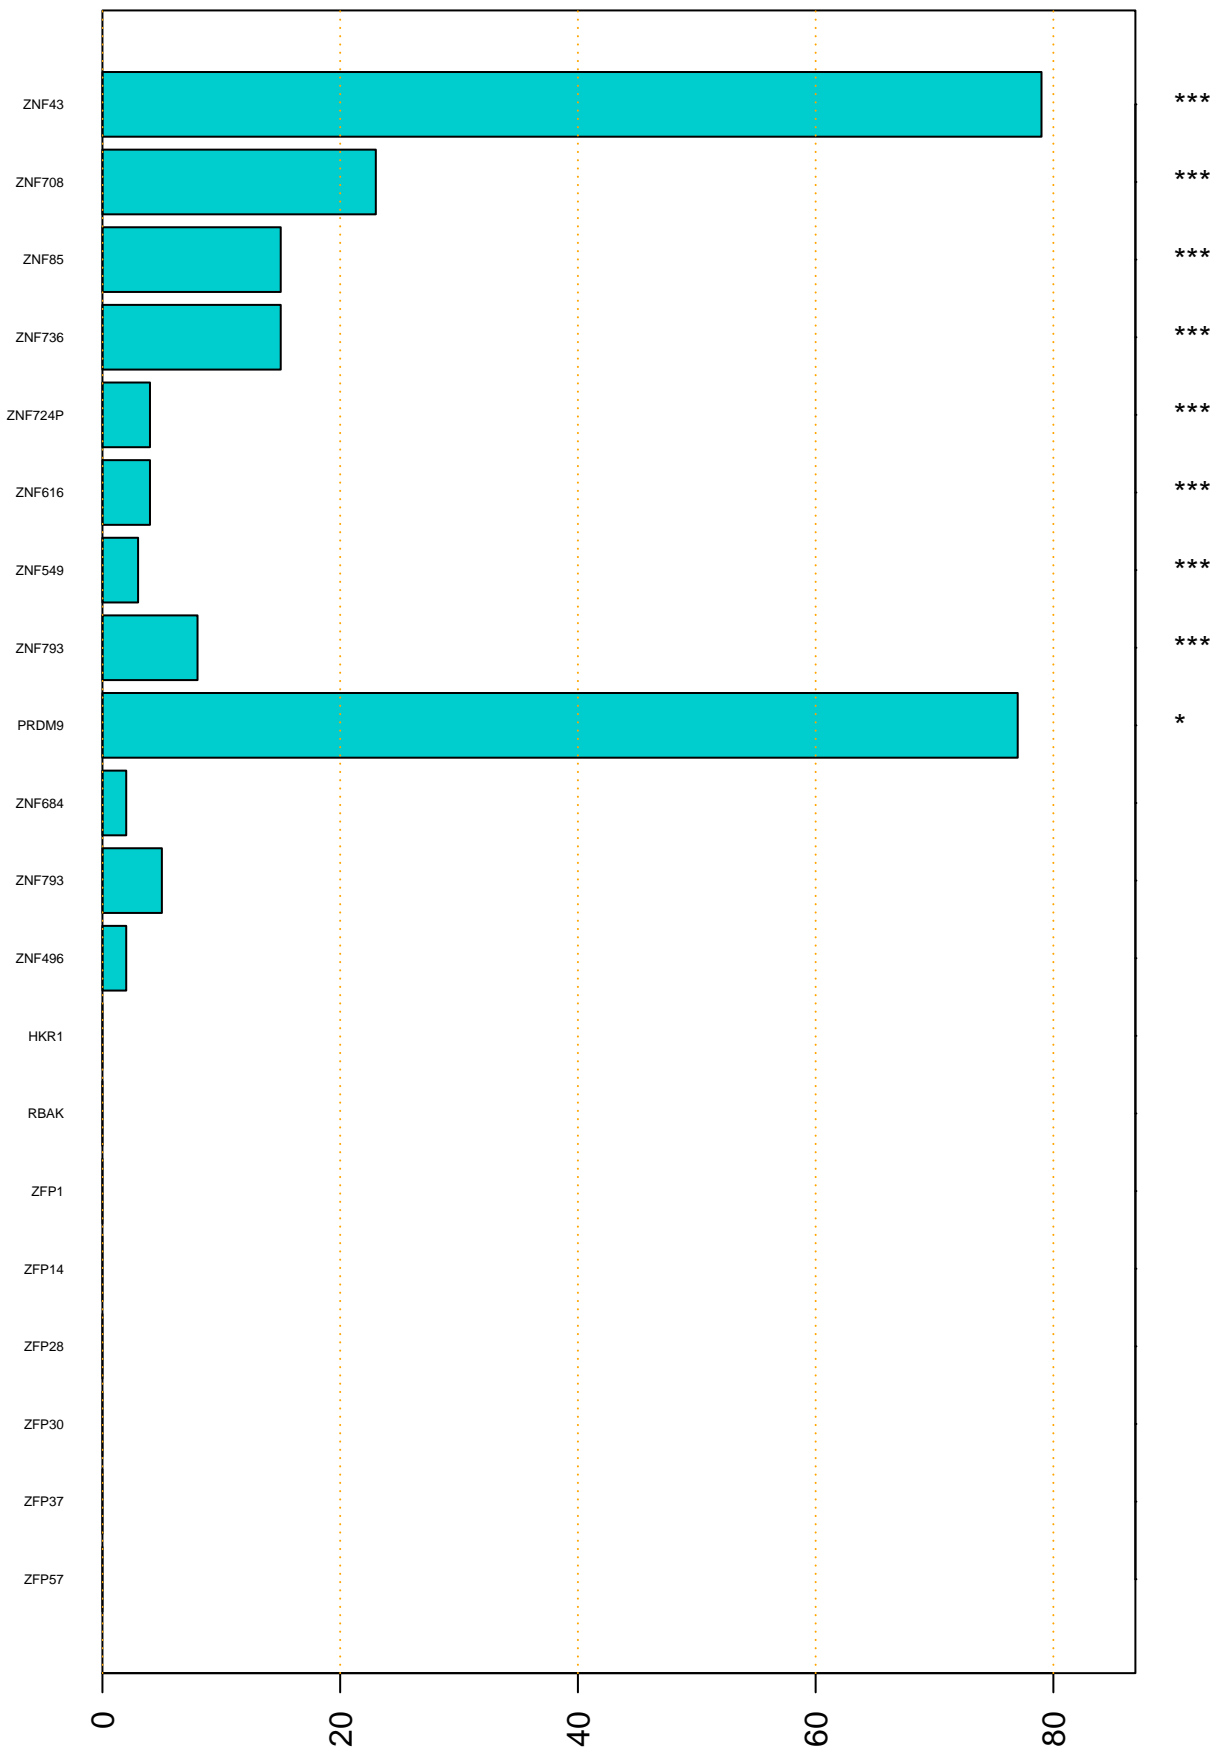

Enriched KZFP

#TE sfam with peak