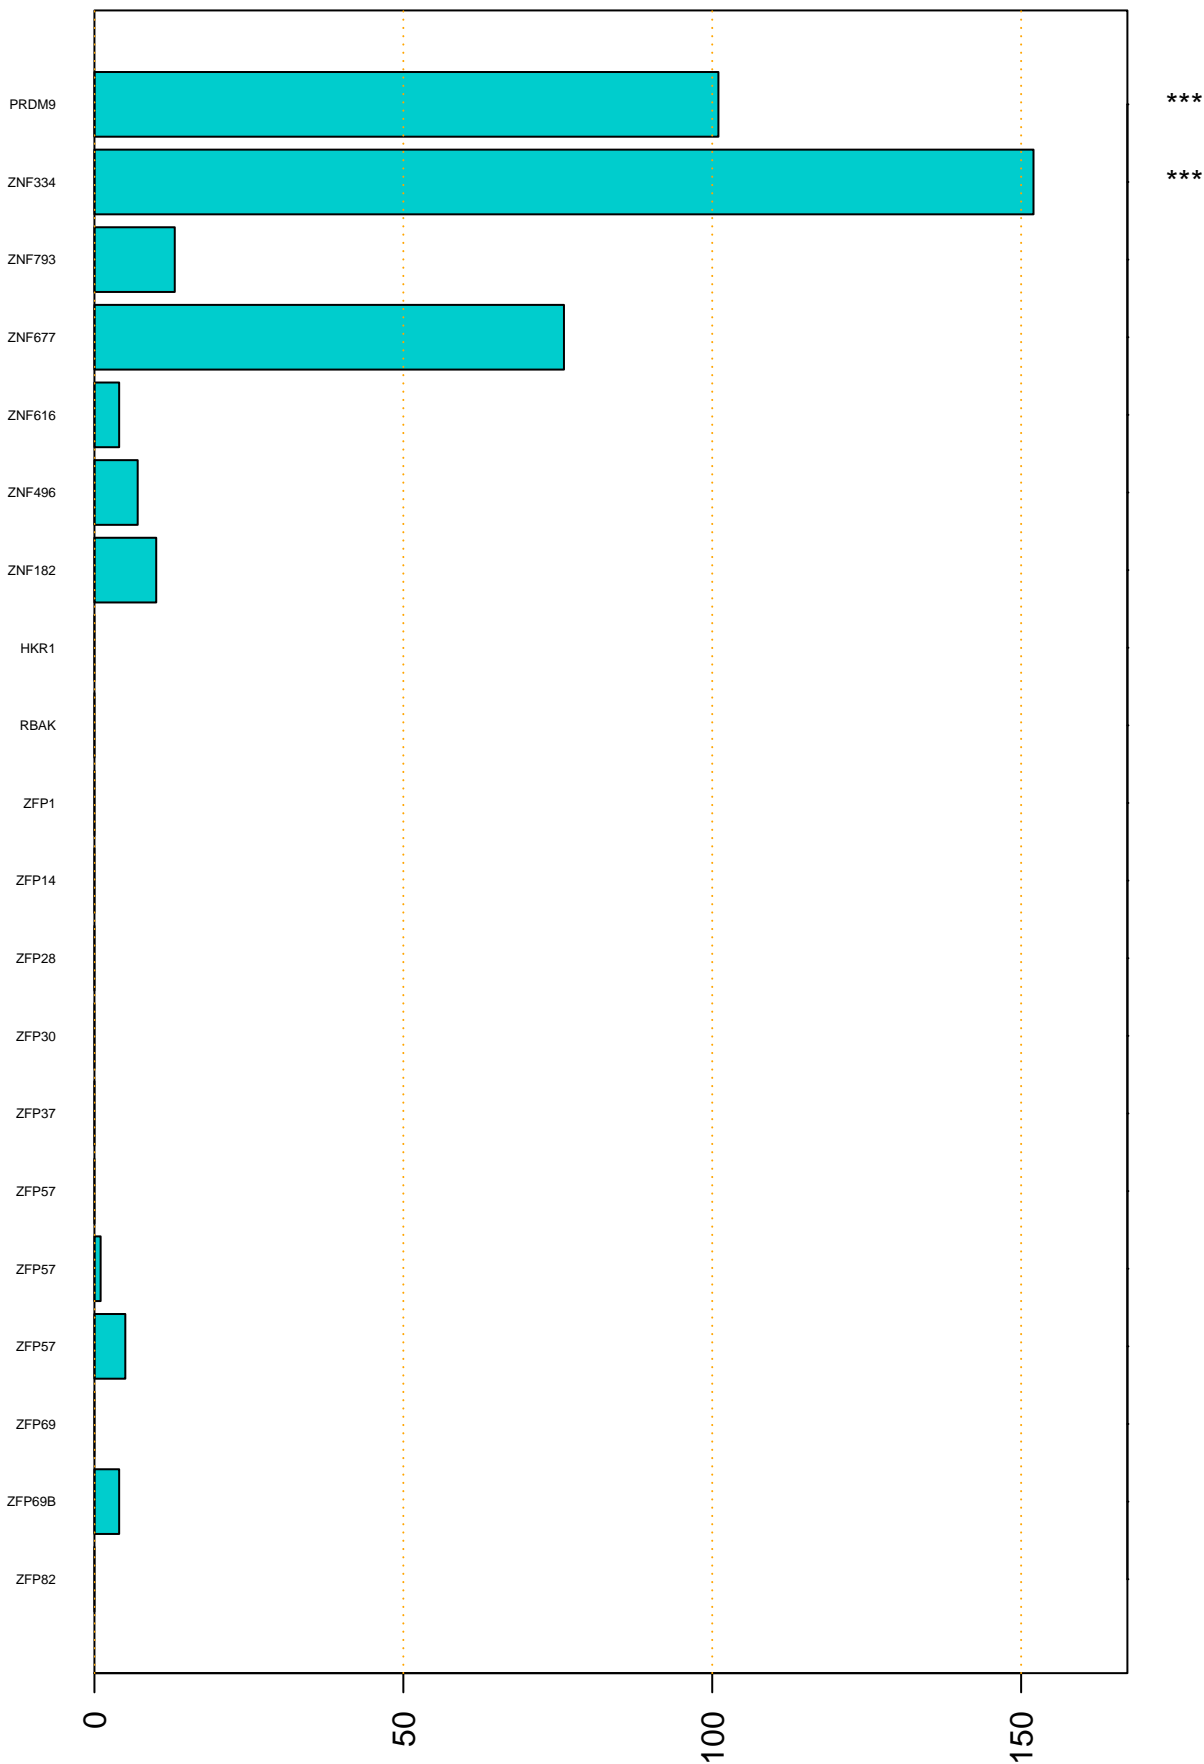

Enriched KZFP

#TE sfam with peak