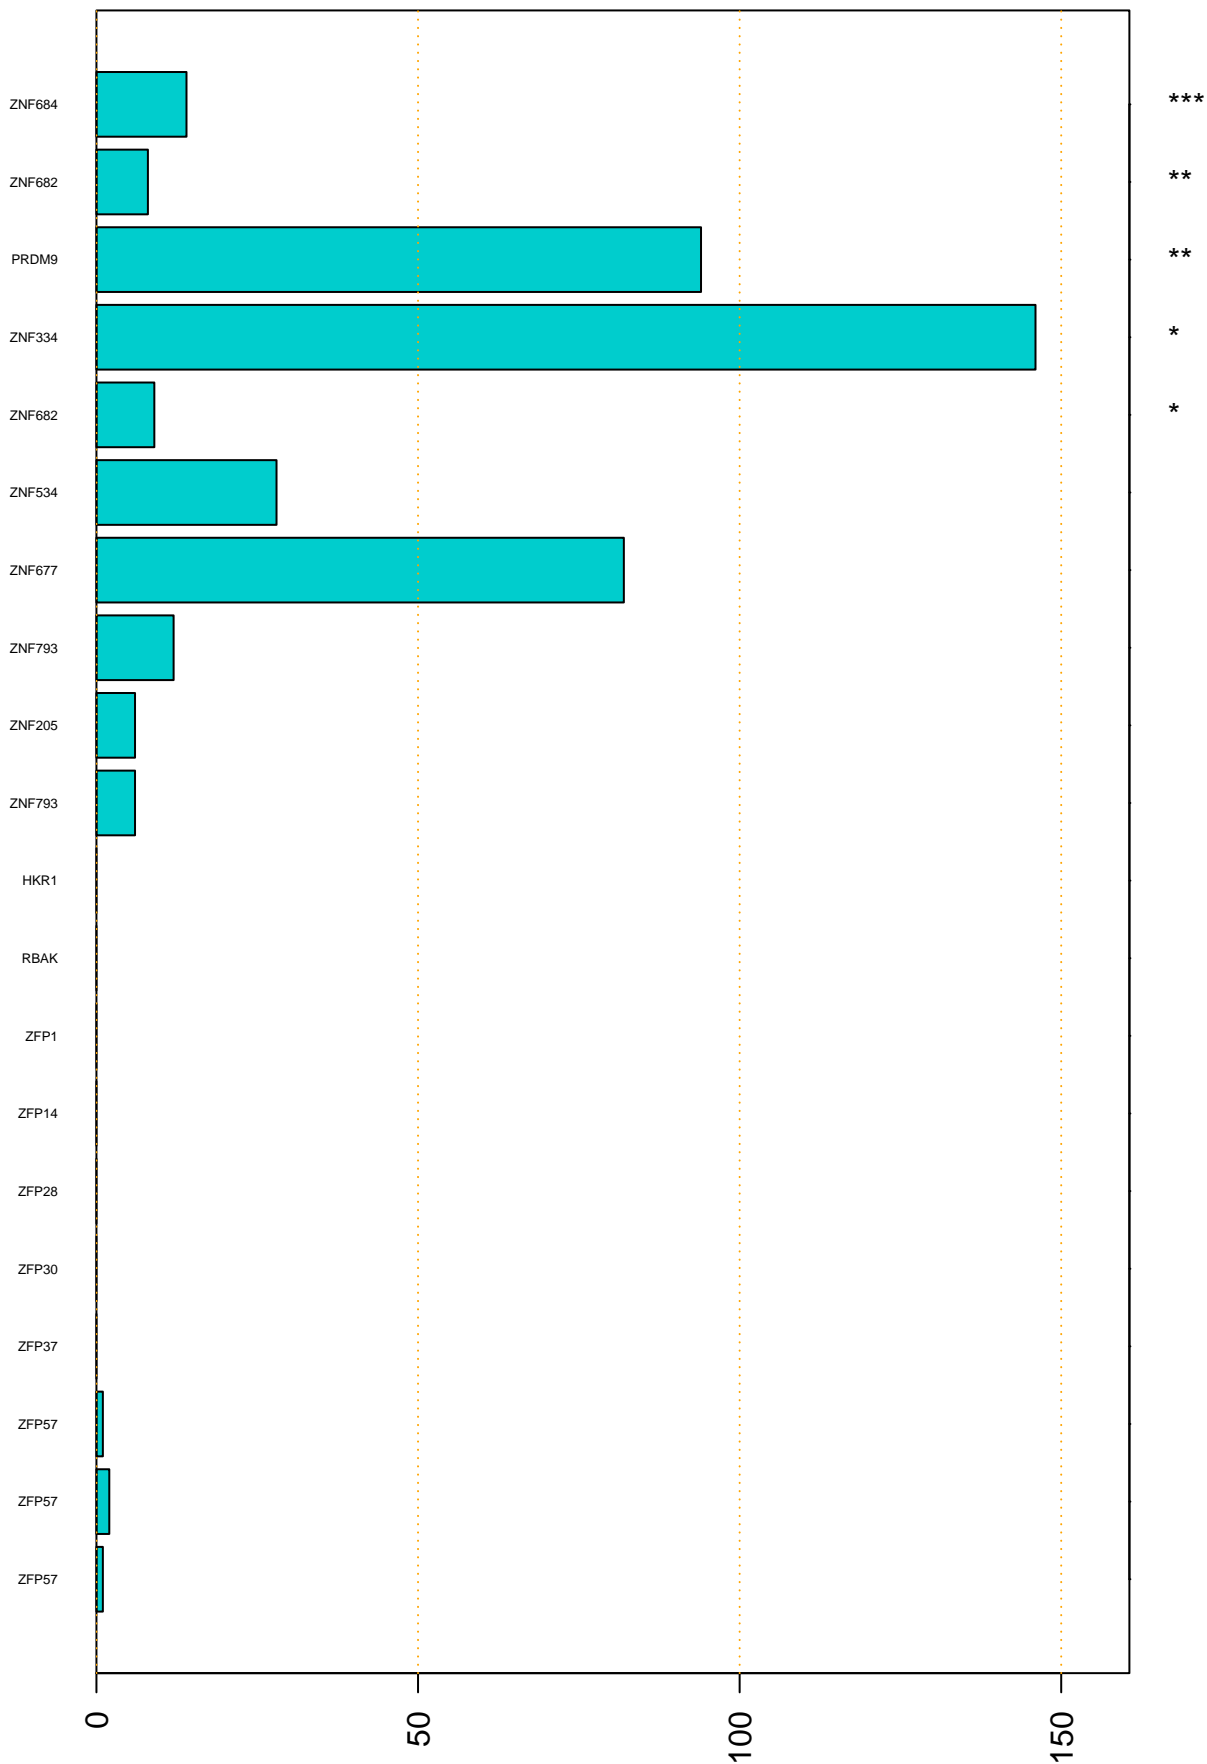

Enriched KZFP

#TE sfam with peak