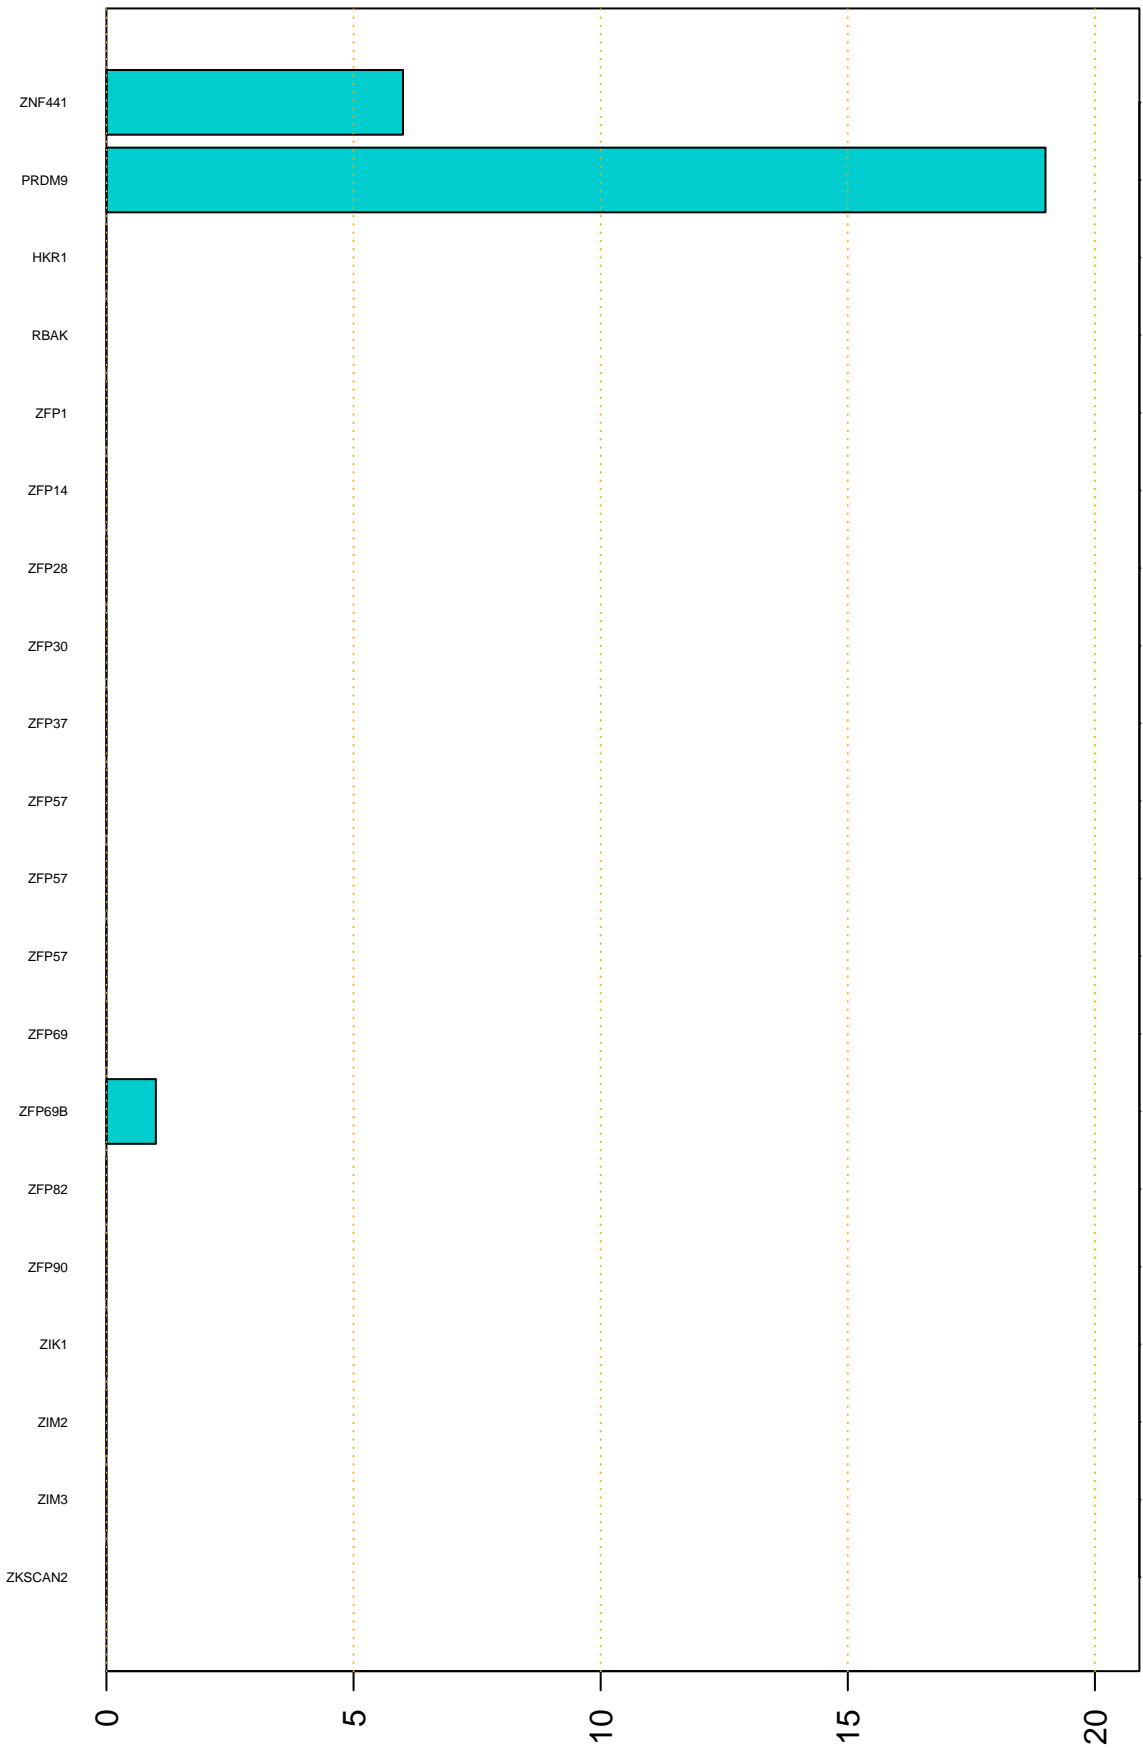

Enriched KZFP

#TE sfam with peak