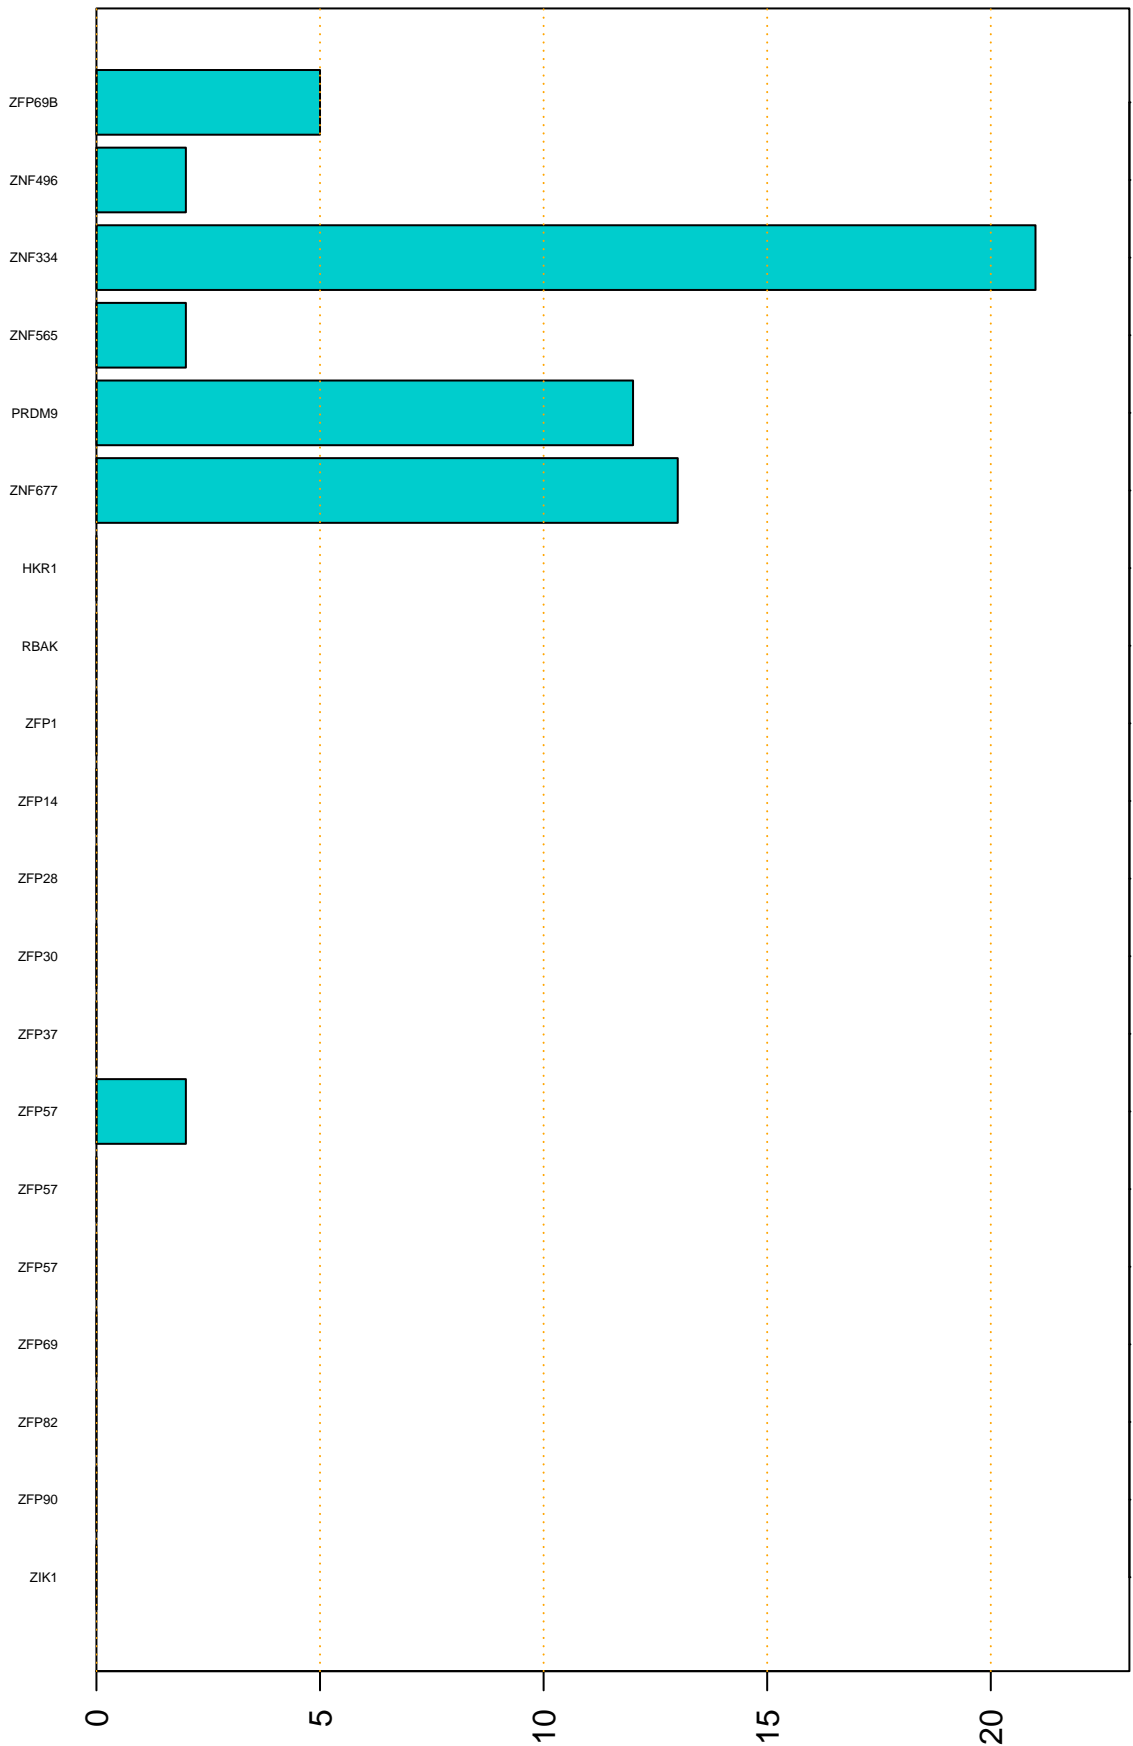

Enriched KZFP

**

#TE sfam with peak