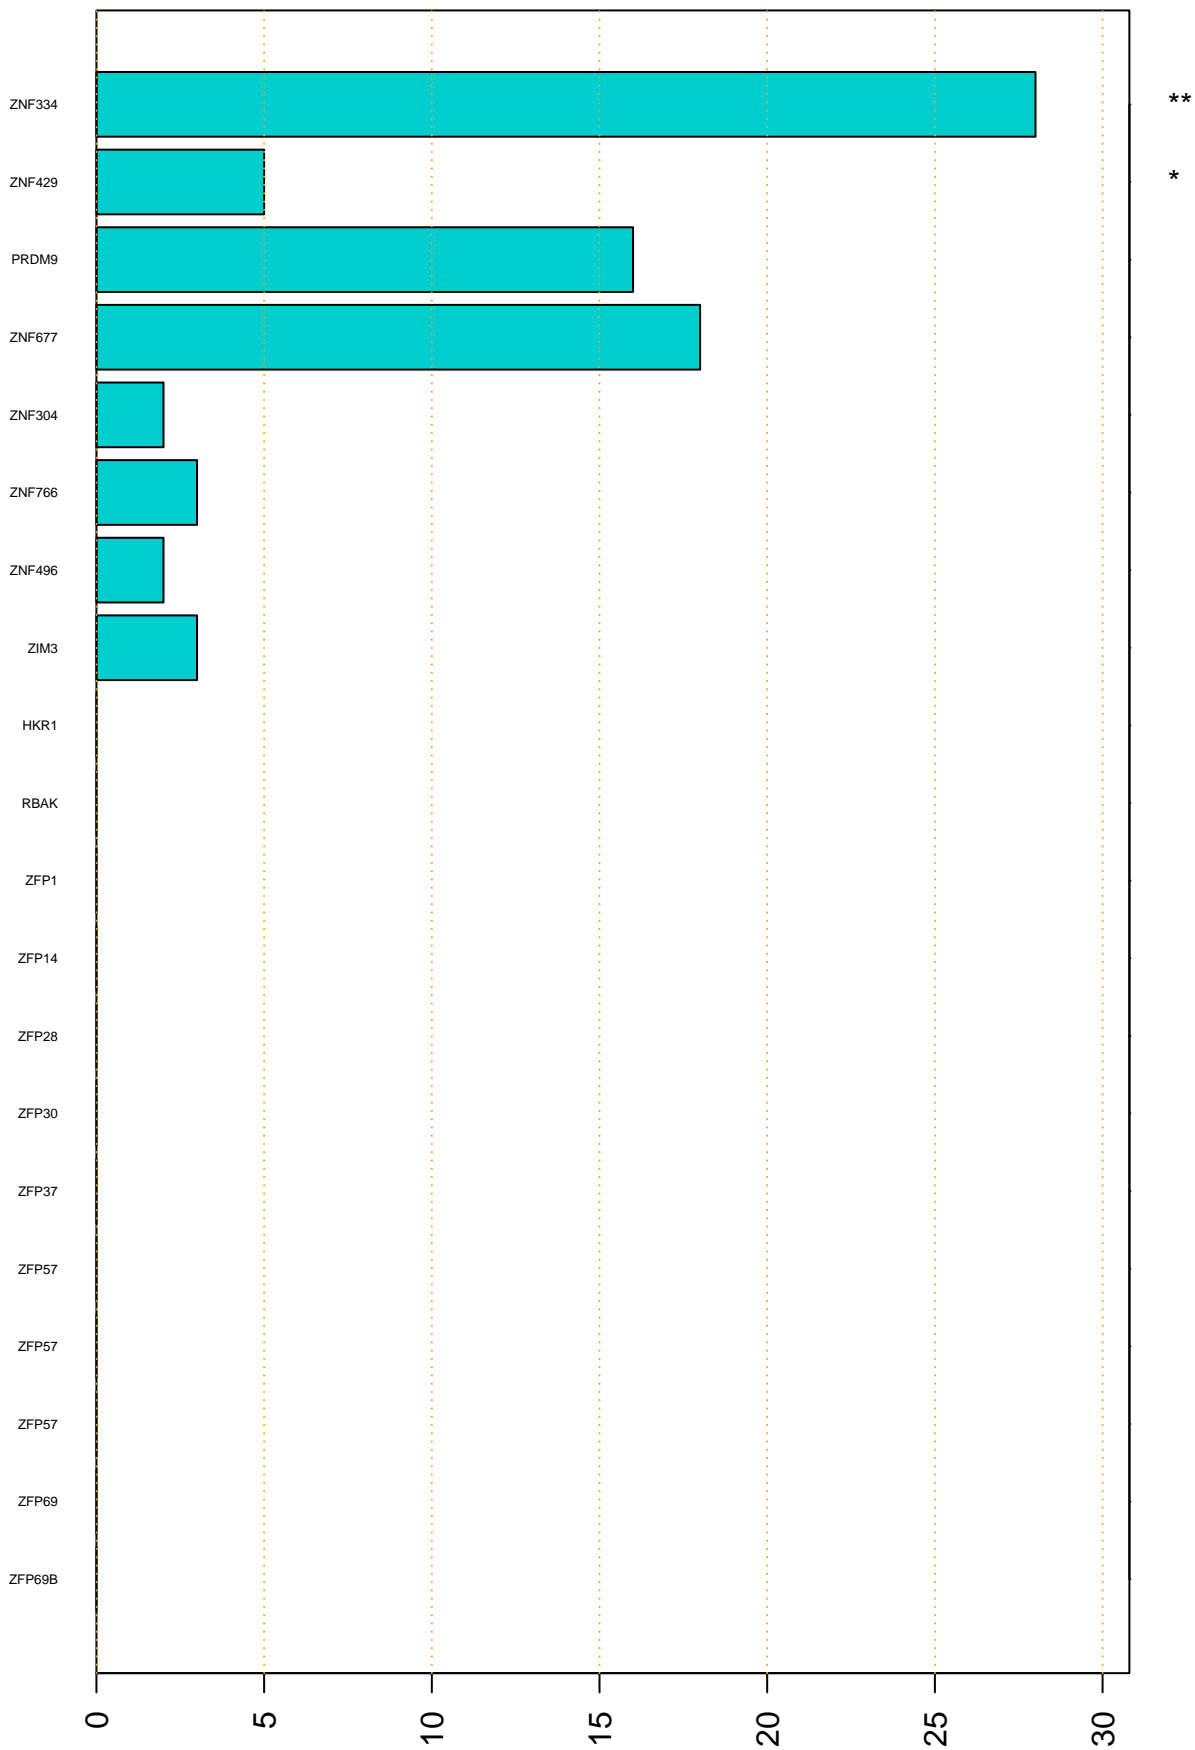

Enriched KZFP

#TE sfam with peak