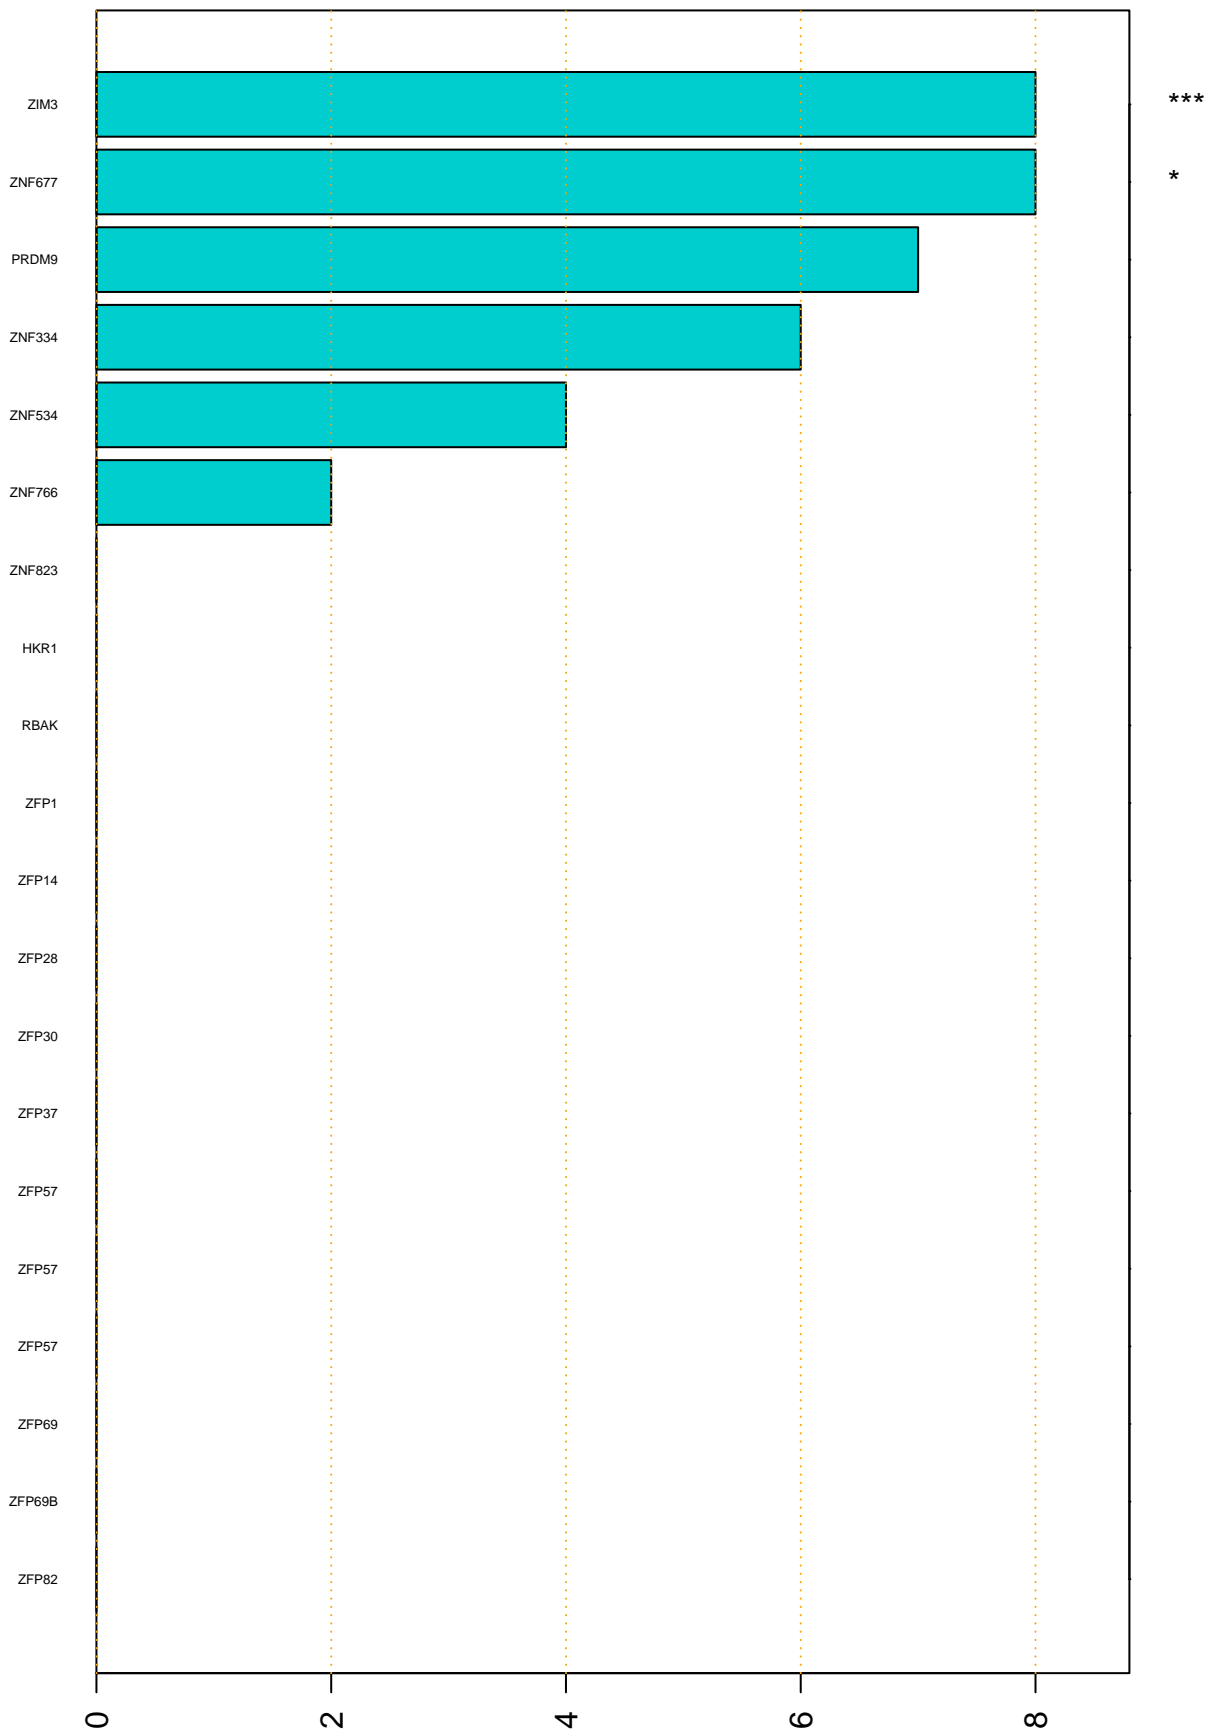

Enriched KZFP

#TE sfam with peak