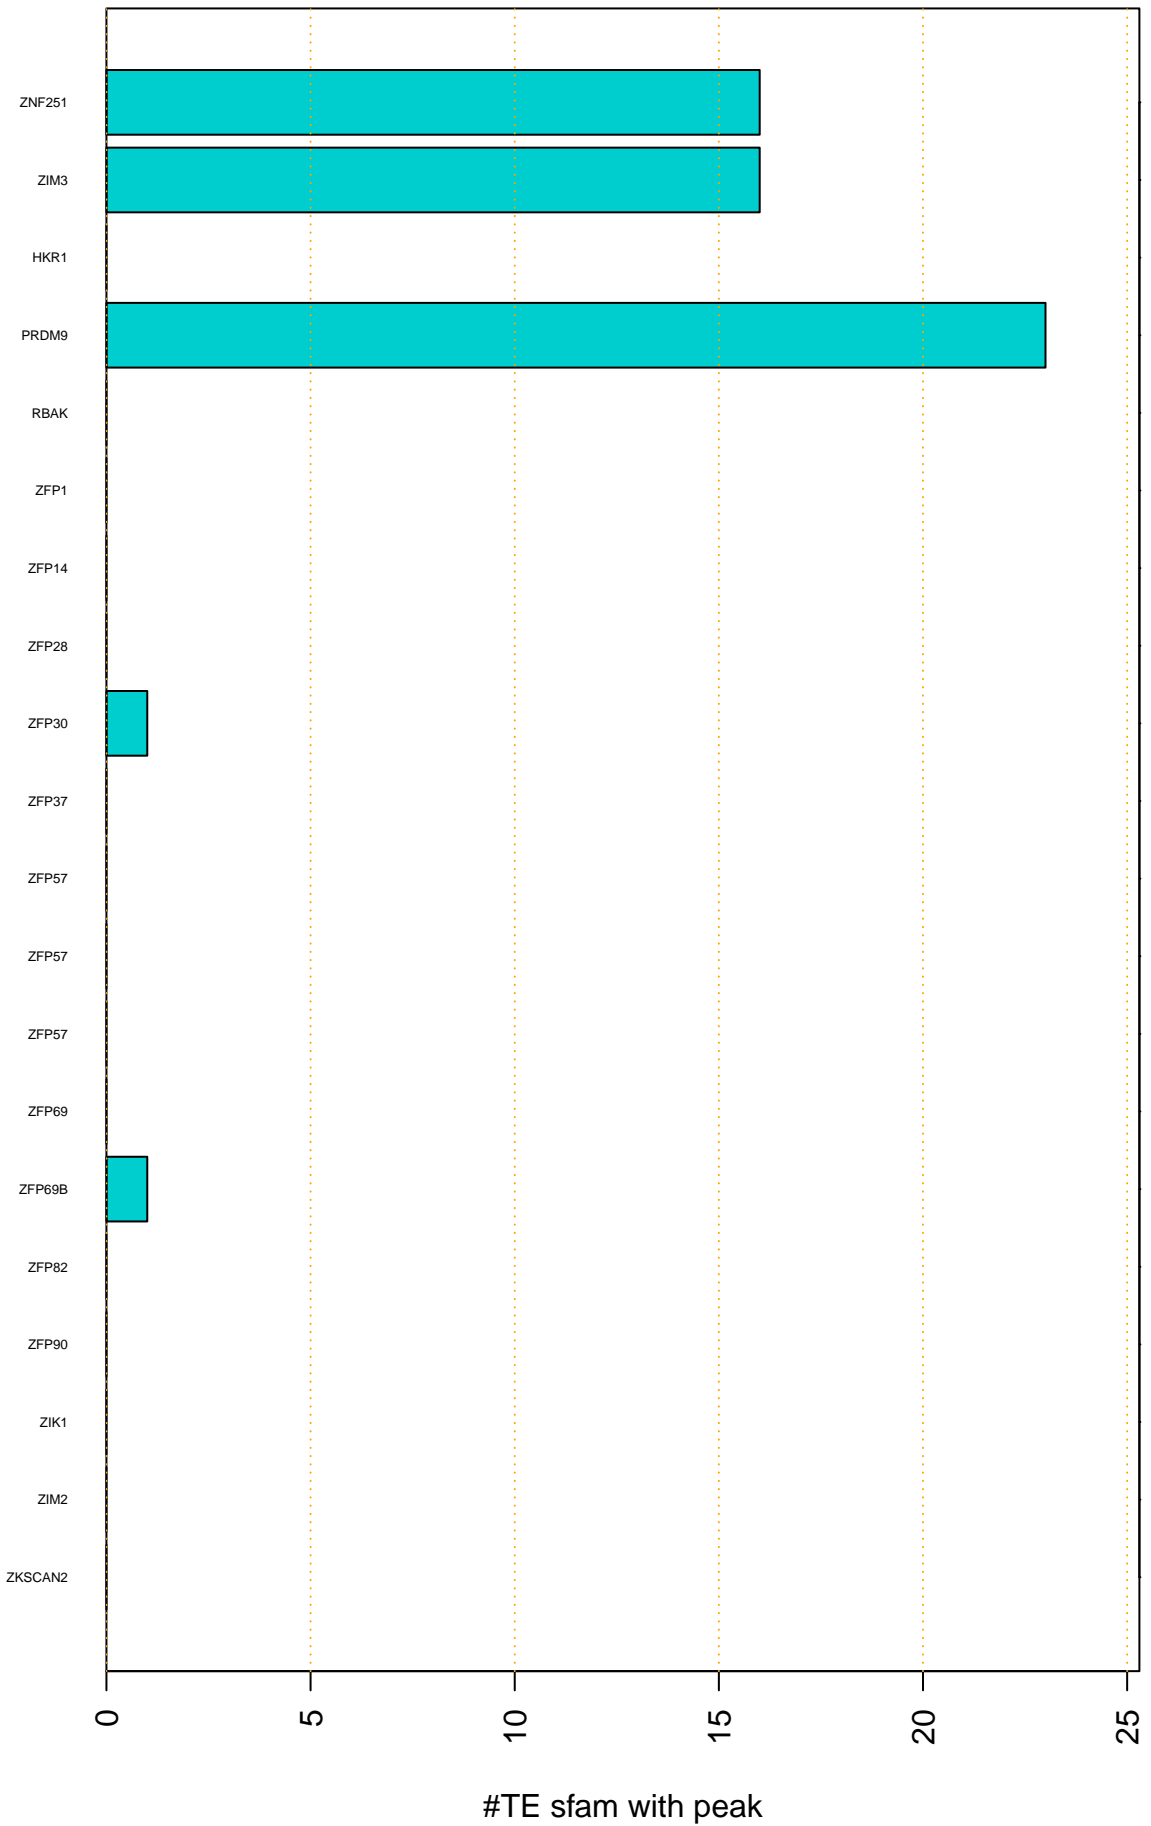

Enriched KZFP

#TE sfam with peak