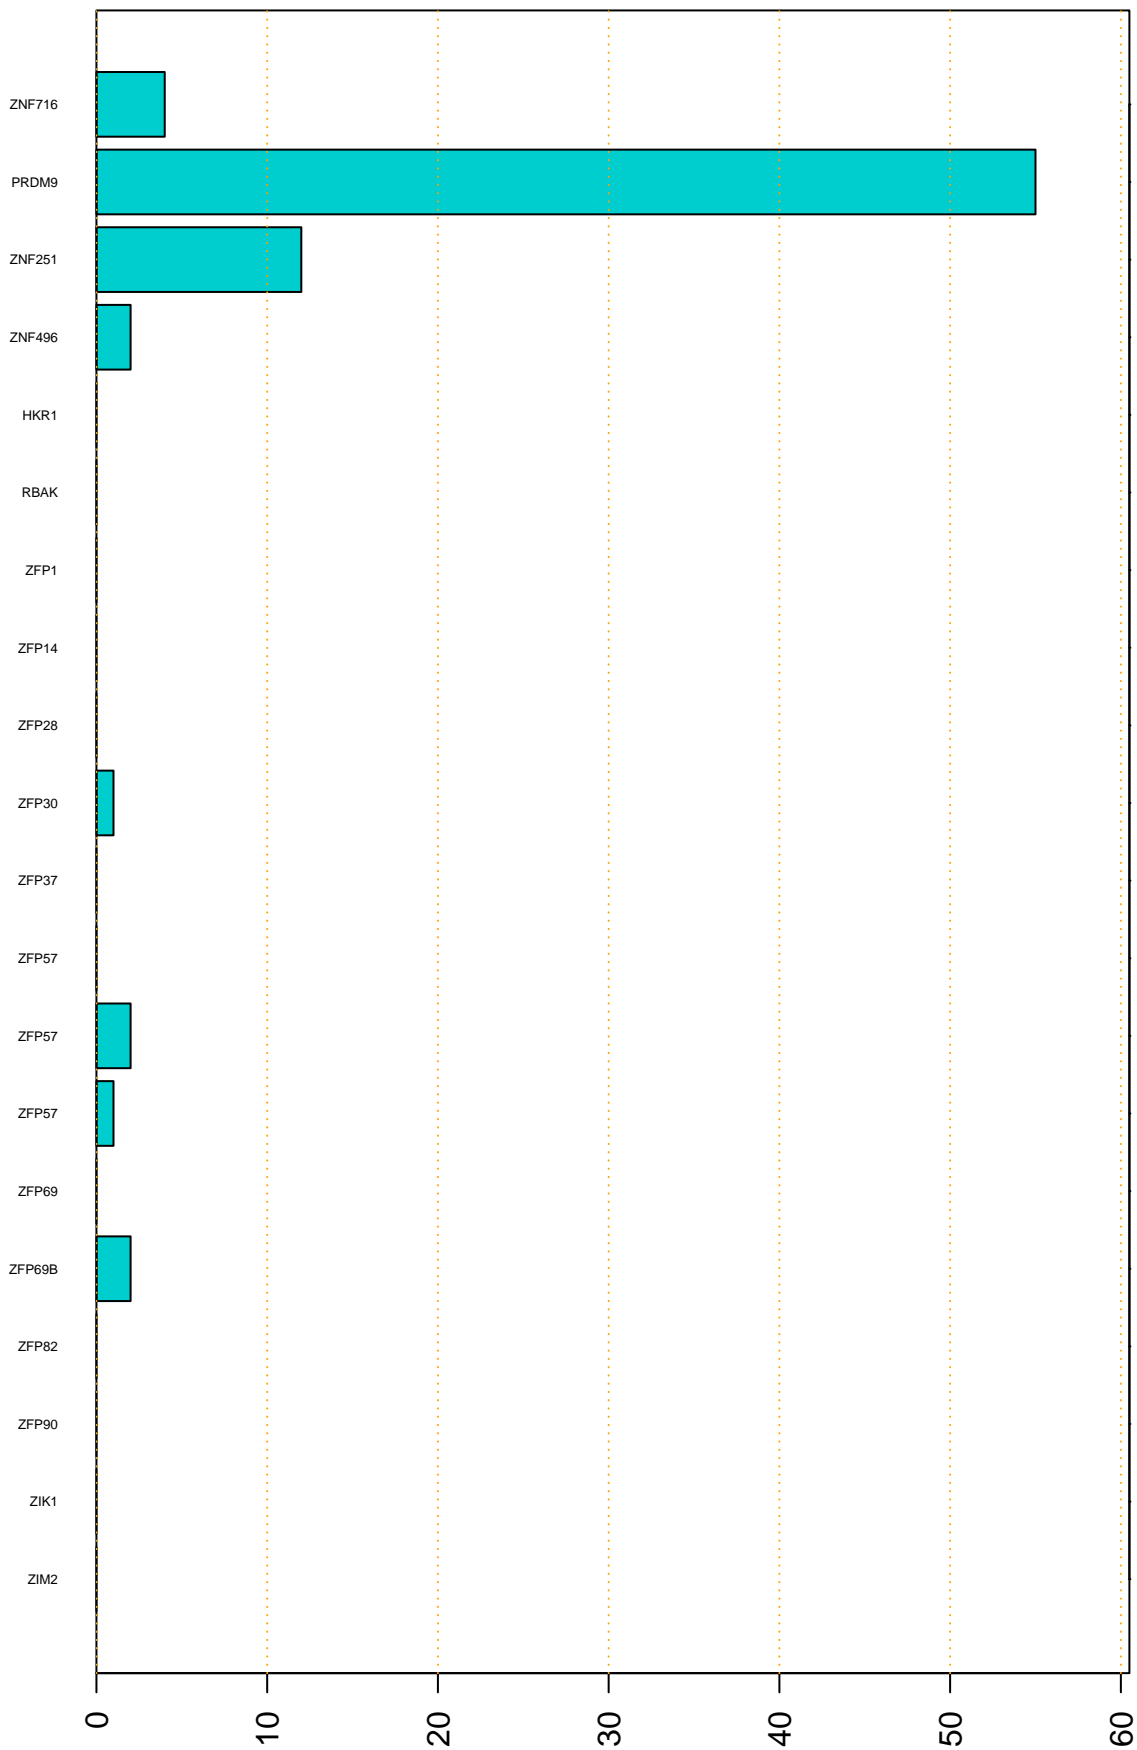

Enriched KZFP

#TE sfam with peak