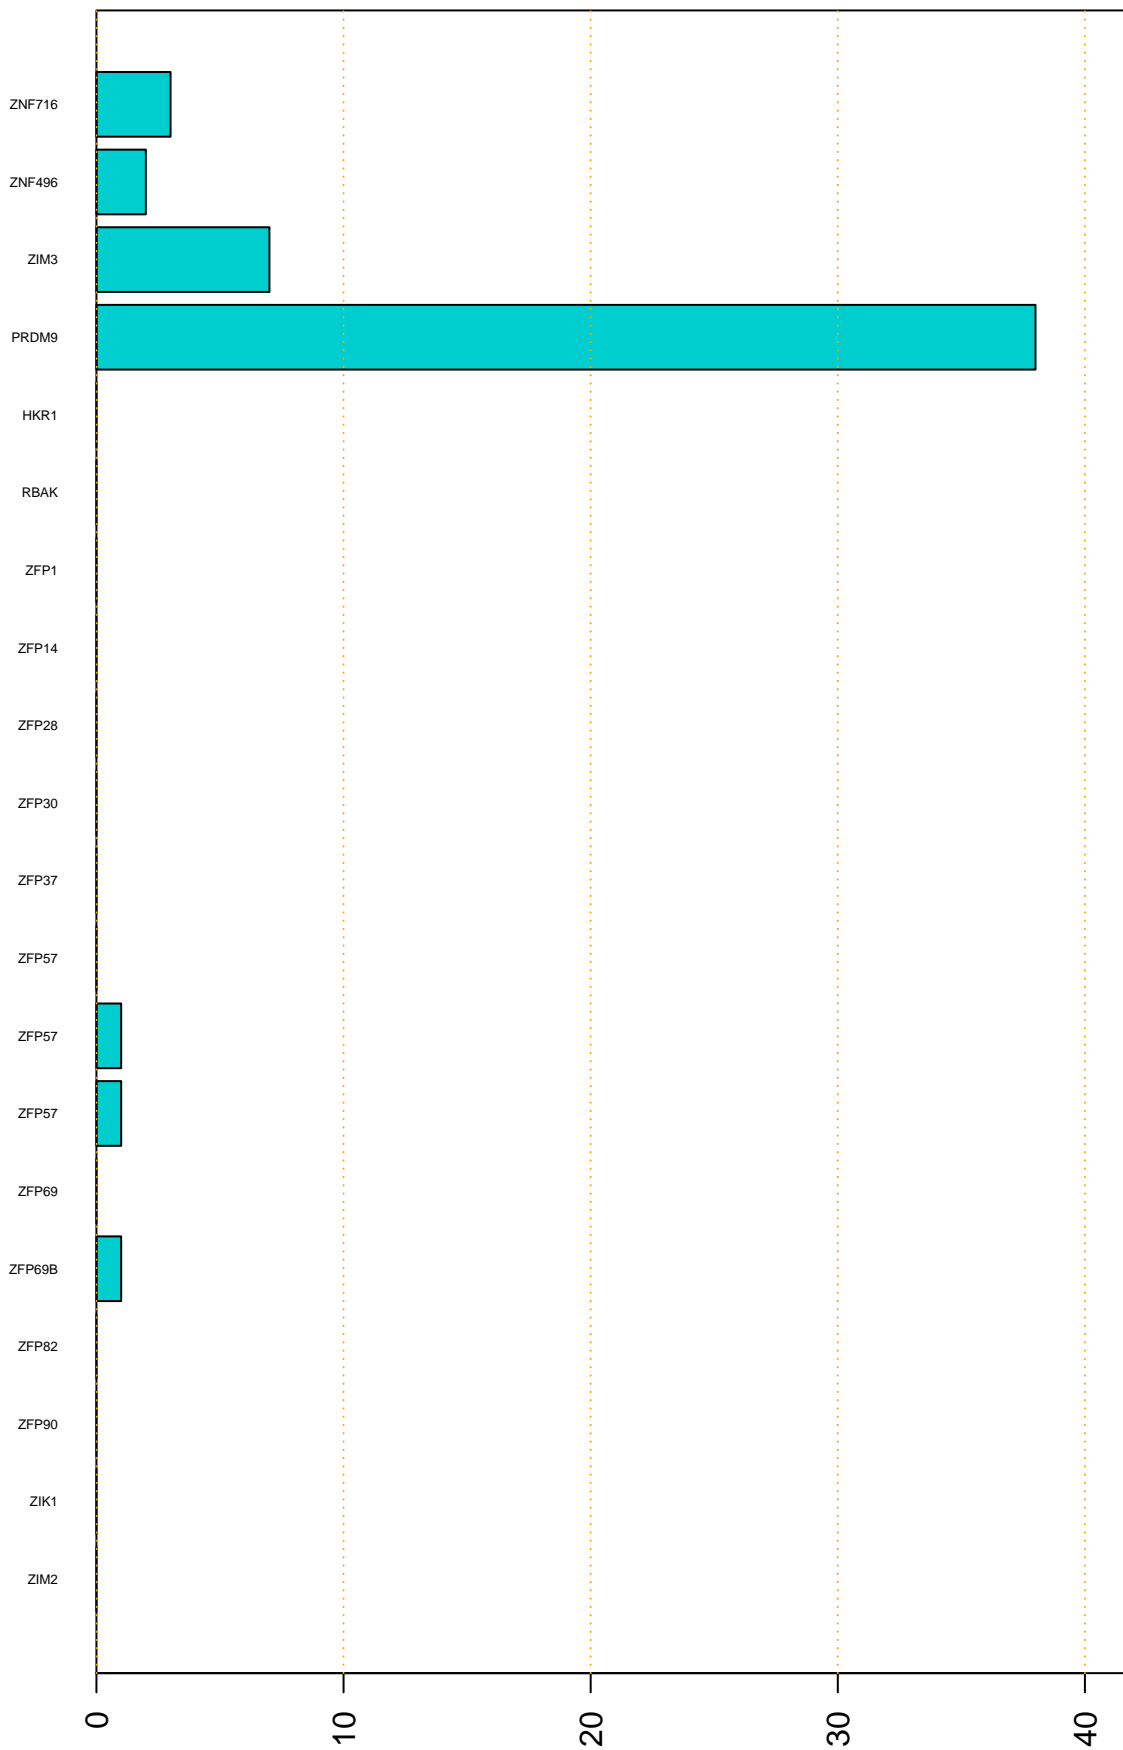

Enriched KZFP

#TE sfam with peak