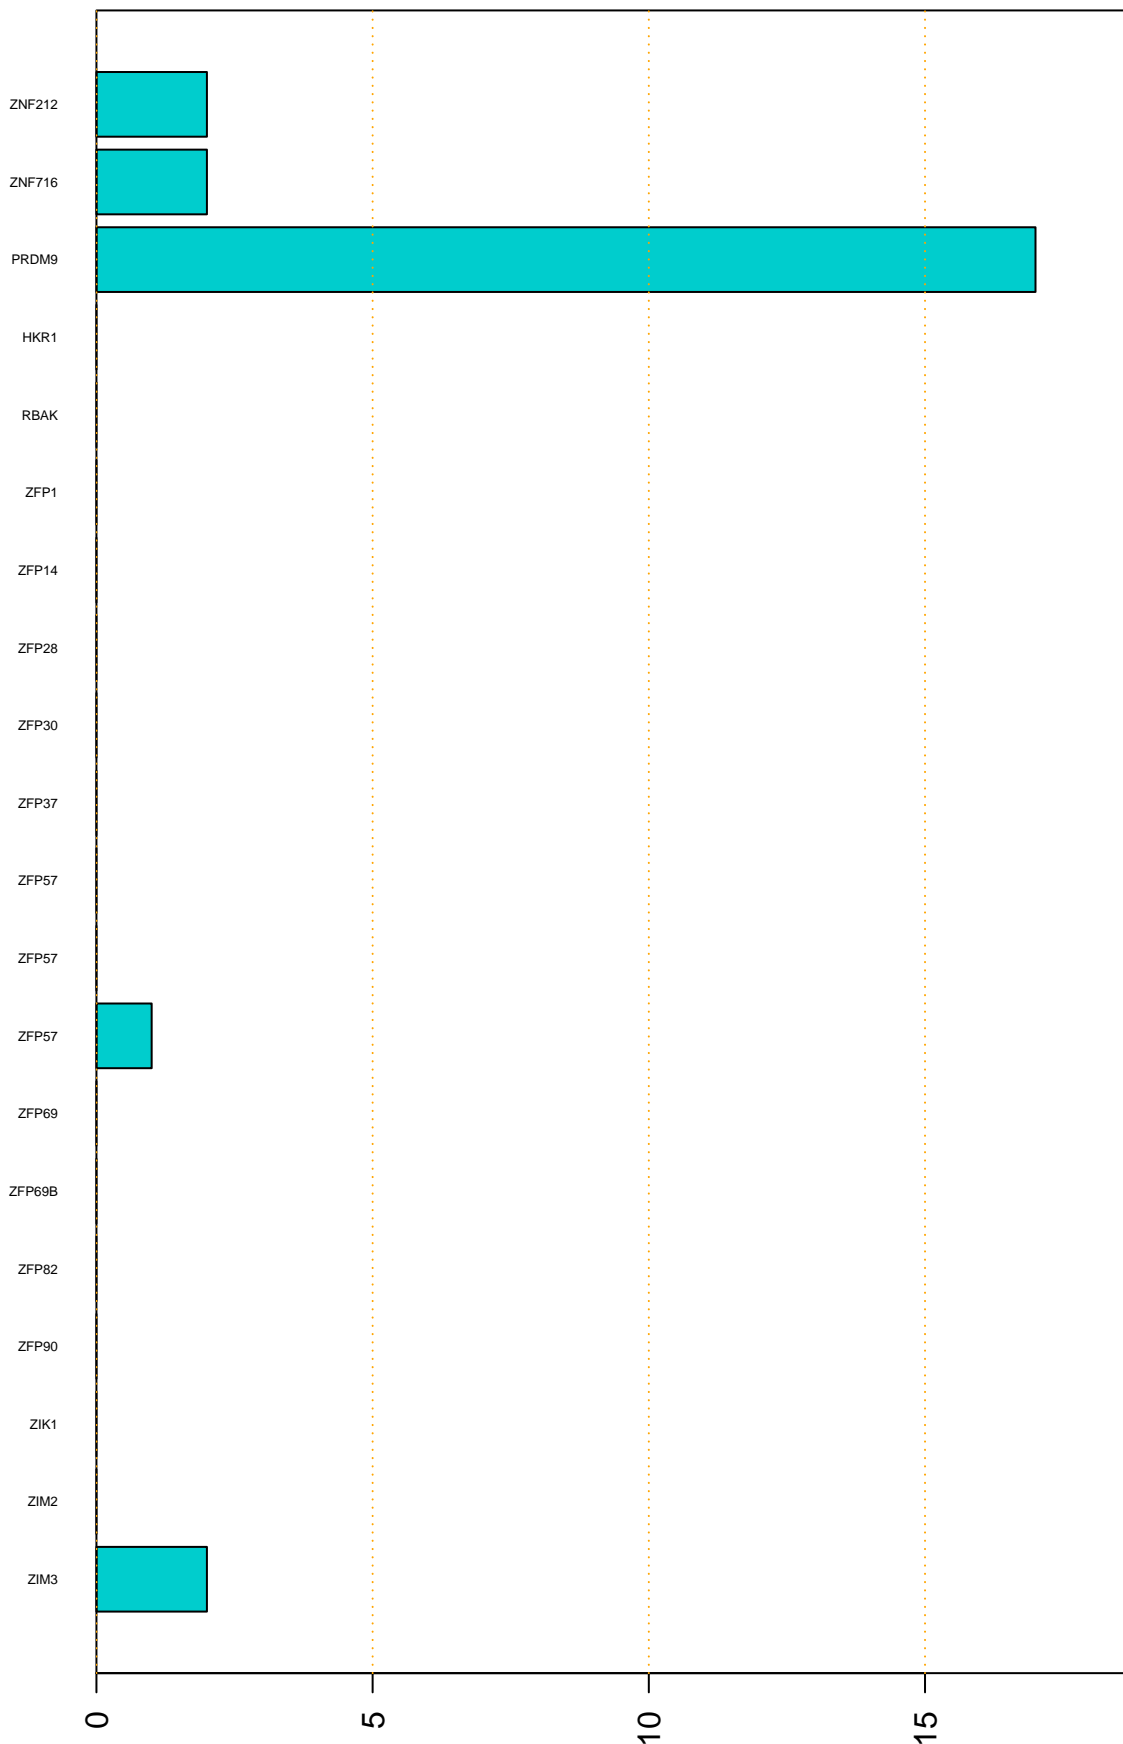

Enriched KZFP

#TE sfam with peak