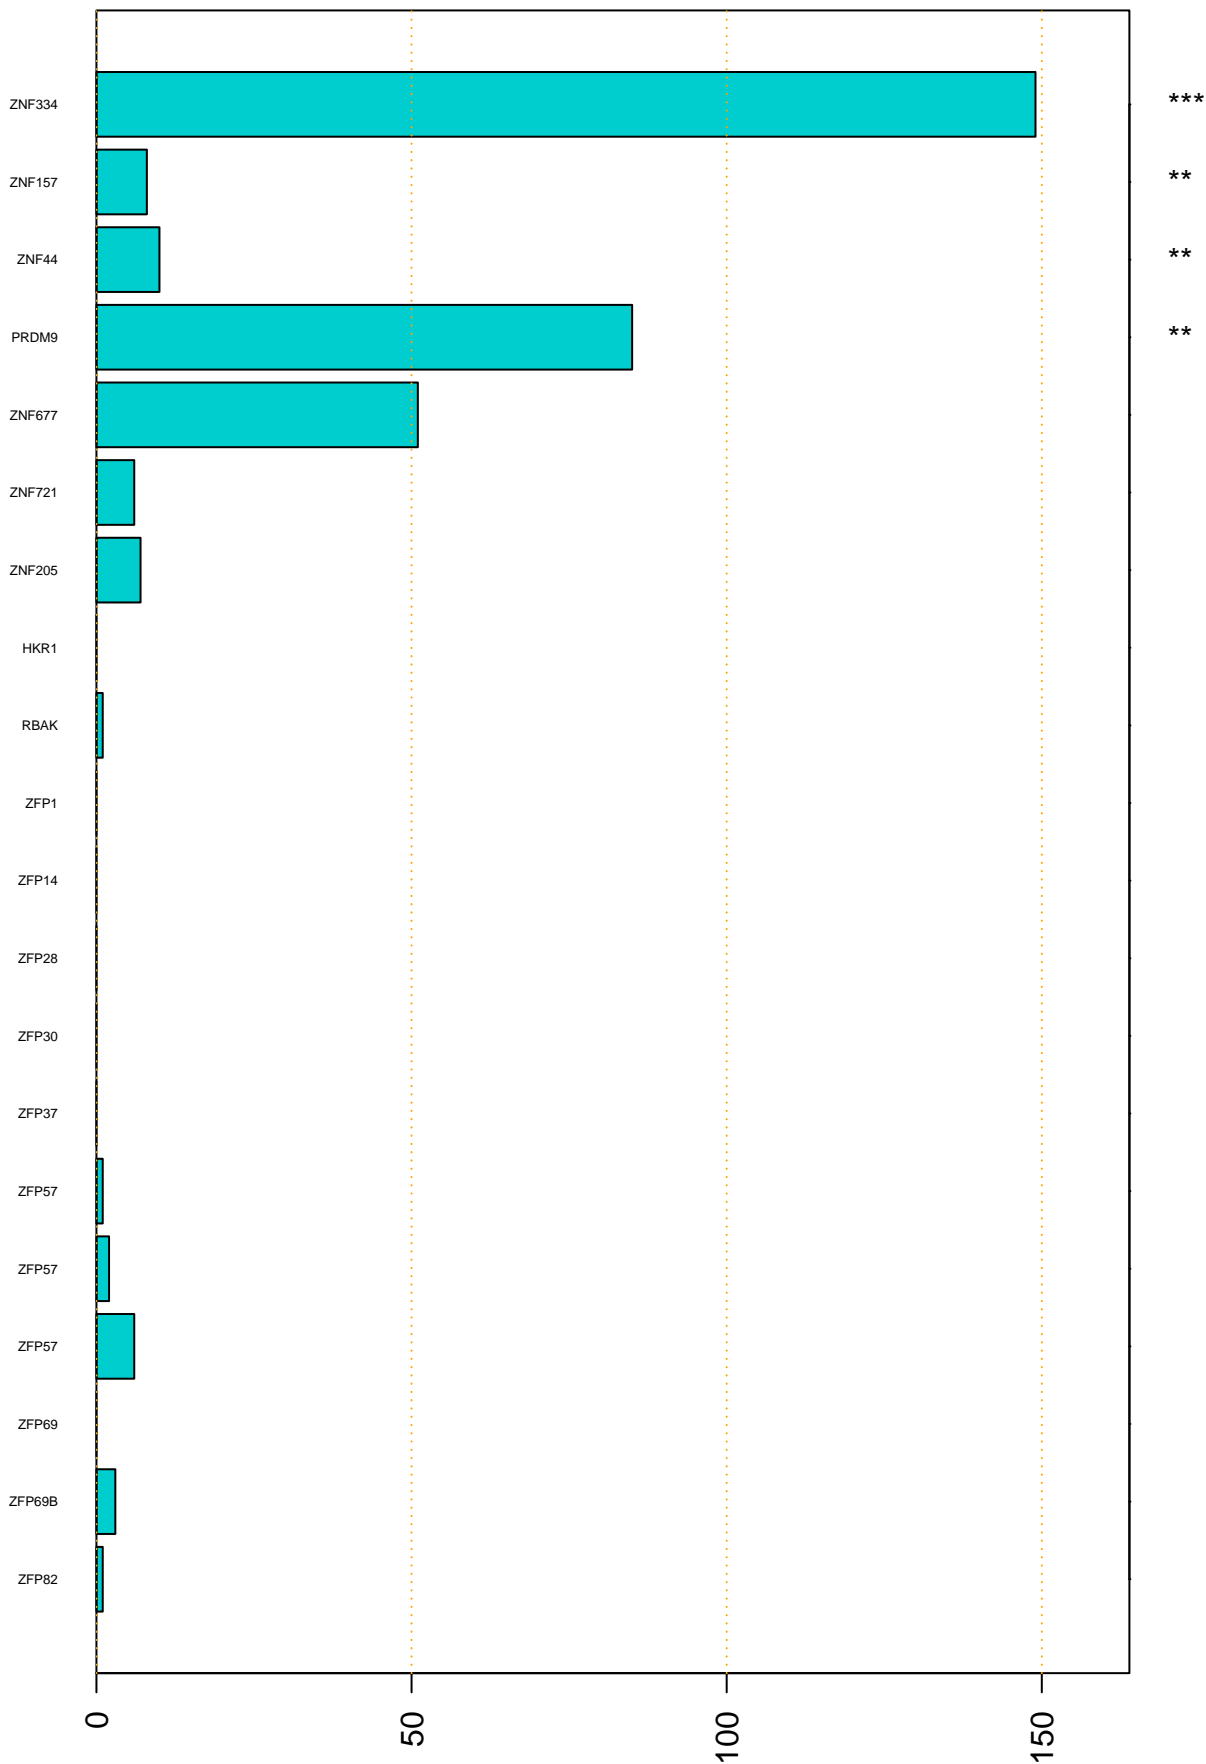

Enriched KZFP

#TE sfam with peak