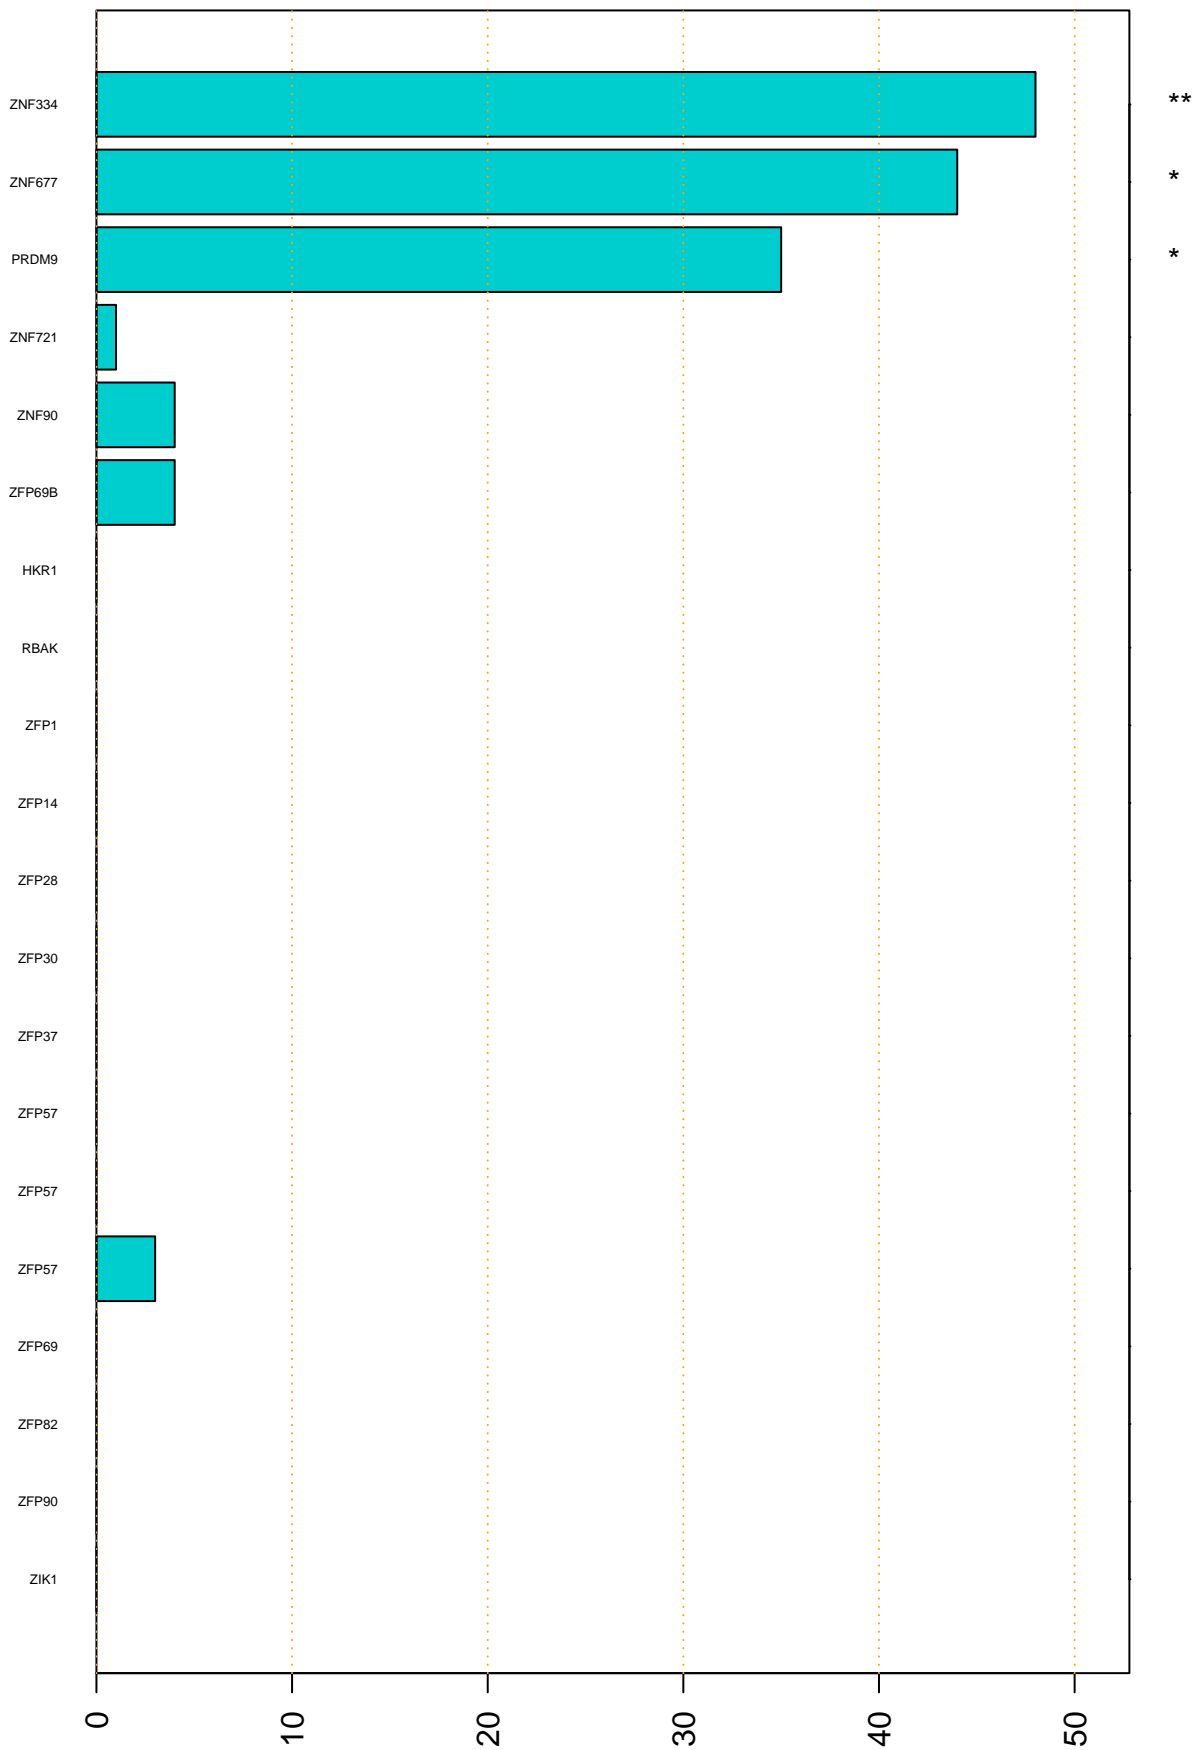

Enriched KZFP

#TE sfam with peak