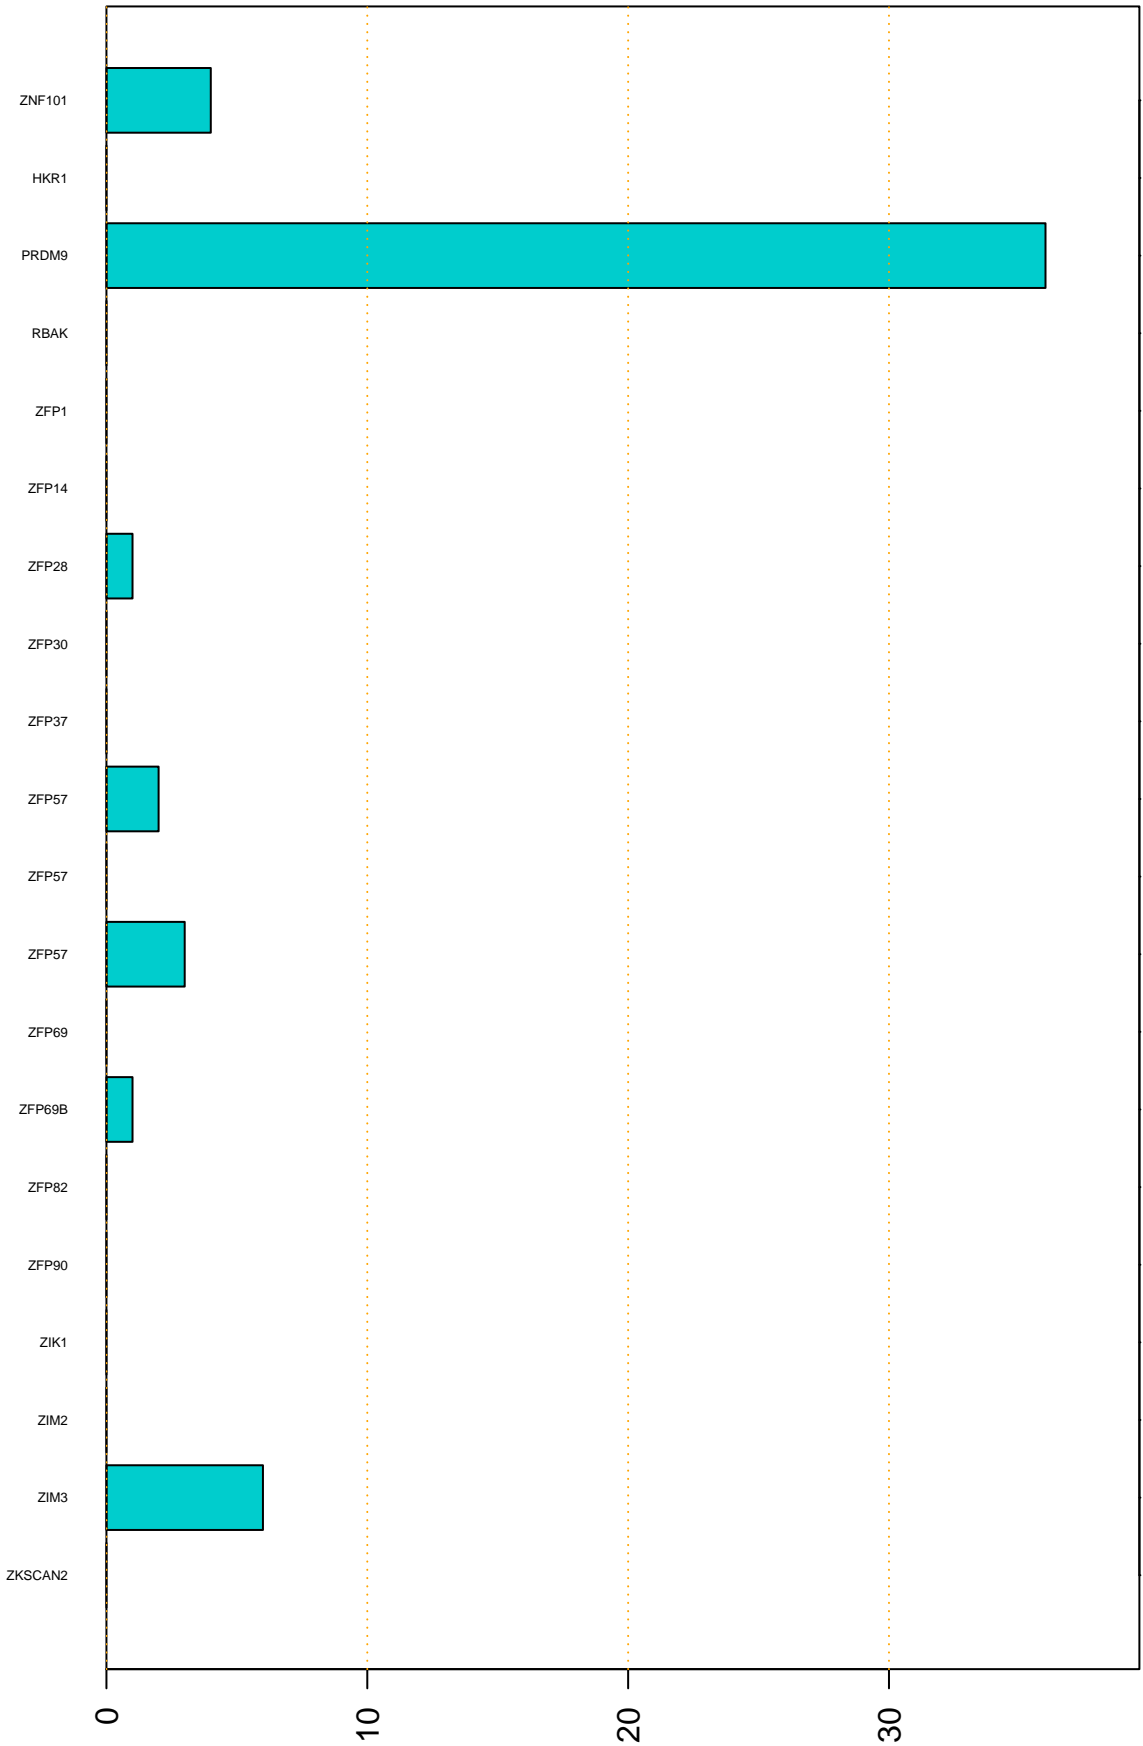

Enriched KZFP

#TE sfam with peak