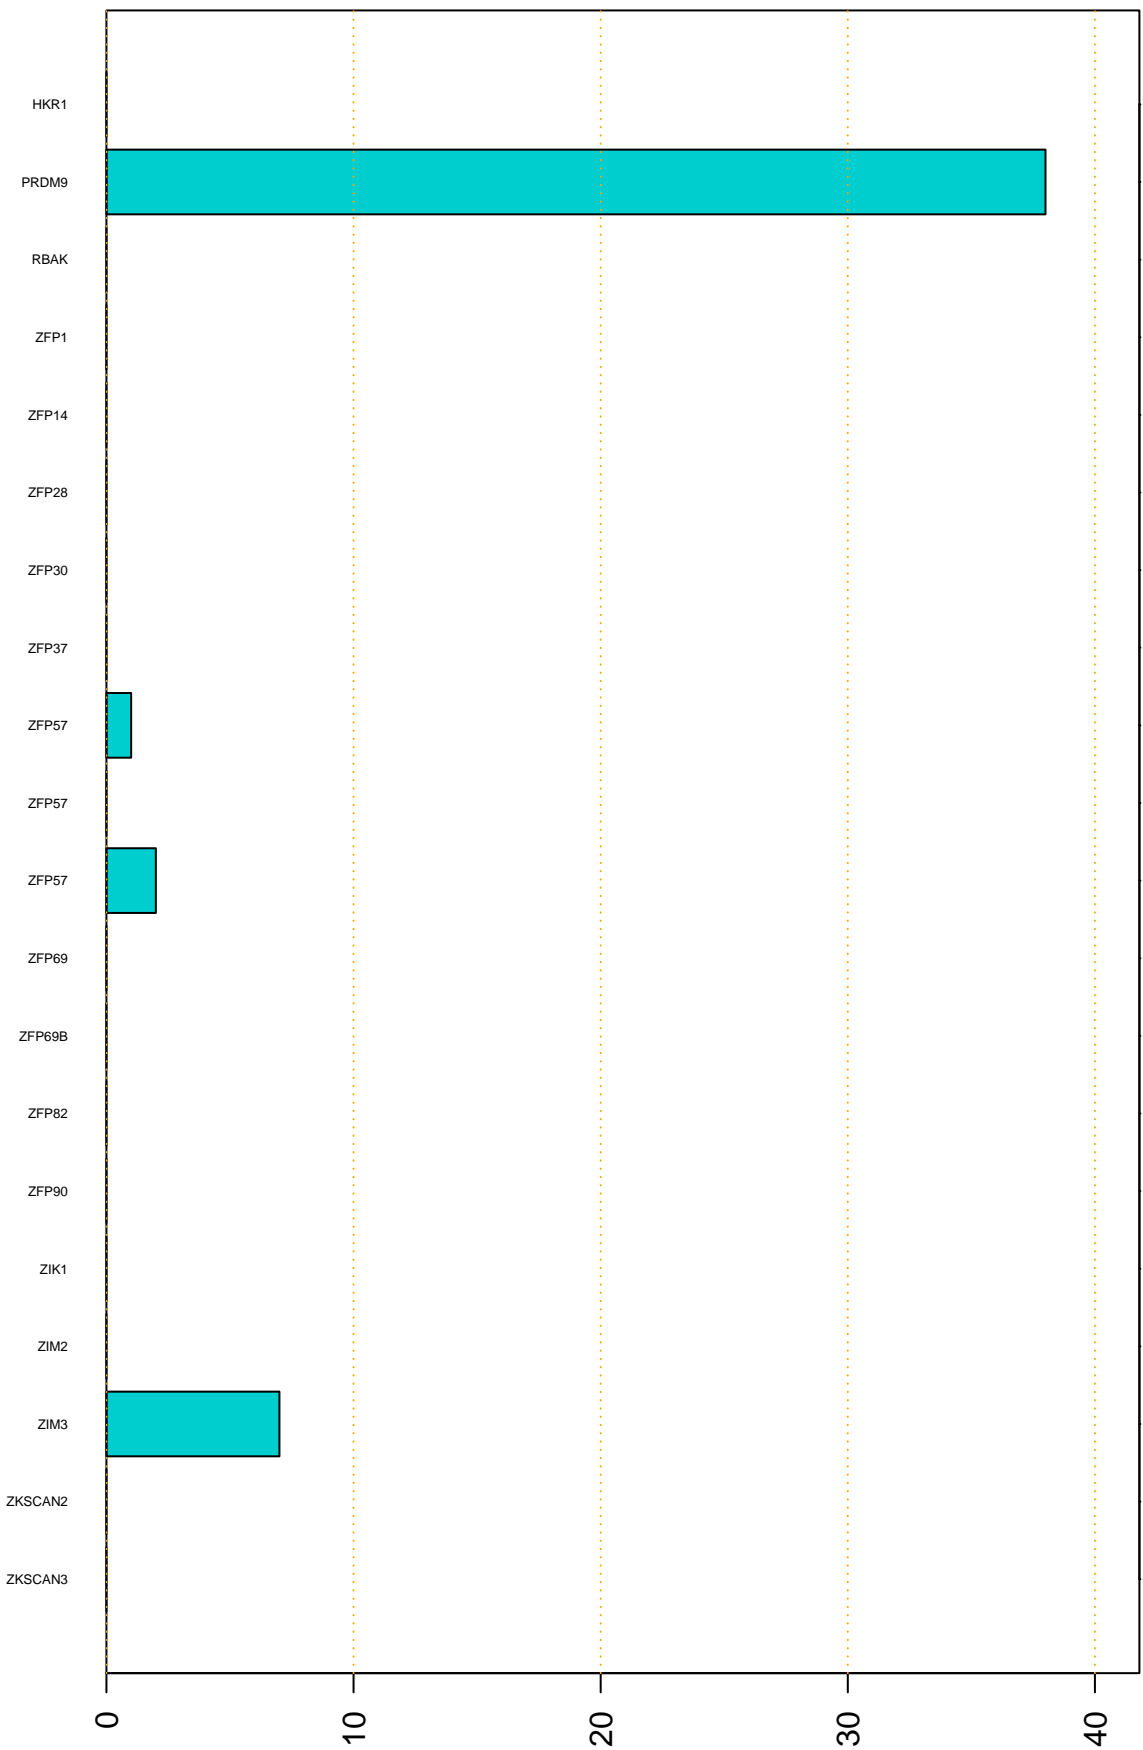

Enriched KZFP

#TE sfam with peak