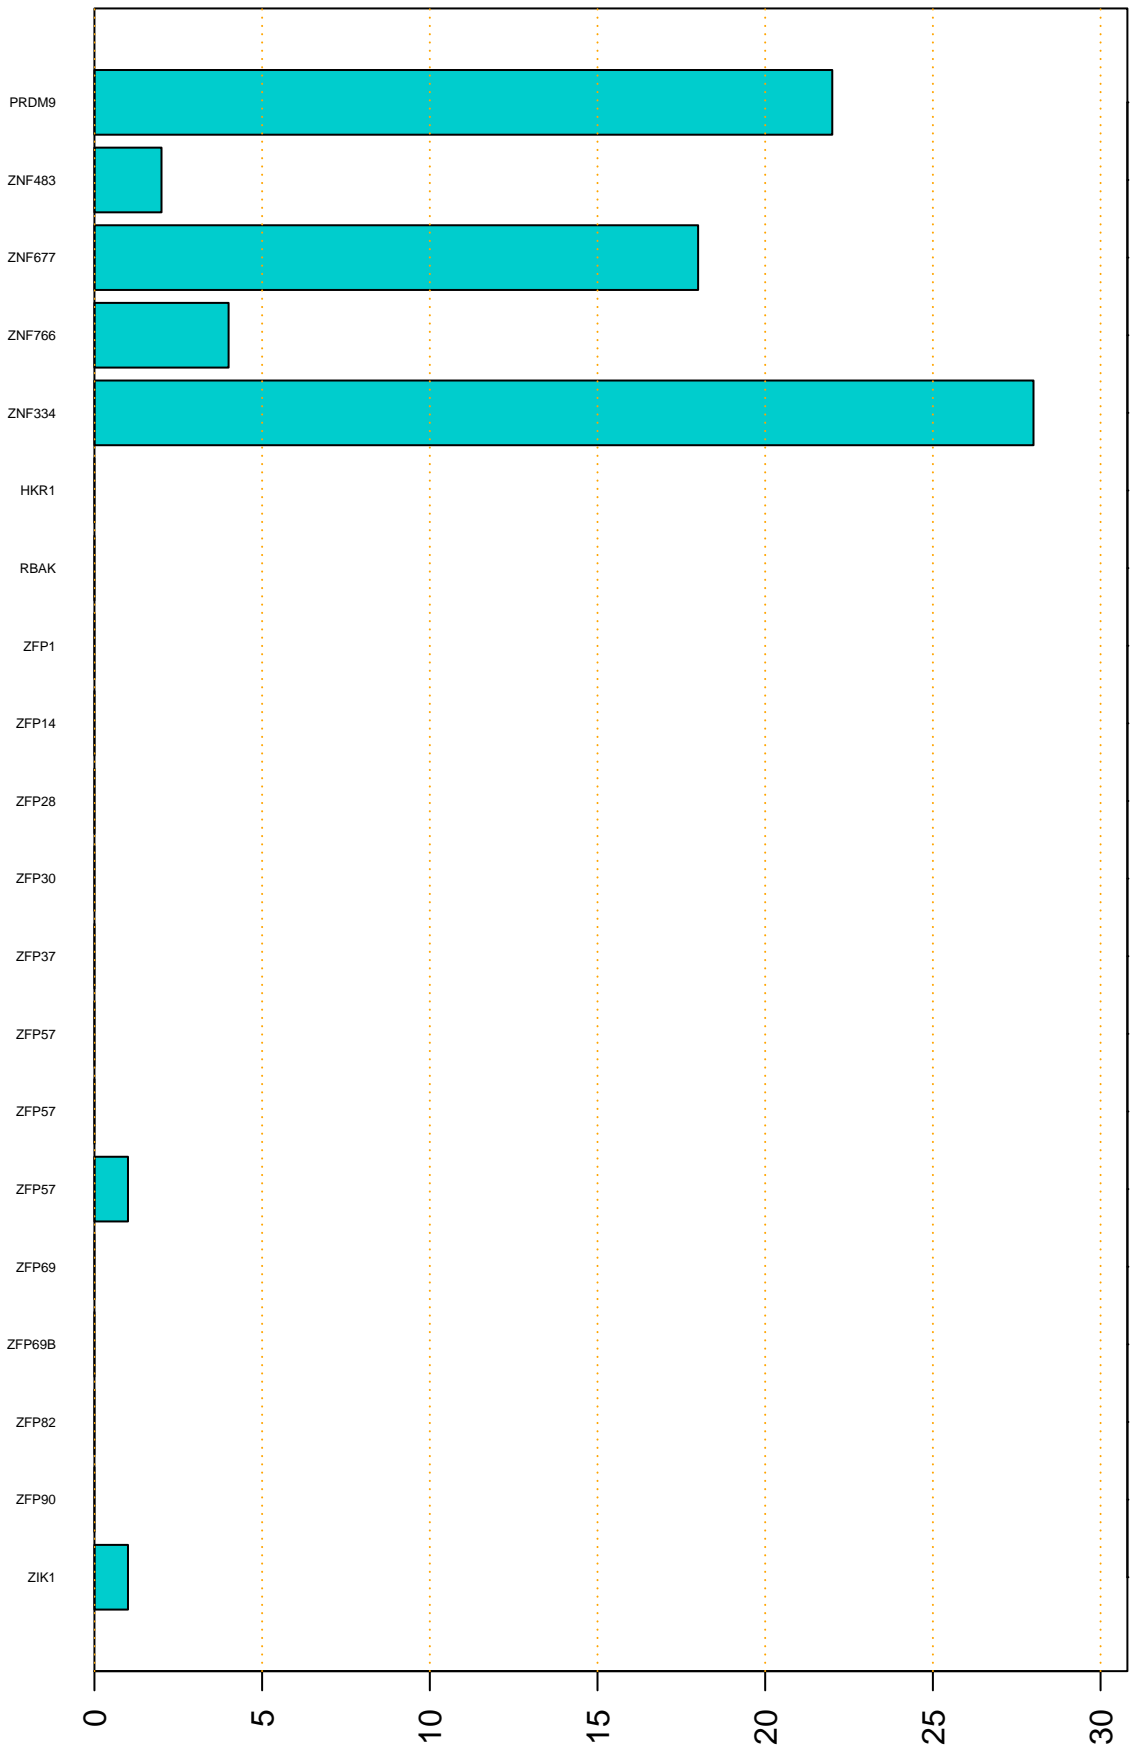

Enriched KZFP

#TE sfam with peak