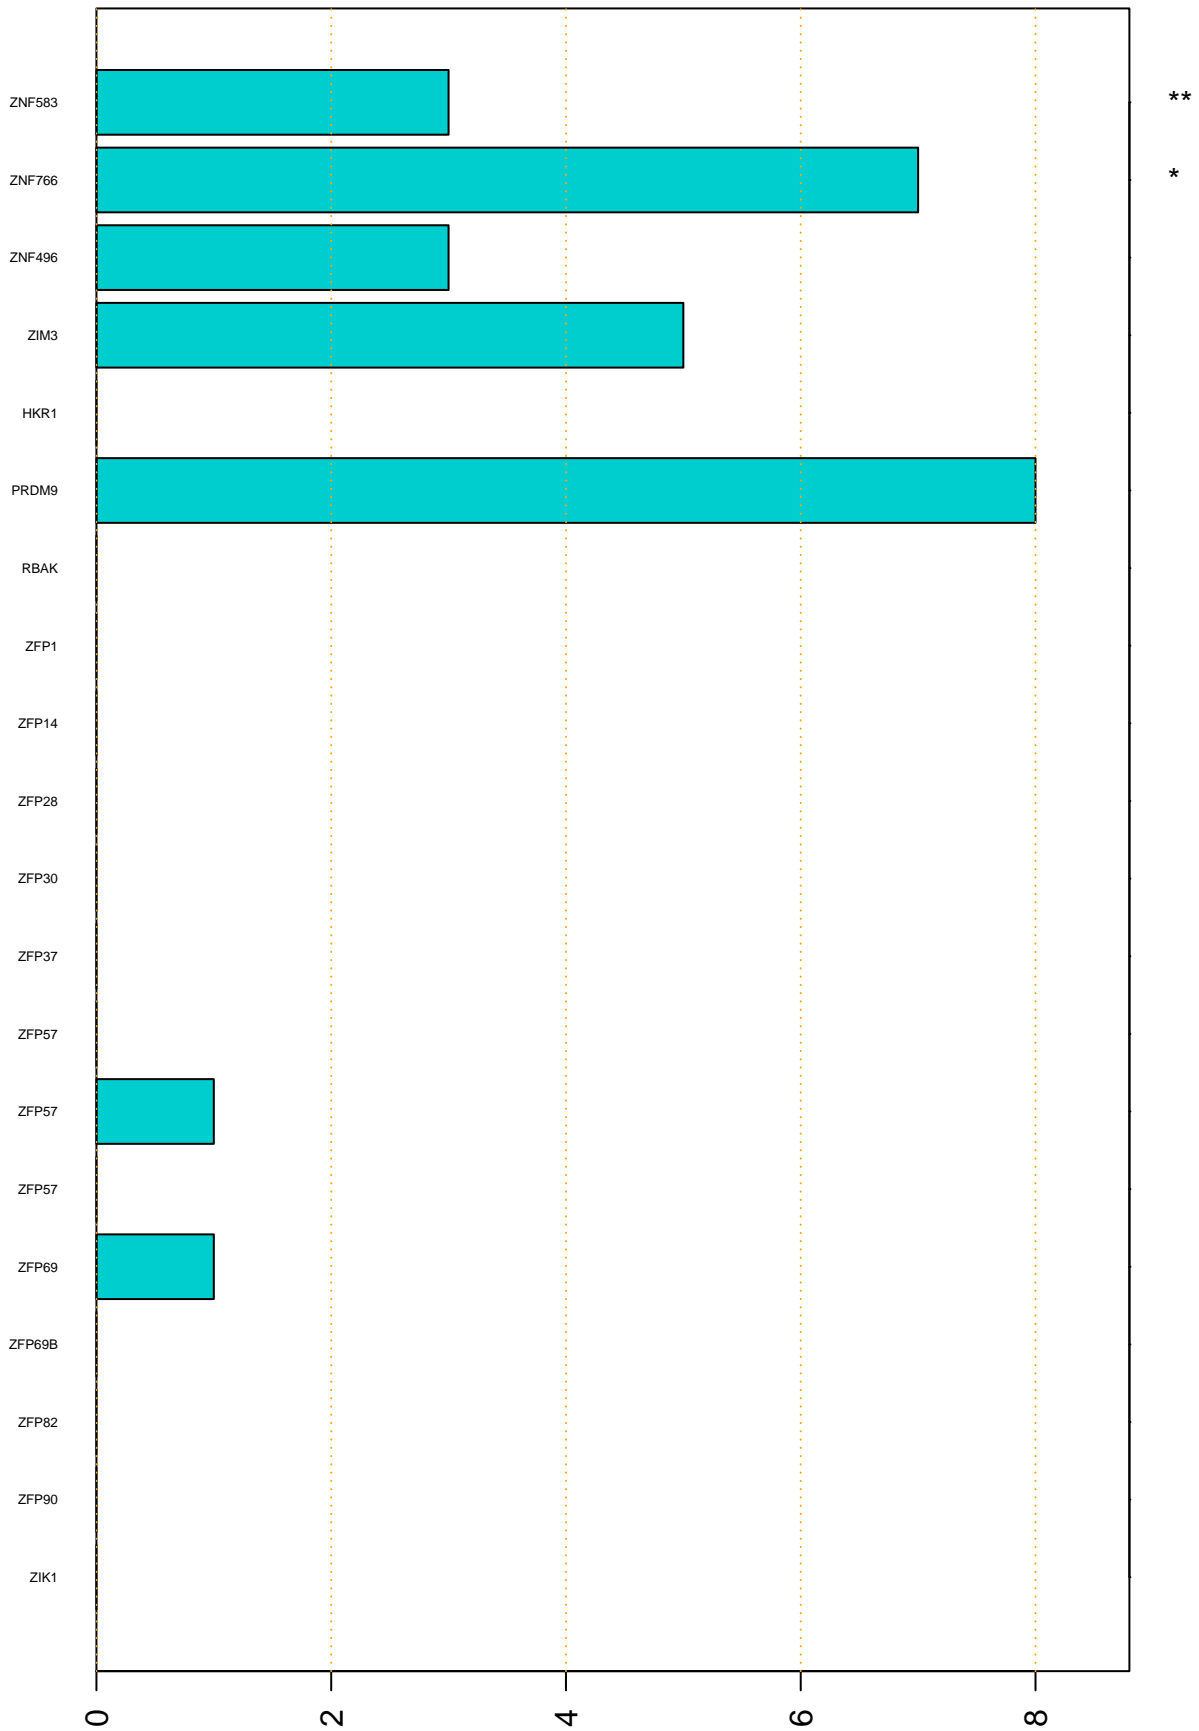

Enriched KZFP

#TE sfam with peak