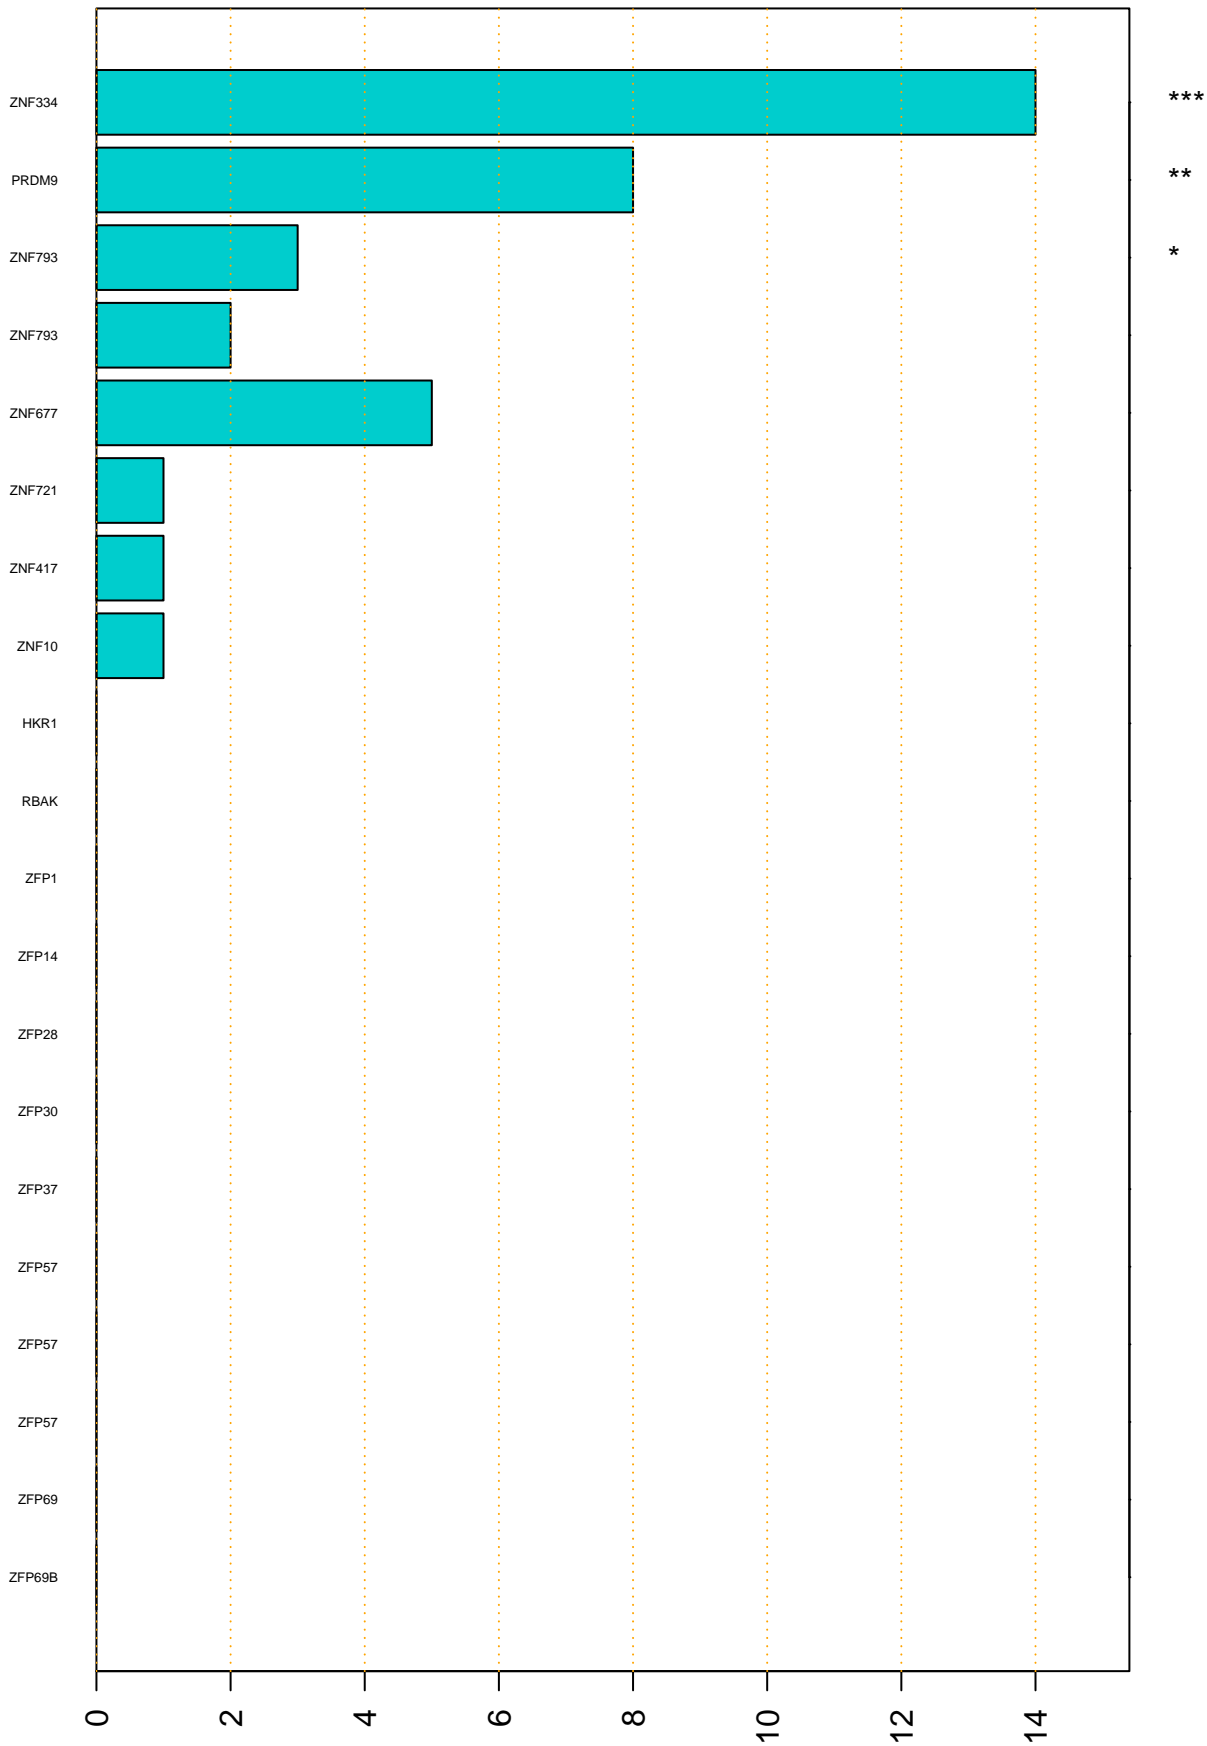

Enriched KZFP

#TE sfam with peak