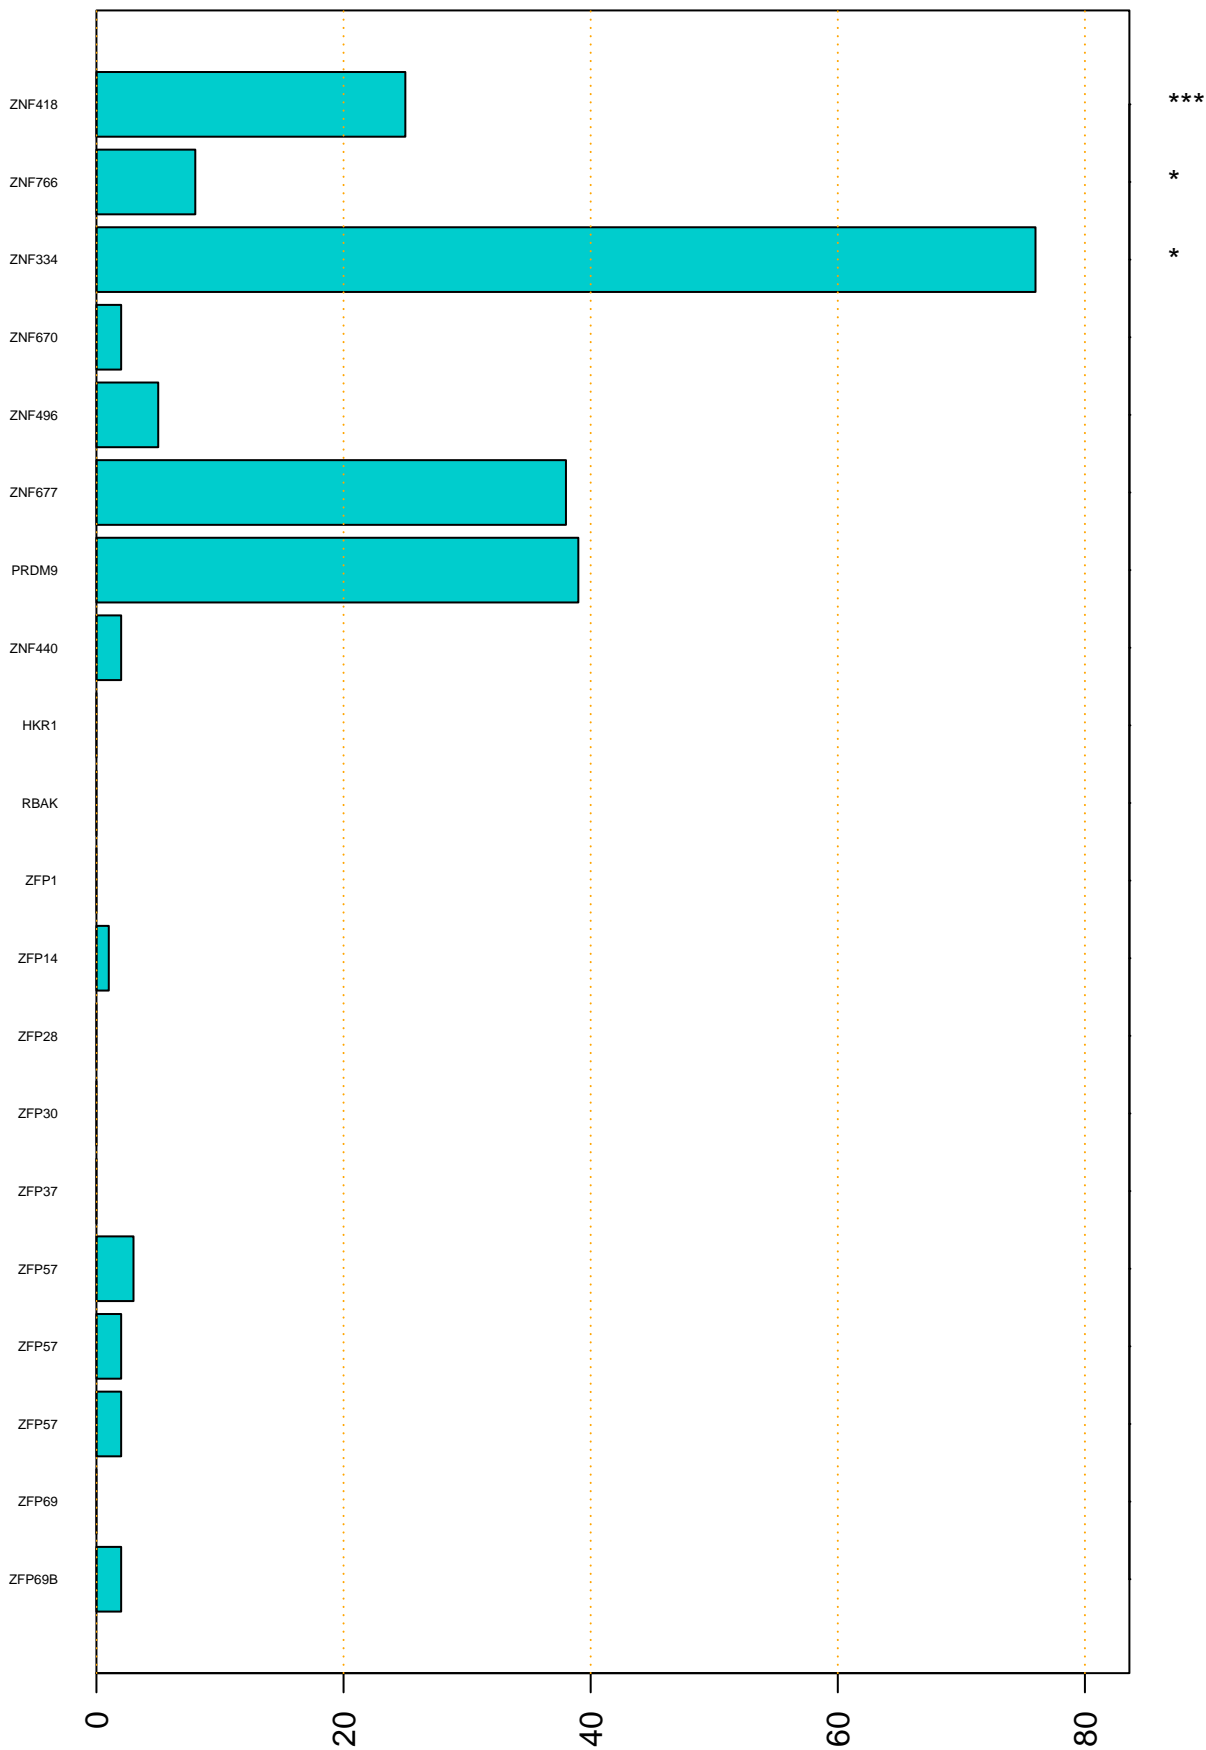

Enriched KZFP

#TE sfam with peak