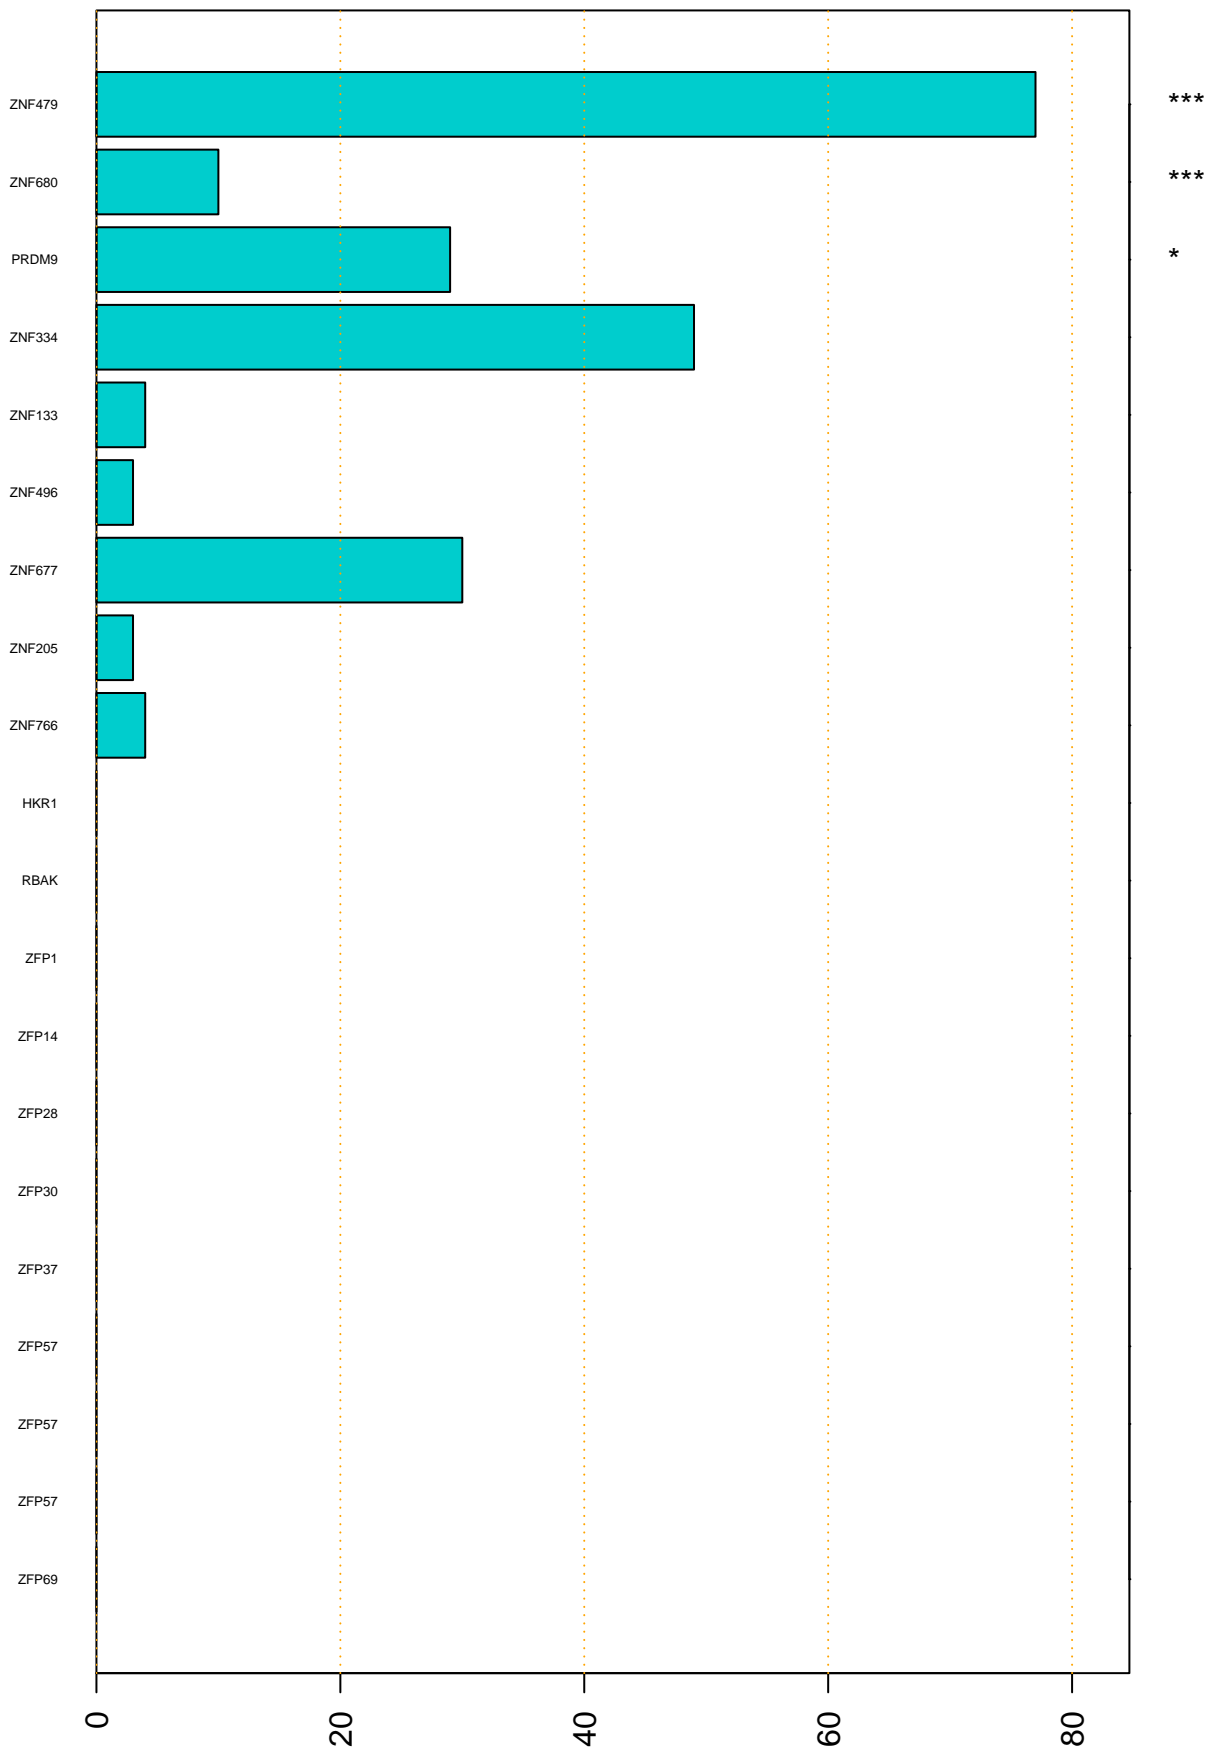

Enriched KZFP

#TE sfam with peak