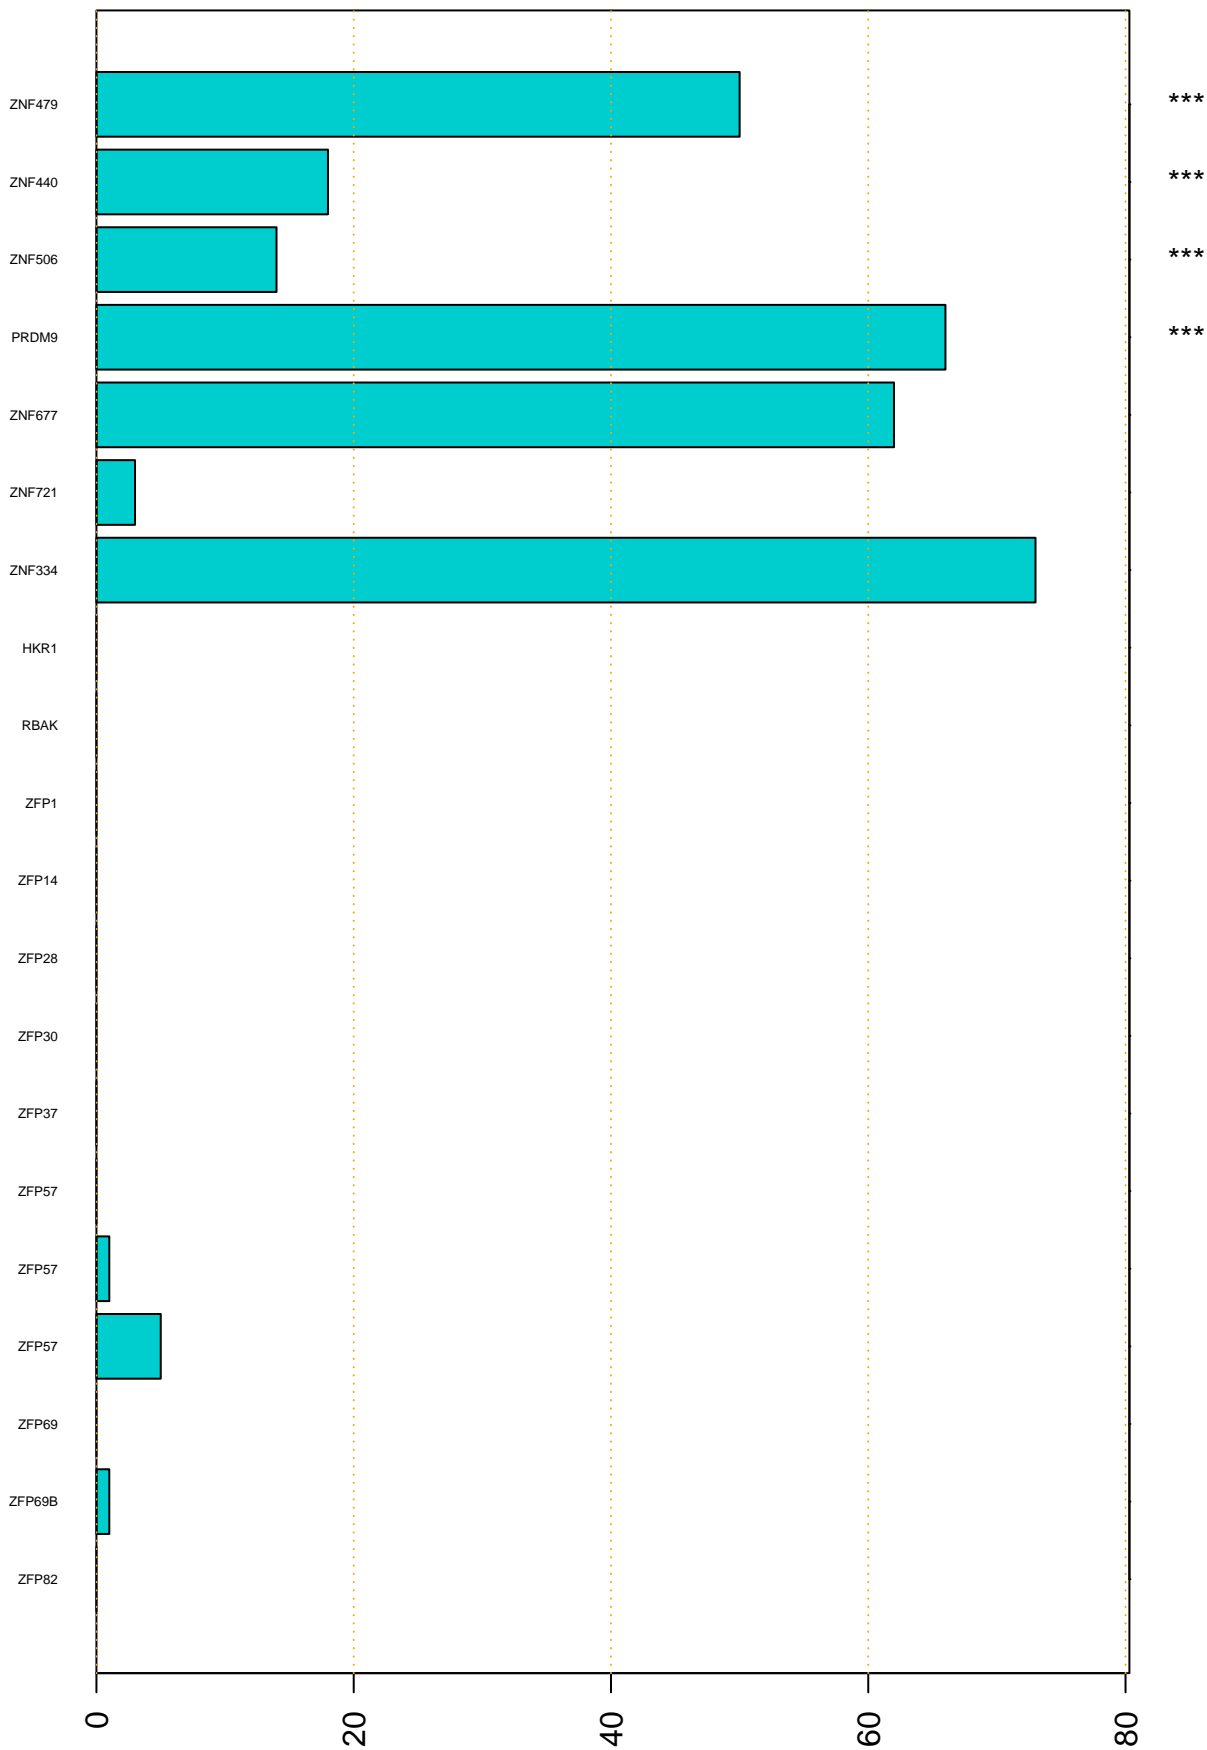

Enriched KZFP

#TE sfam with peak