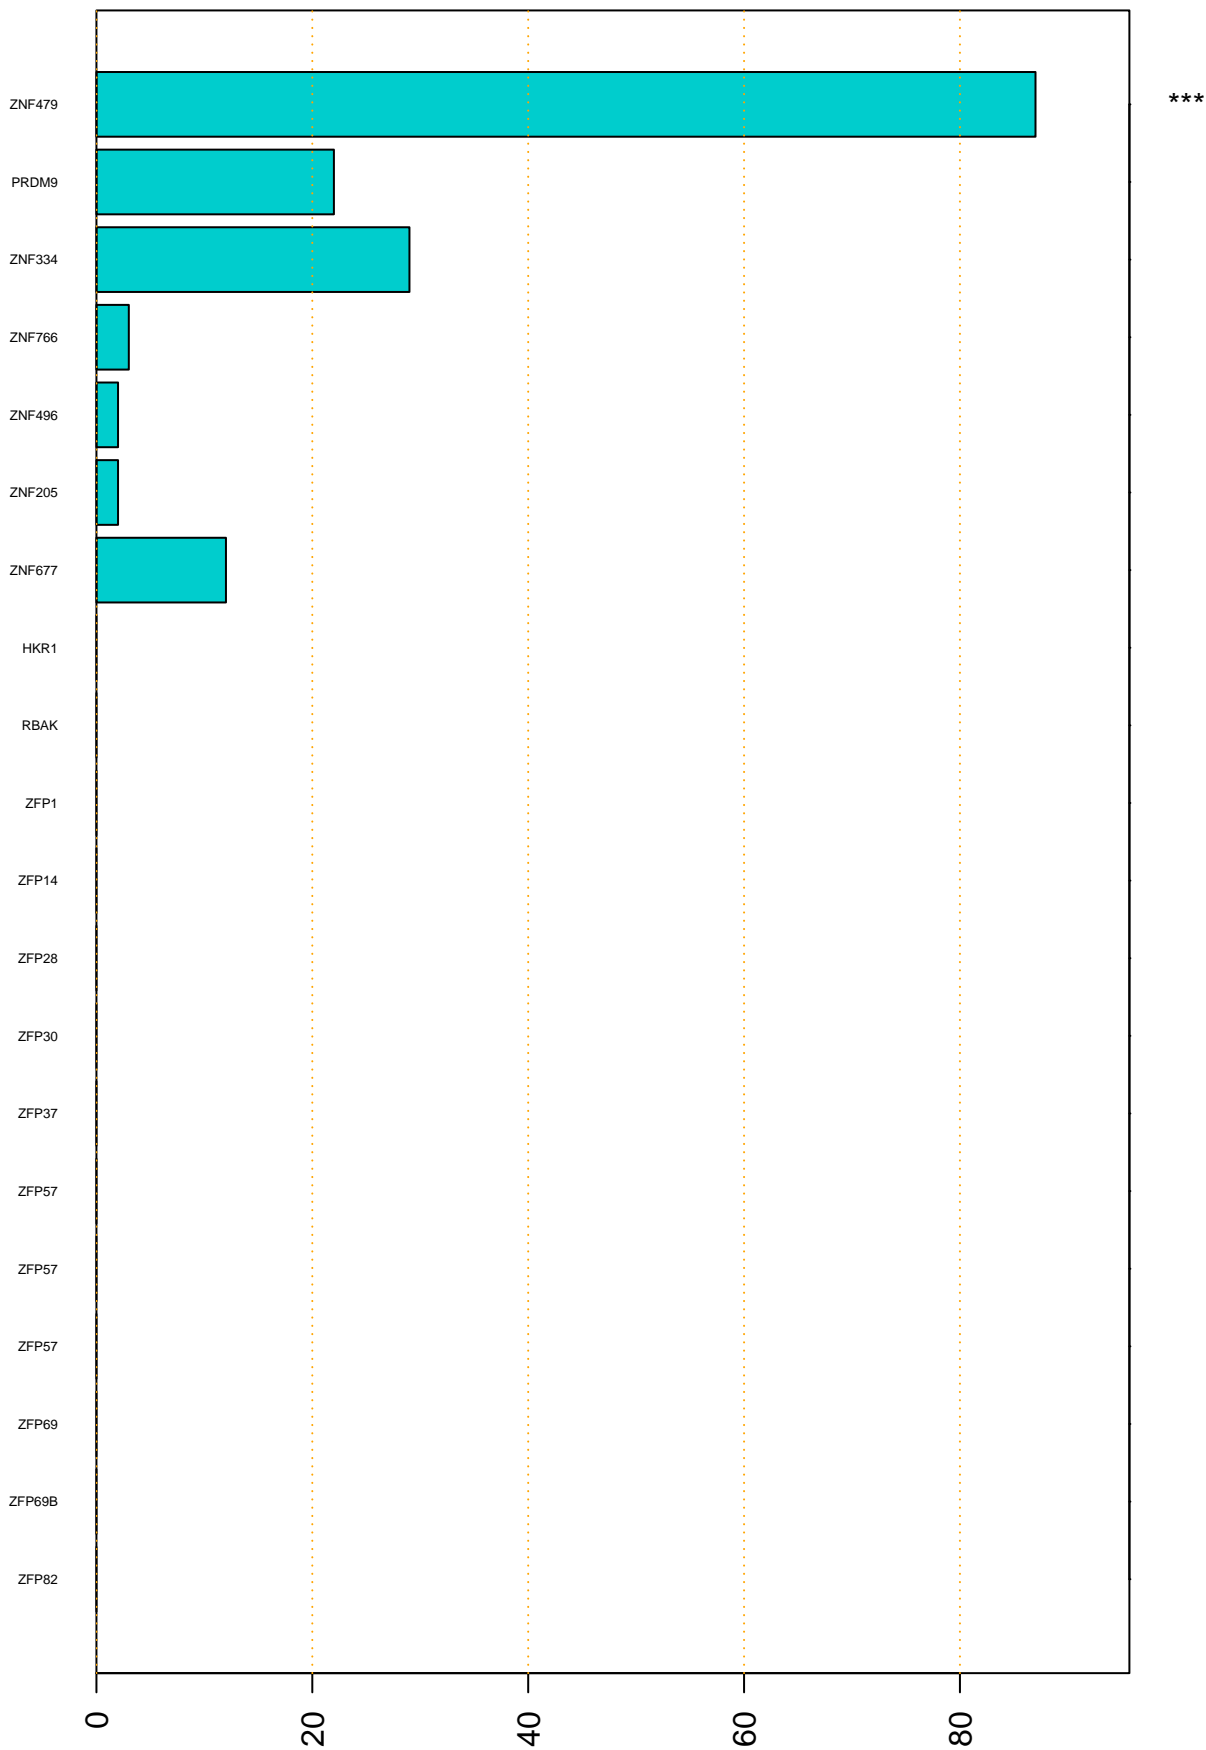

Enriched KZFP

#TE sfam with peak