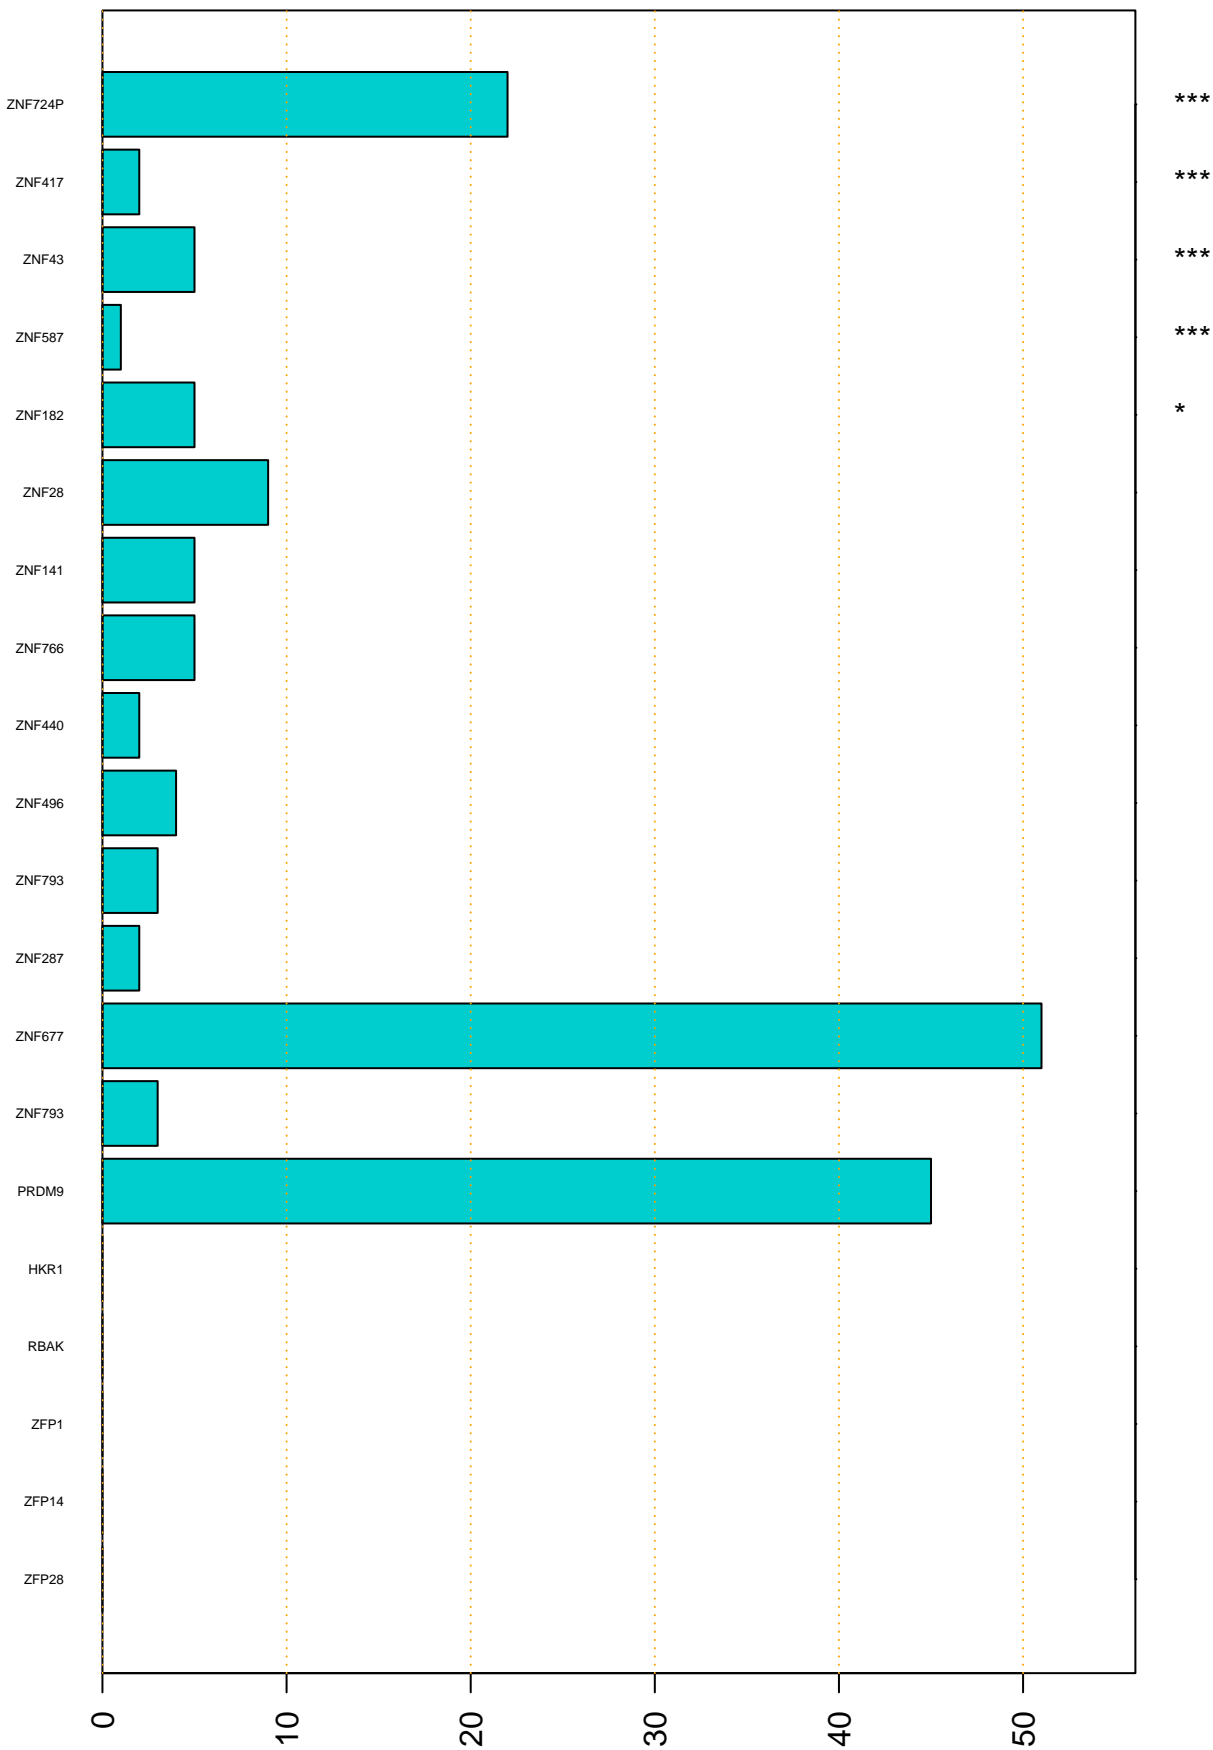

Enriched KZFP

#TE sfam with peak