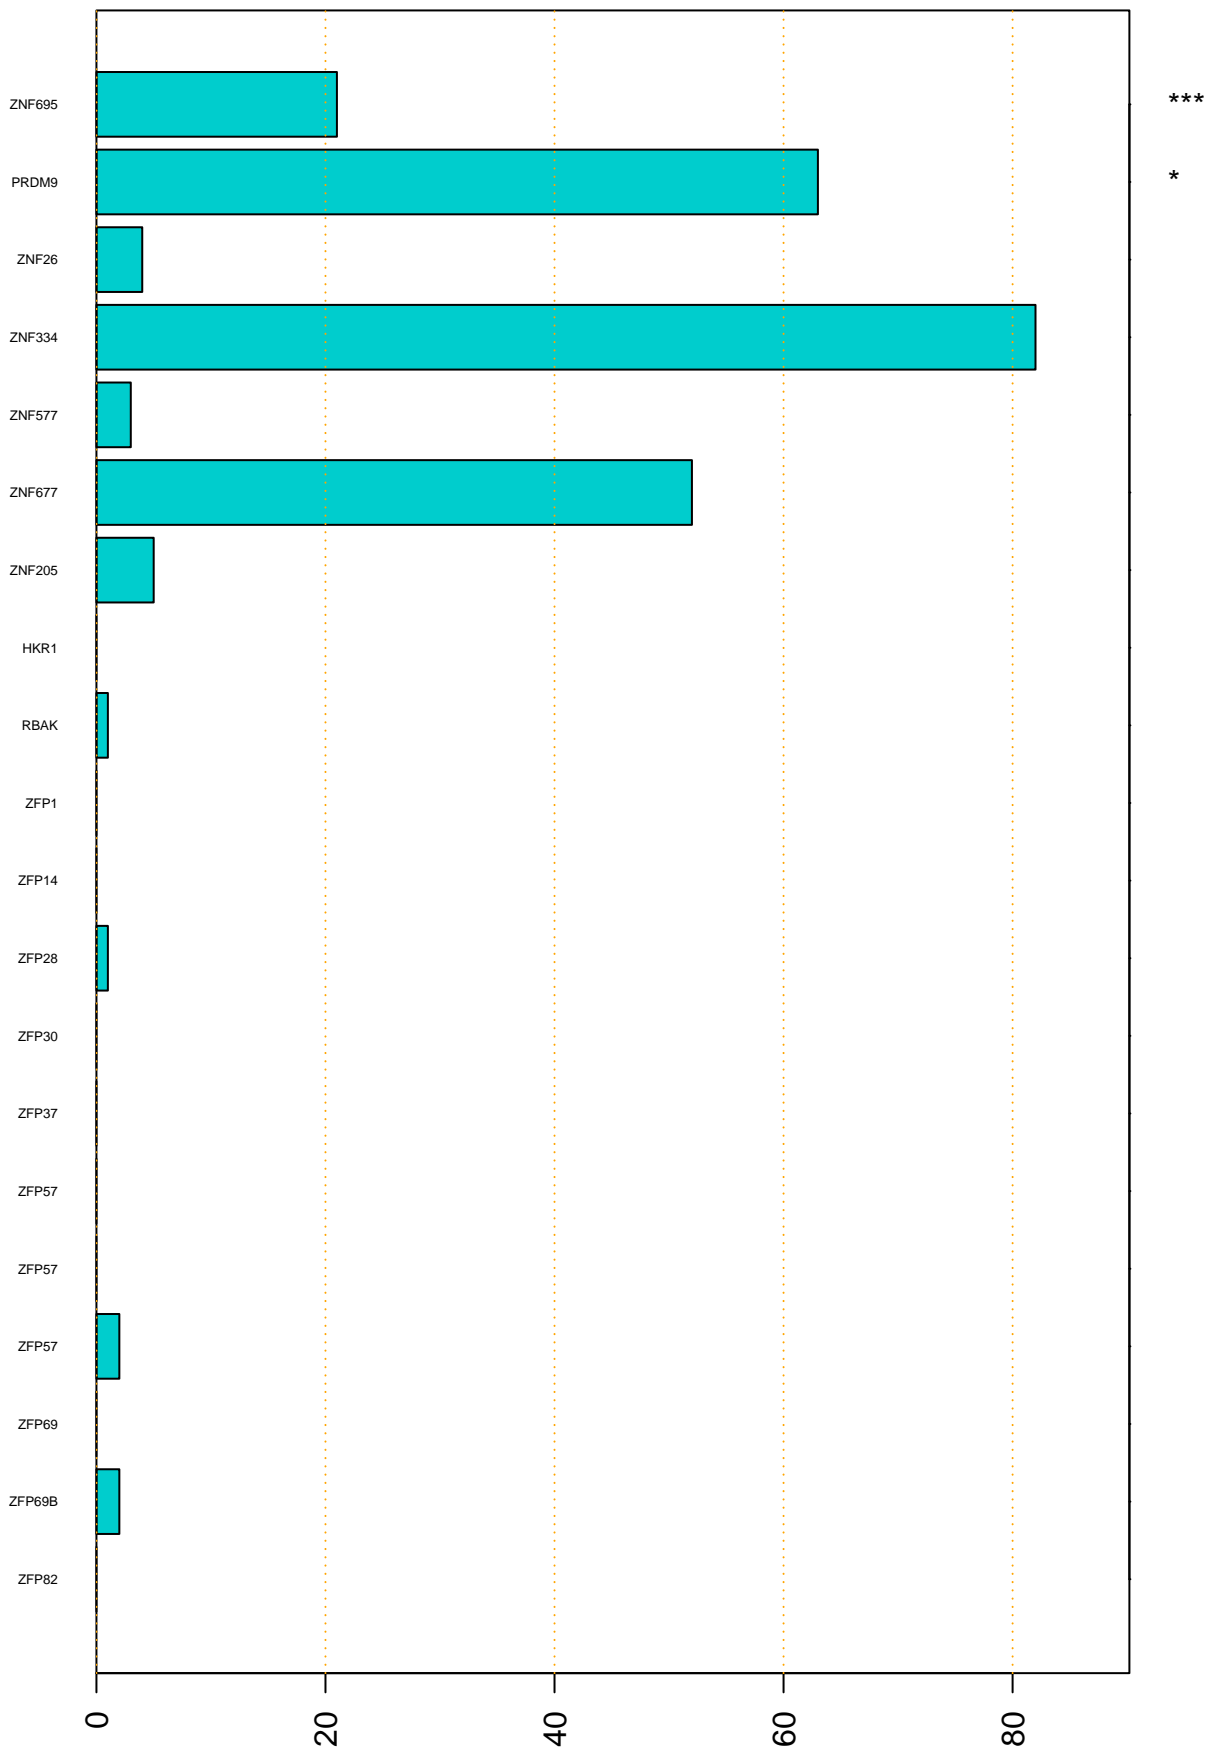

Enriched KZFP

#TE sfam with peak