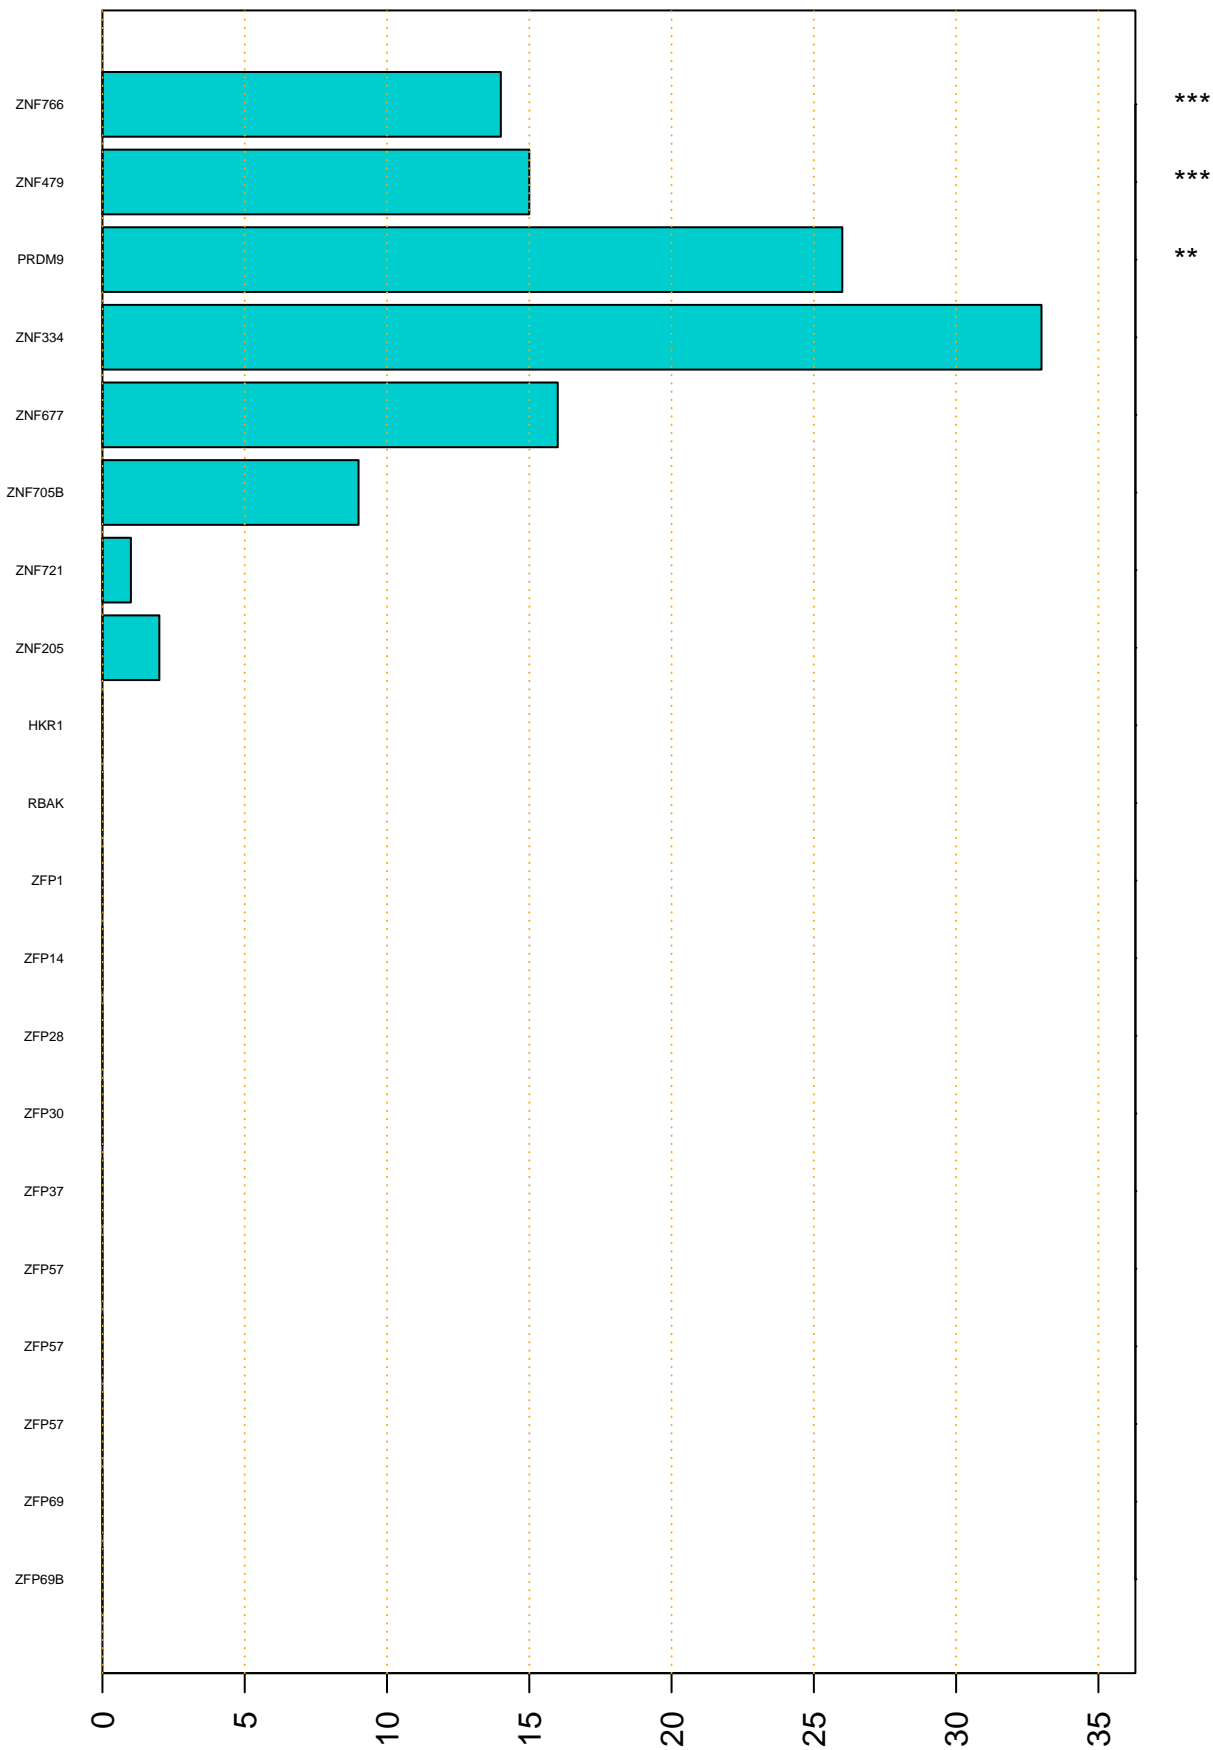

Enriched KZFP

#TE sfam with peak