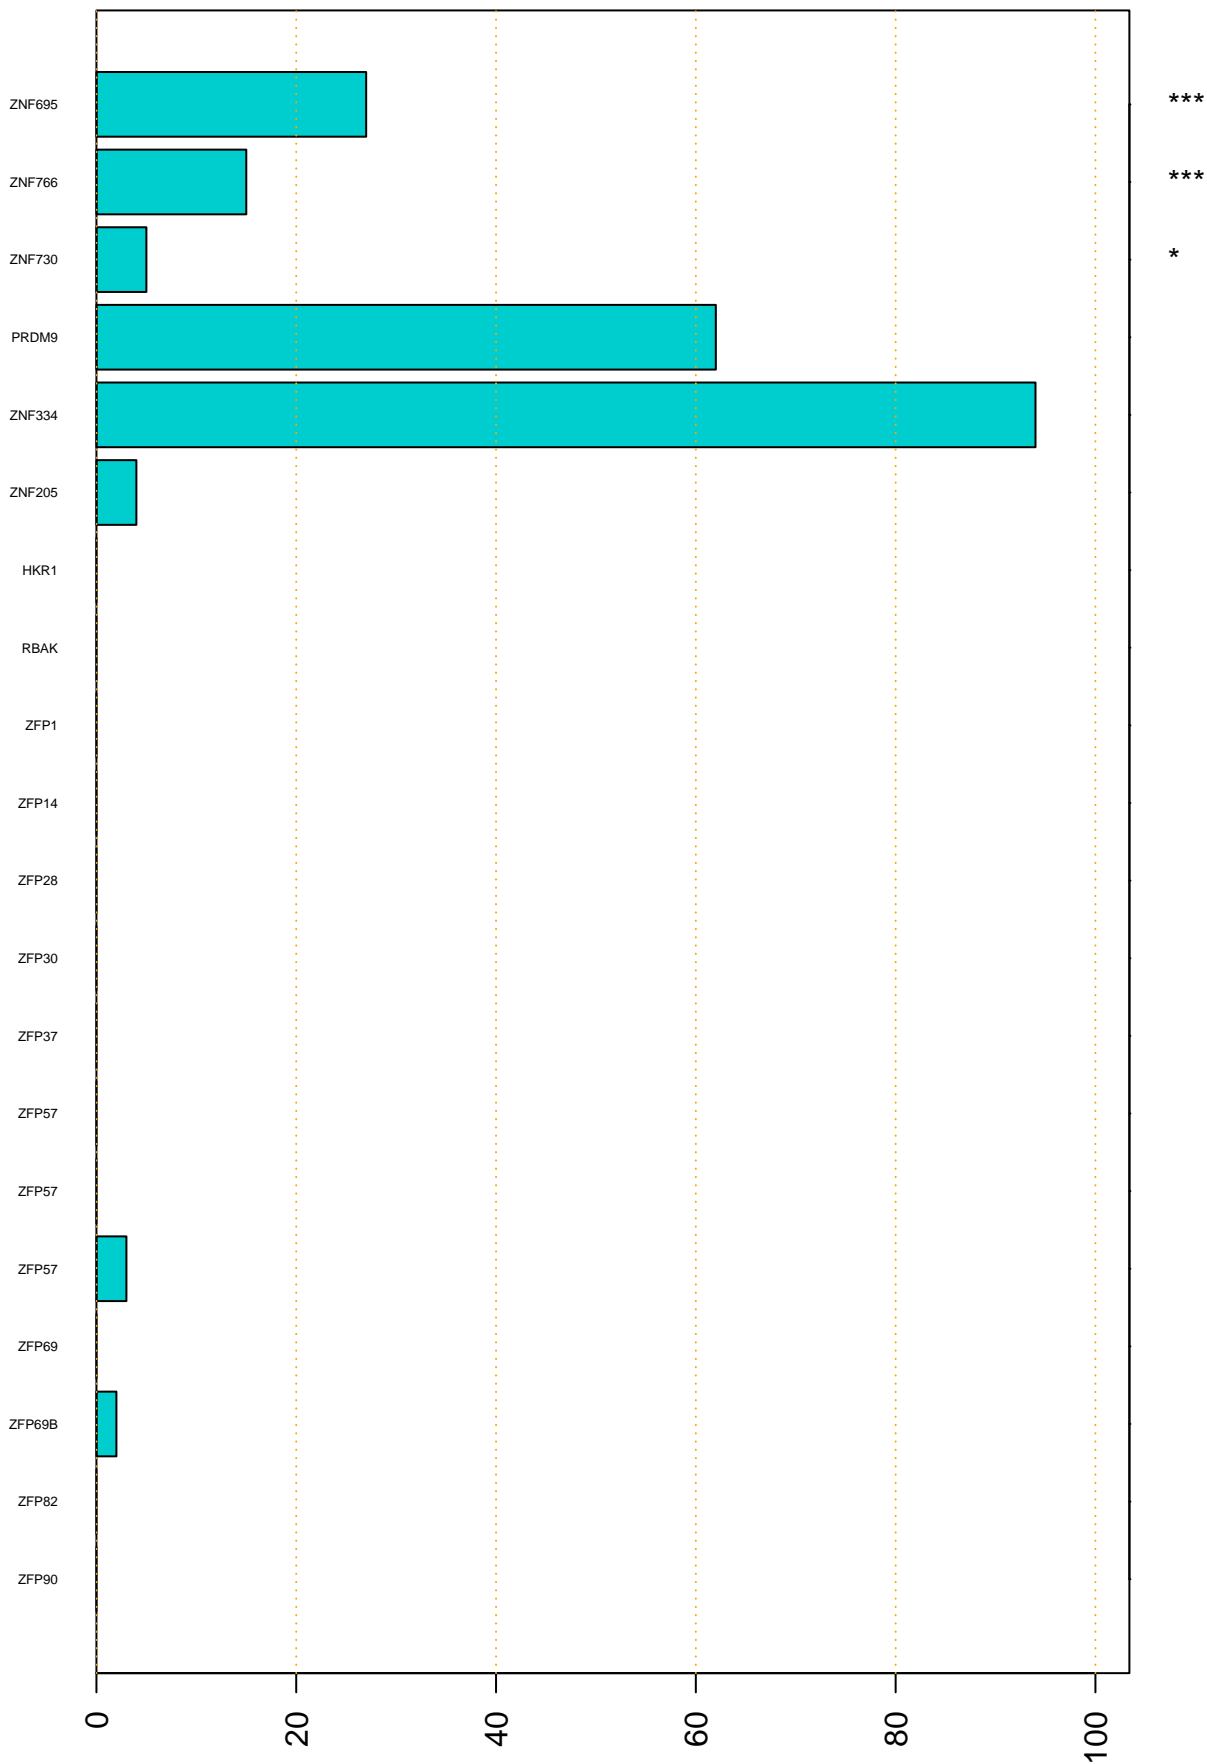

Enriched KZFP

#TE sfam with peak