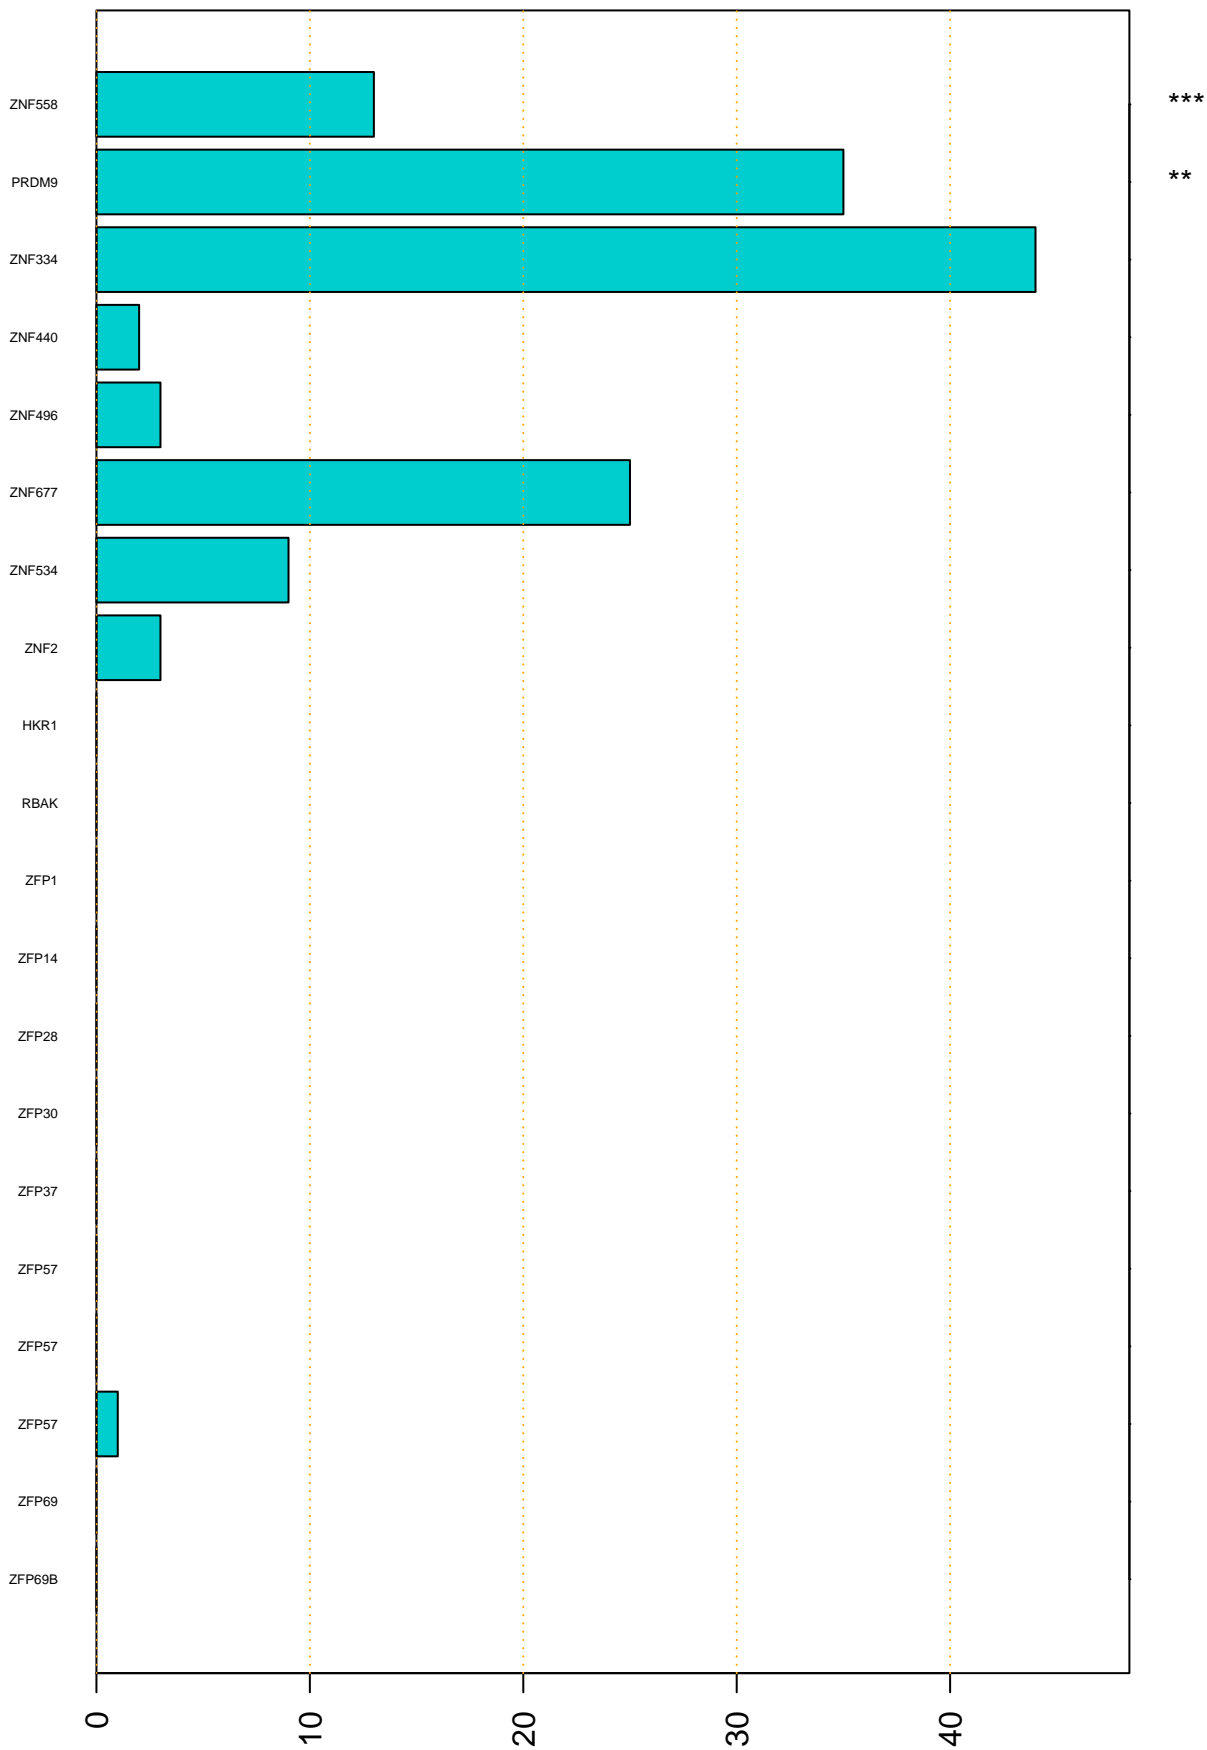

Enriched KZFP

#TE sfam with peak