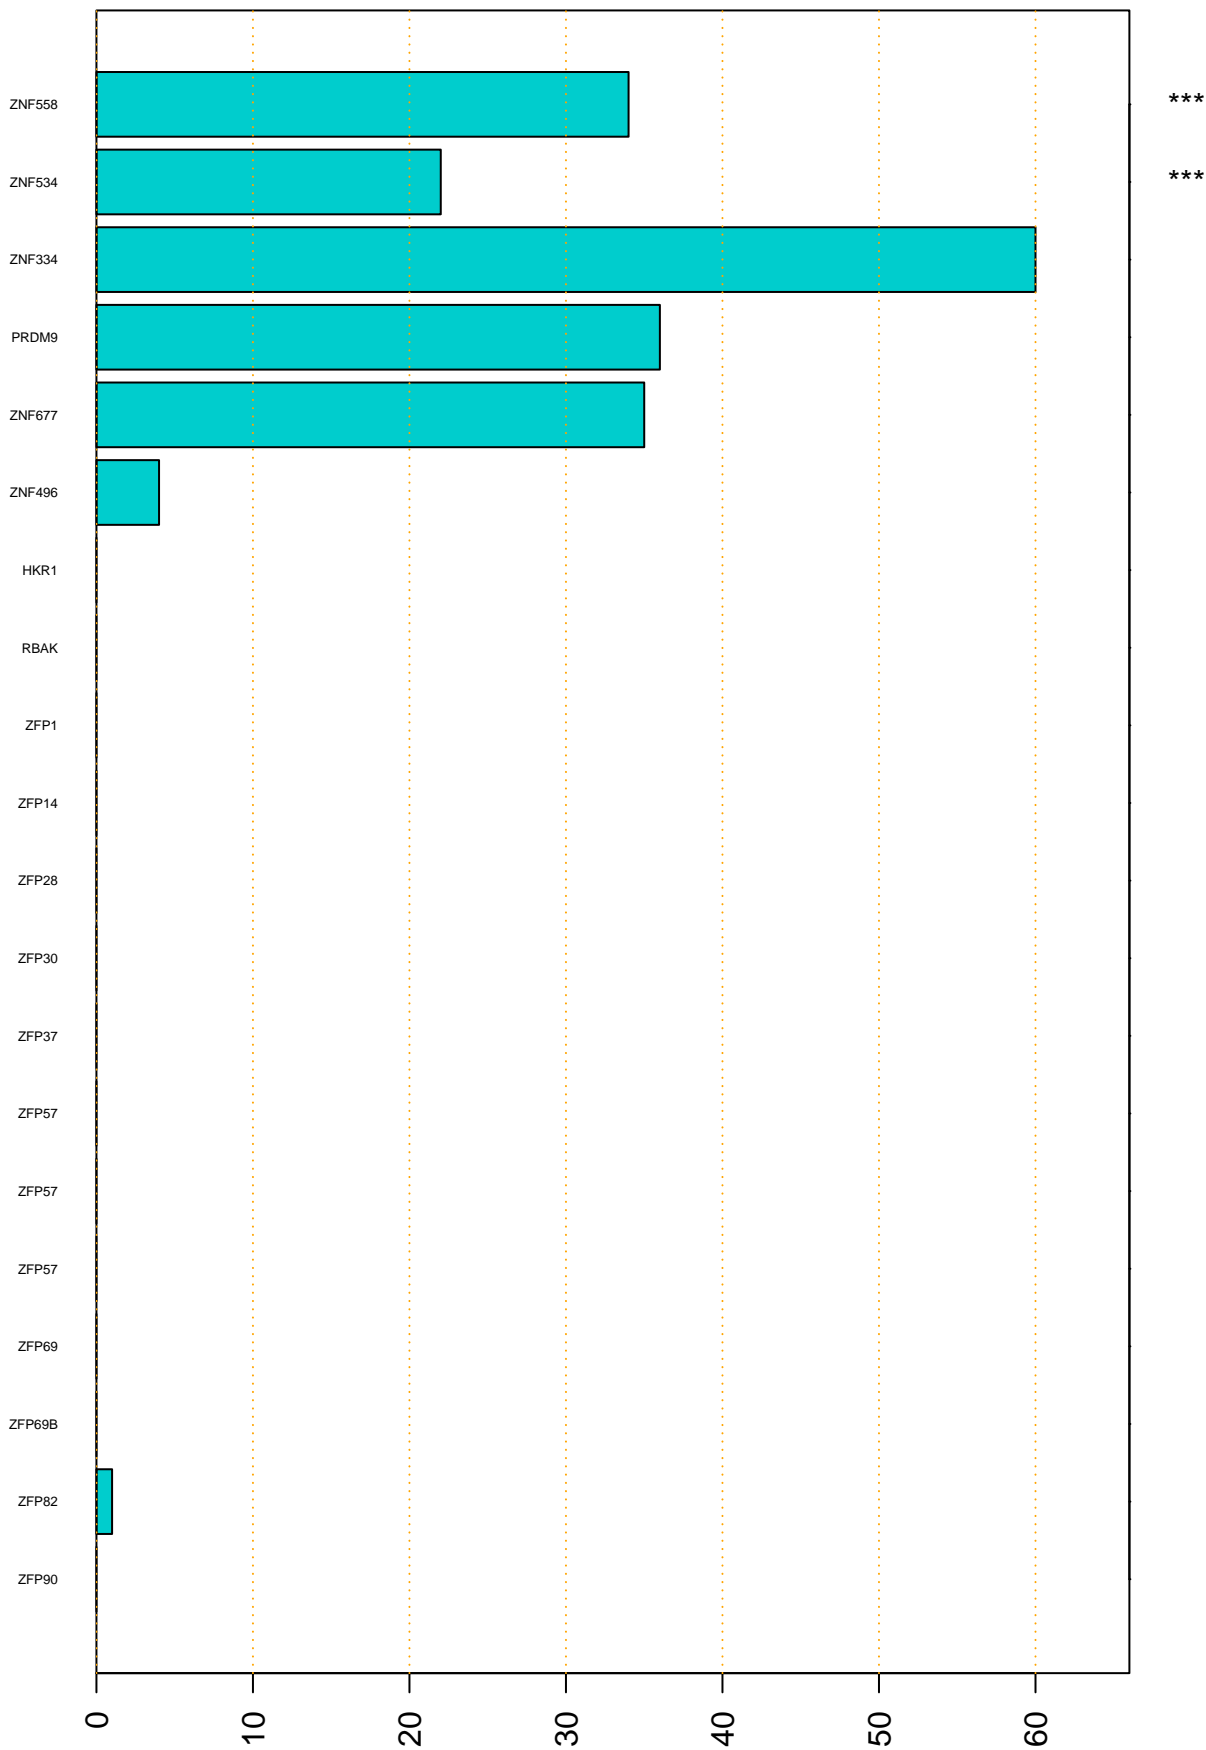

Enriched KZFP

#TE sfam with peak