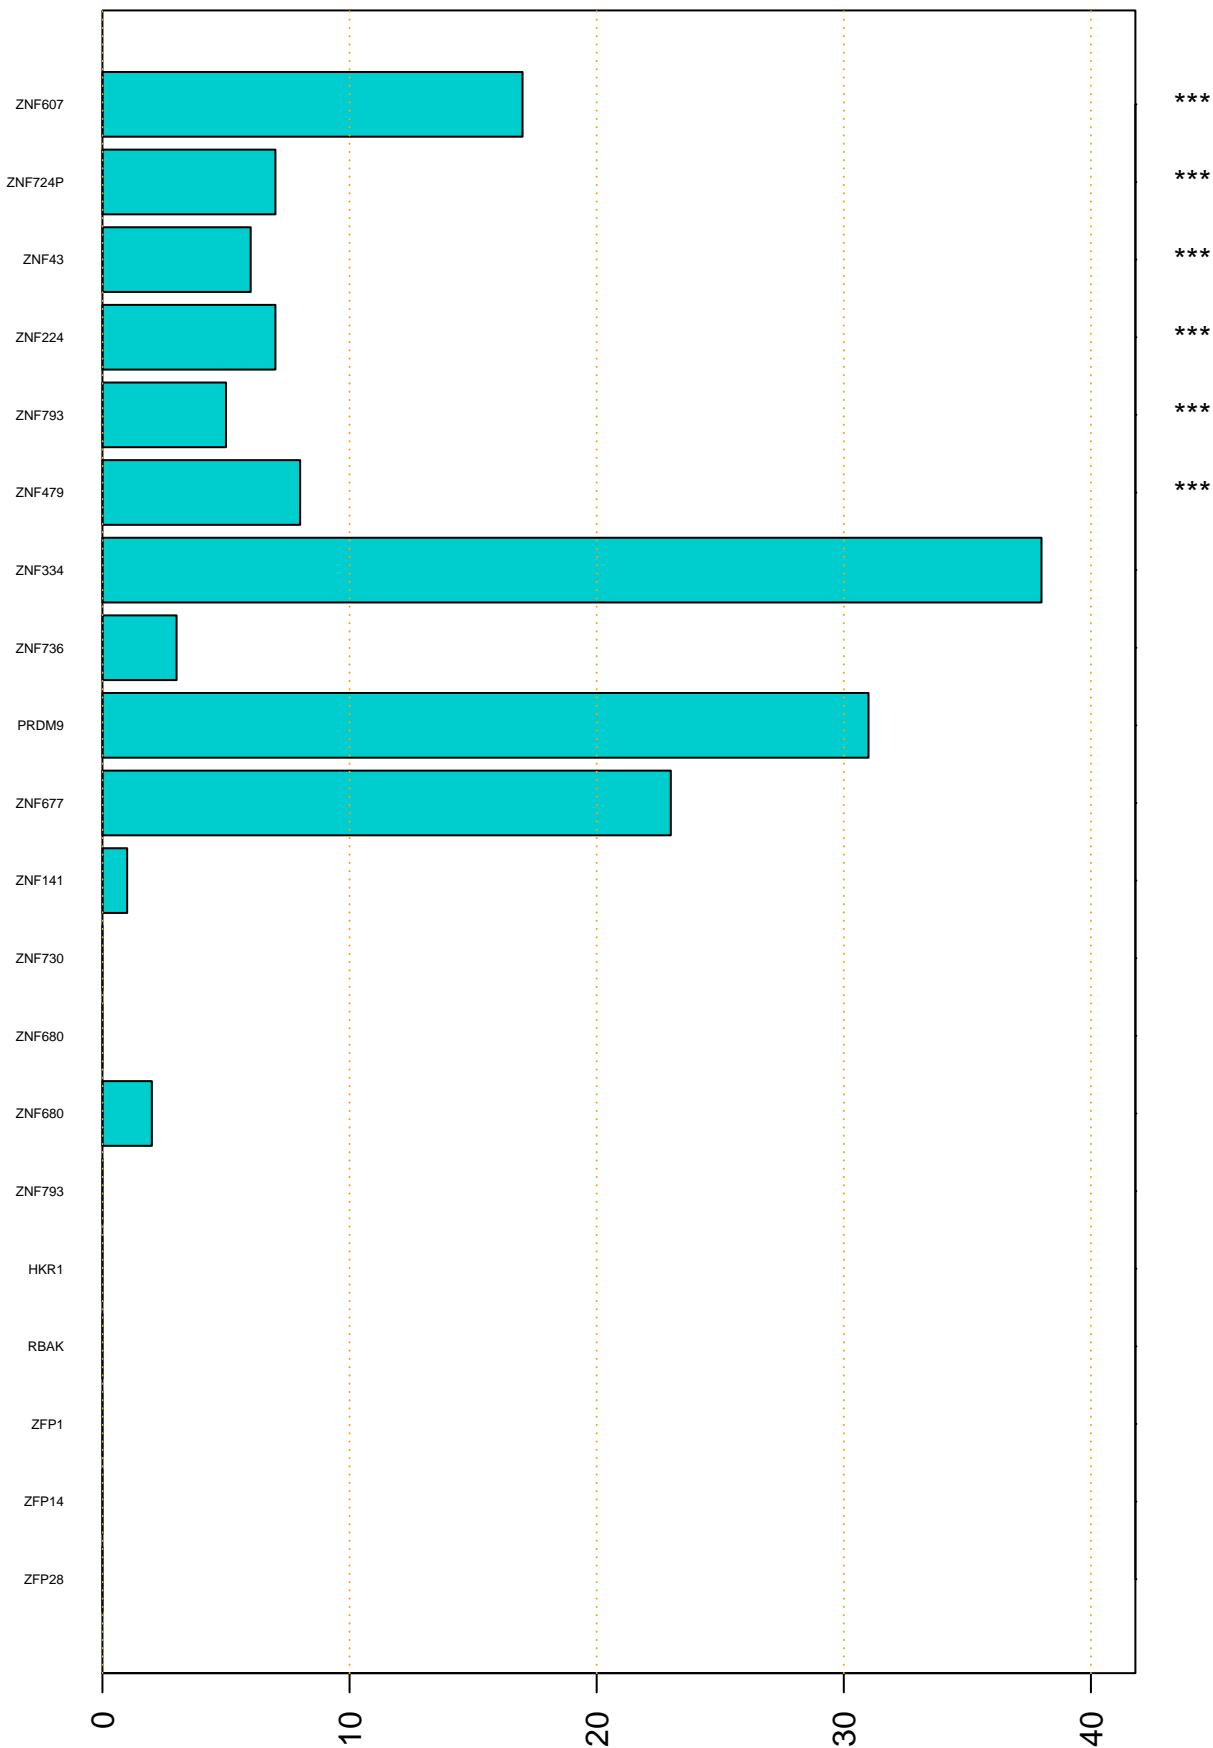

Enriched KZFP

#TE sfam with peak