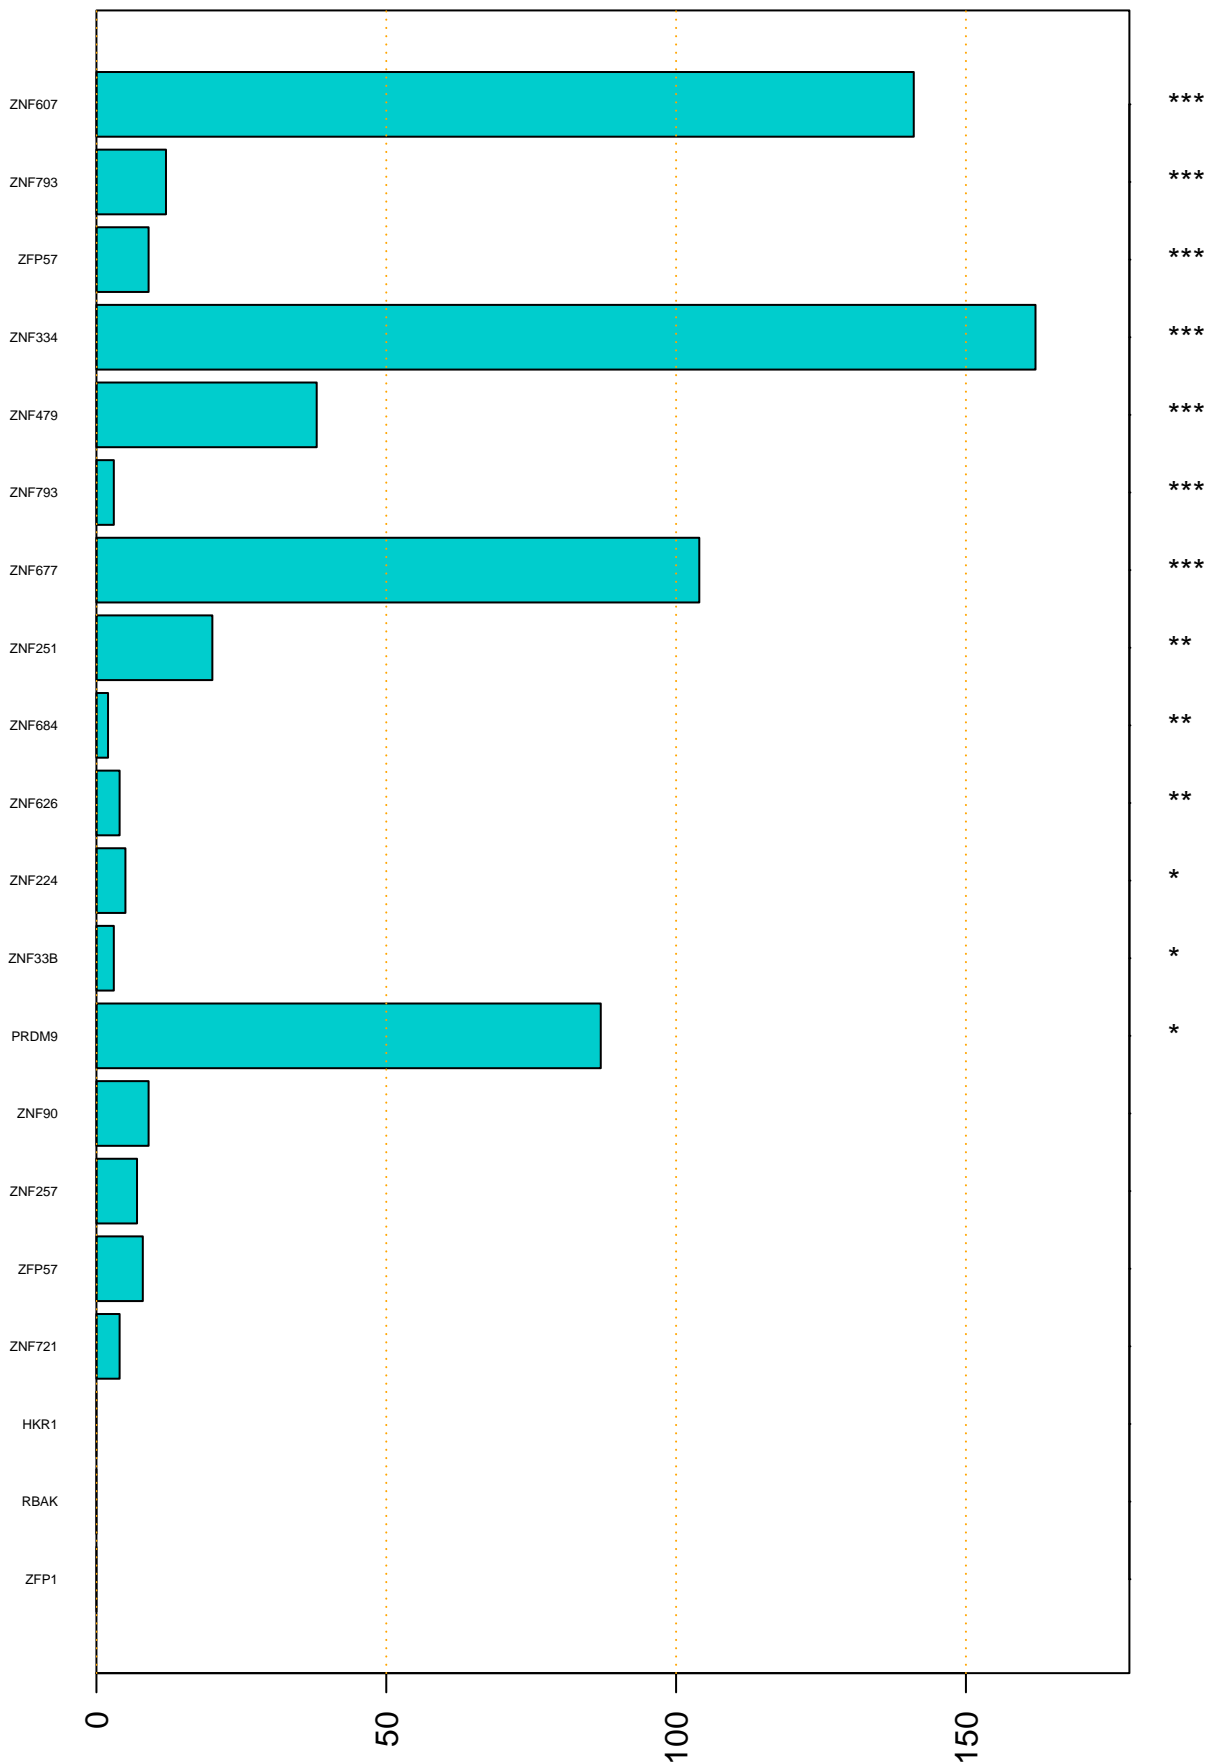

Enriched KZFP

#TE sfam with peak