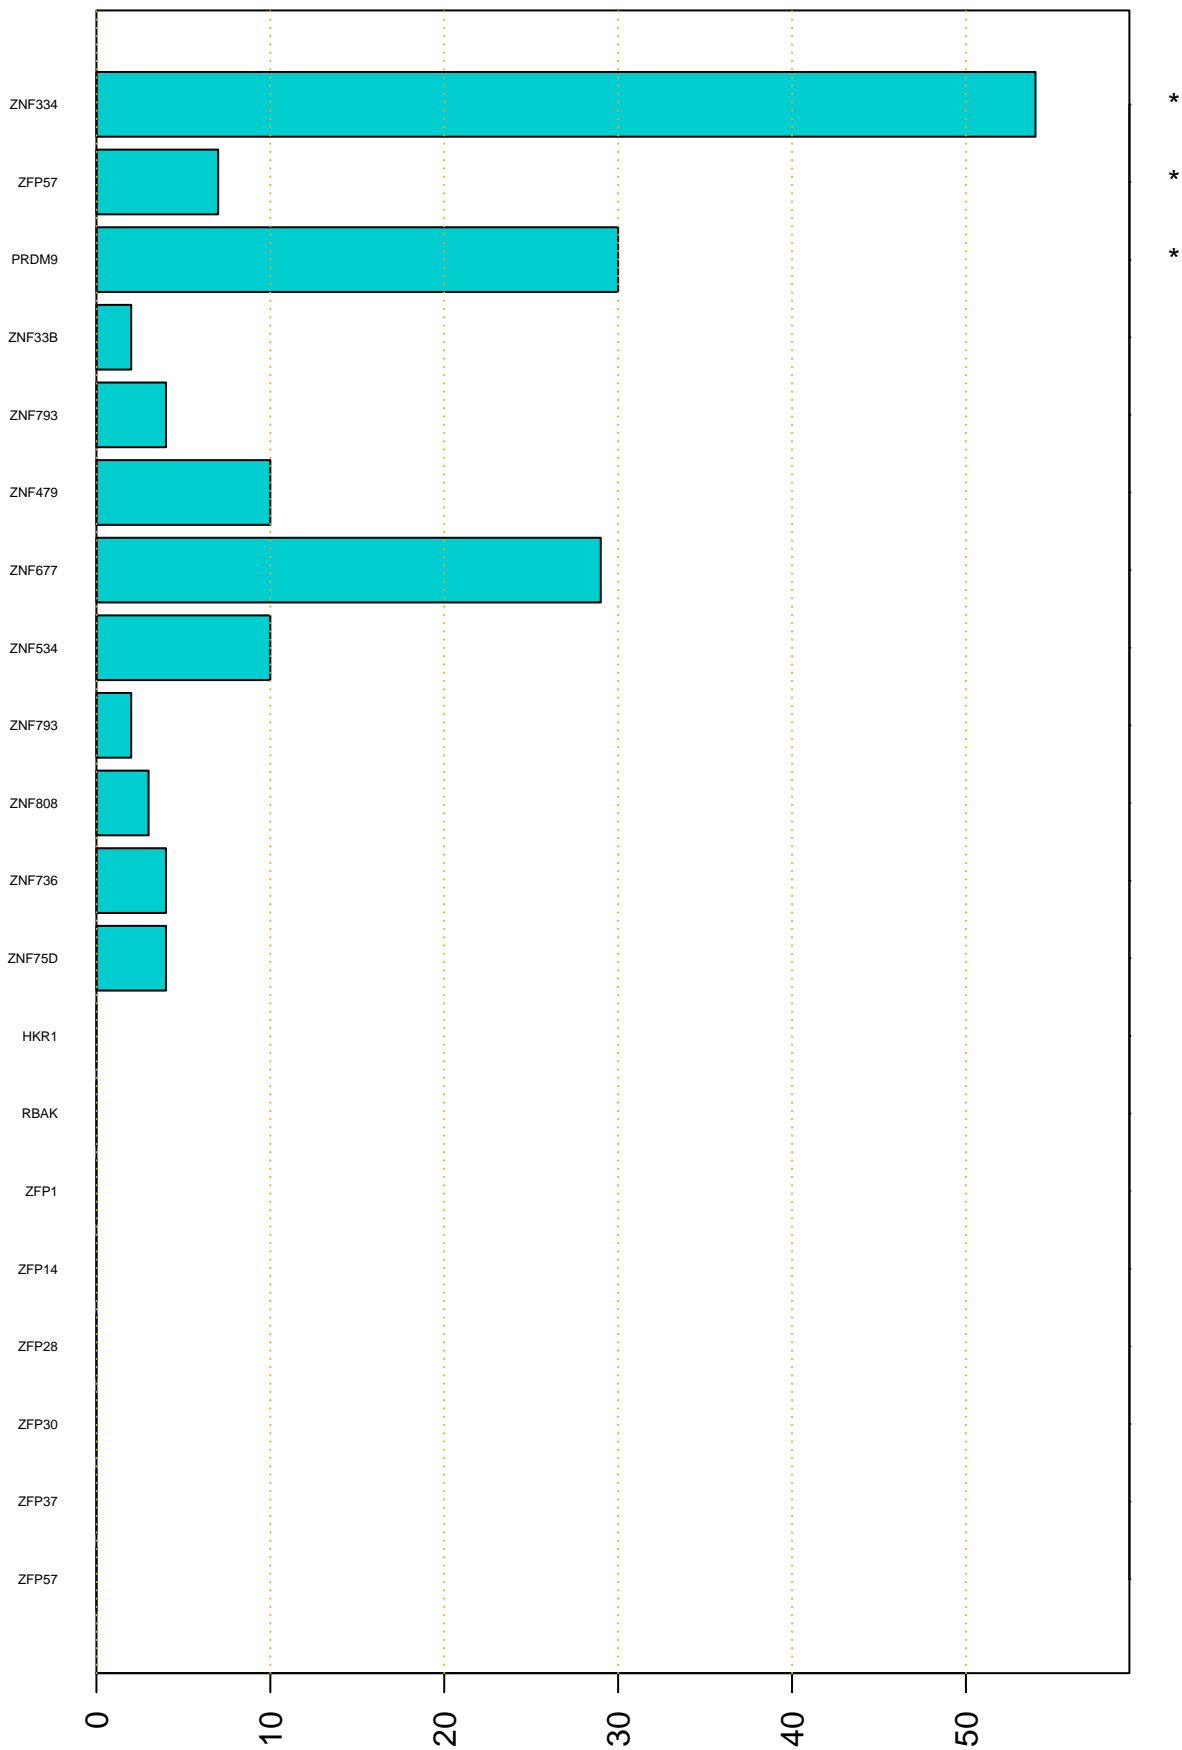

Enriched KZFP

#TE sfam with peak