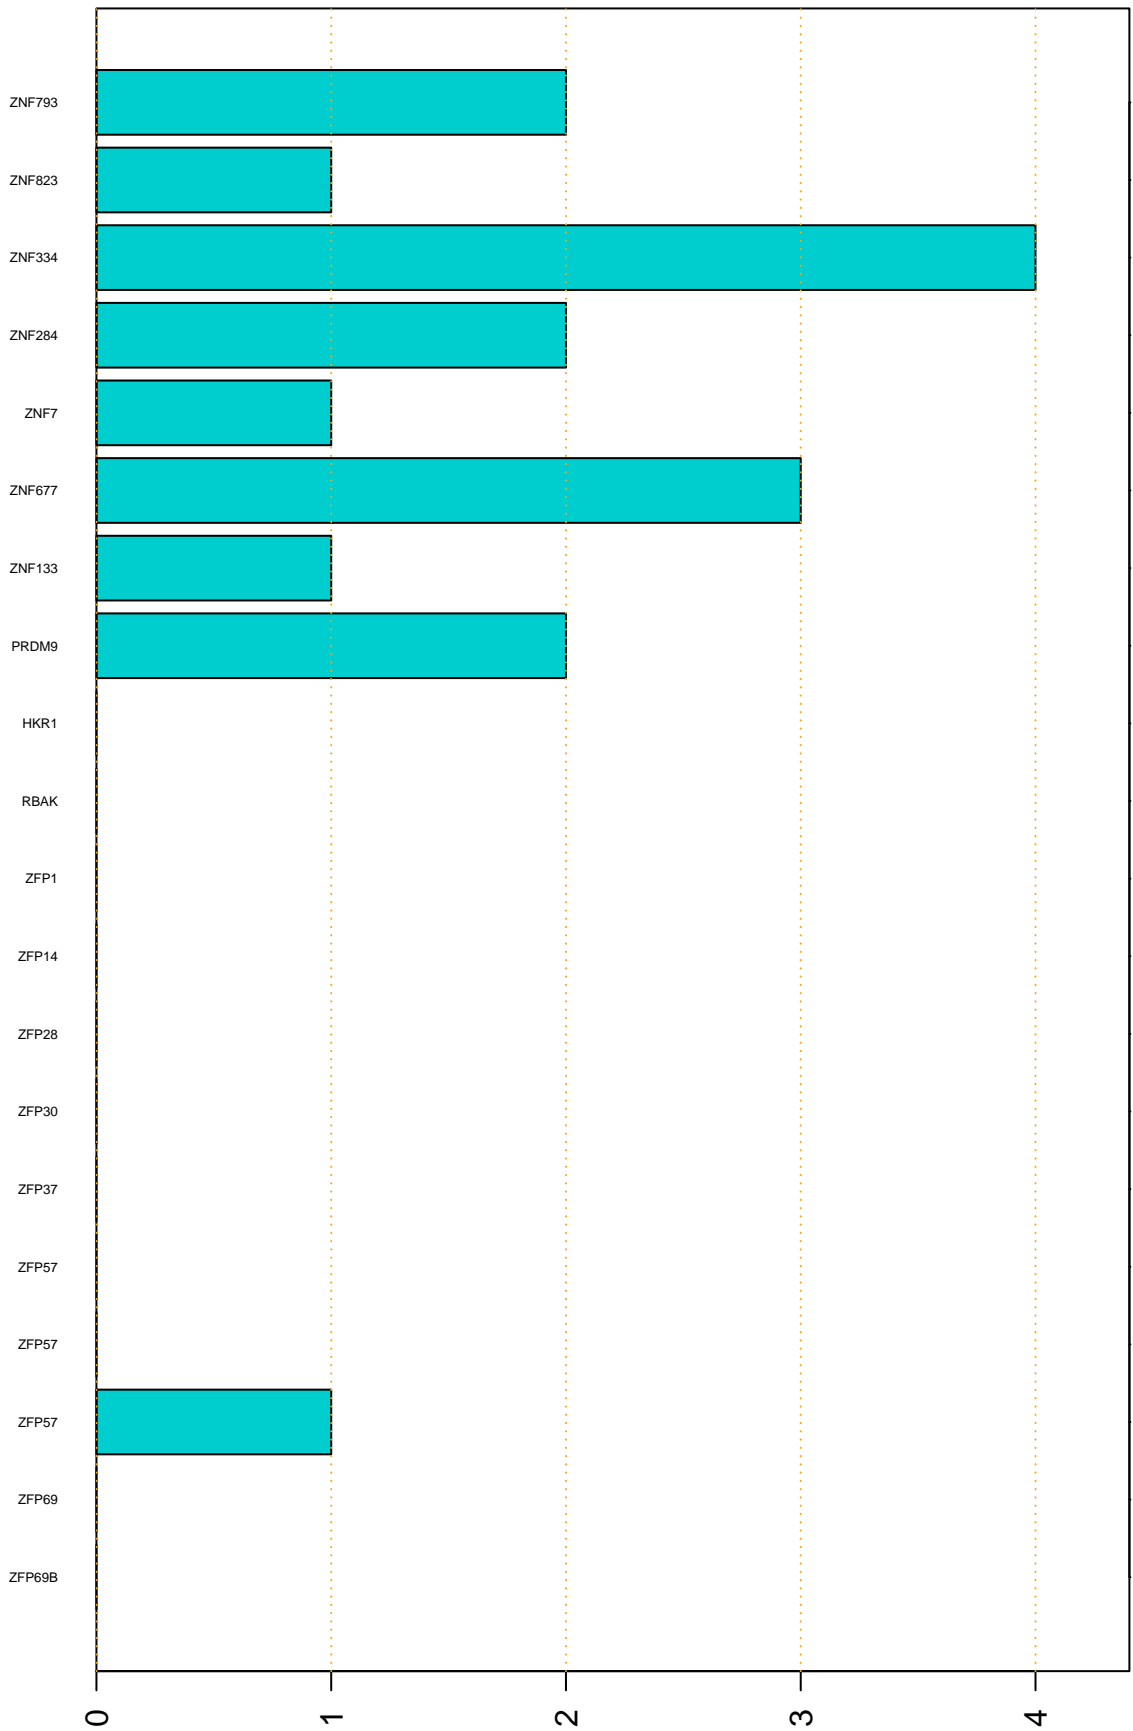

Enriched KZFP

#TE sfam with peak