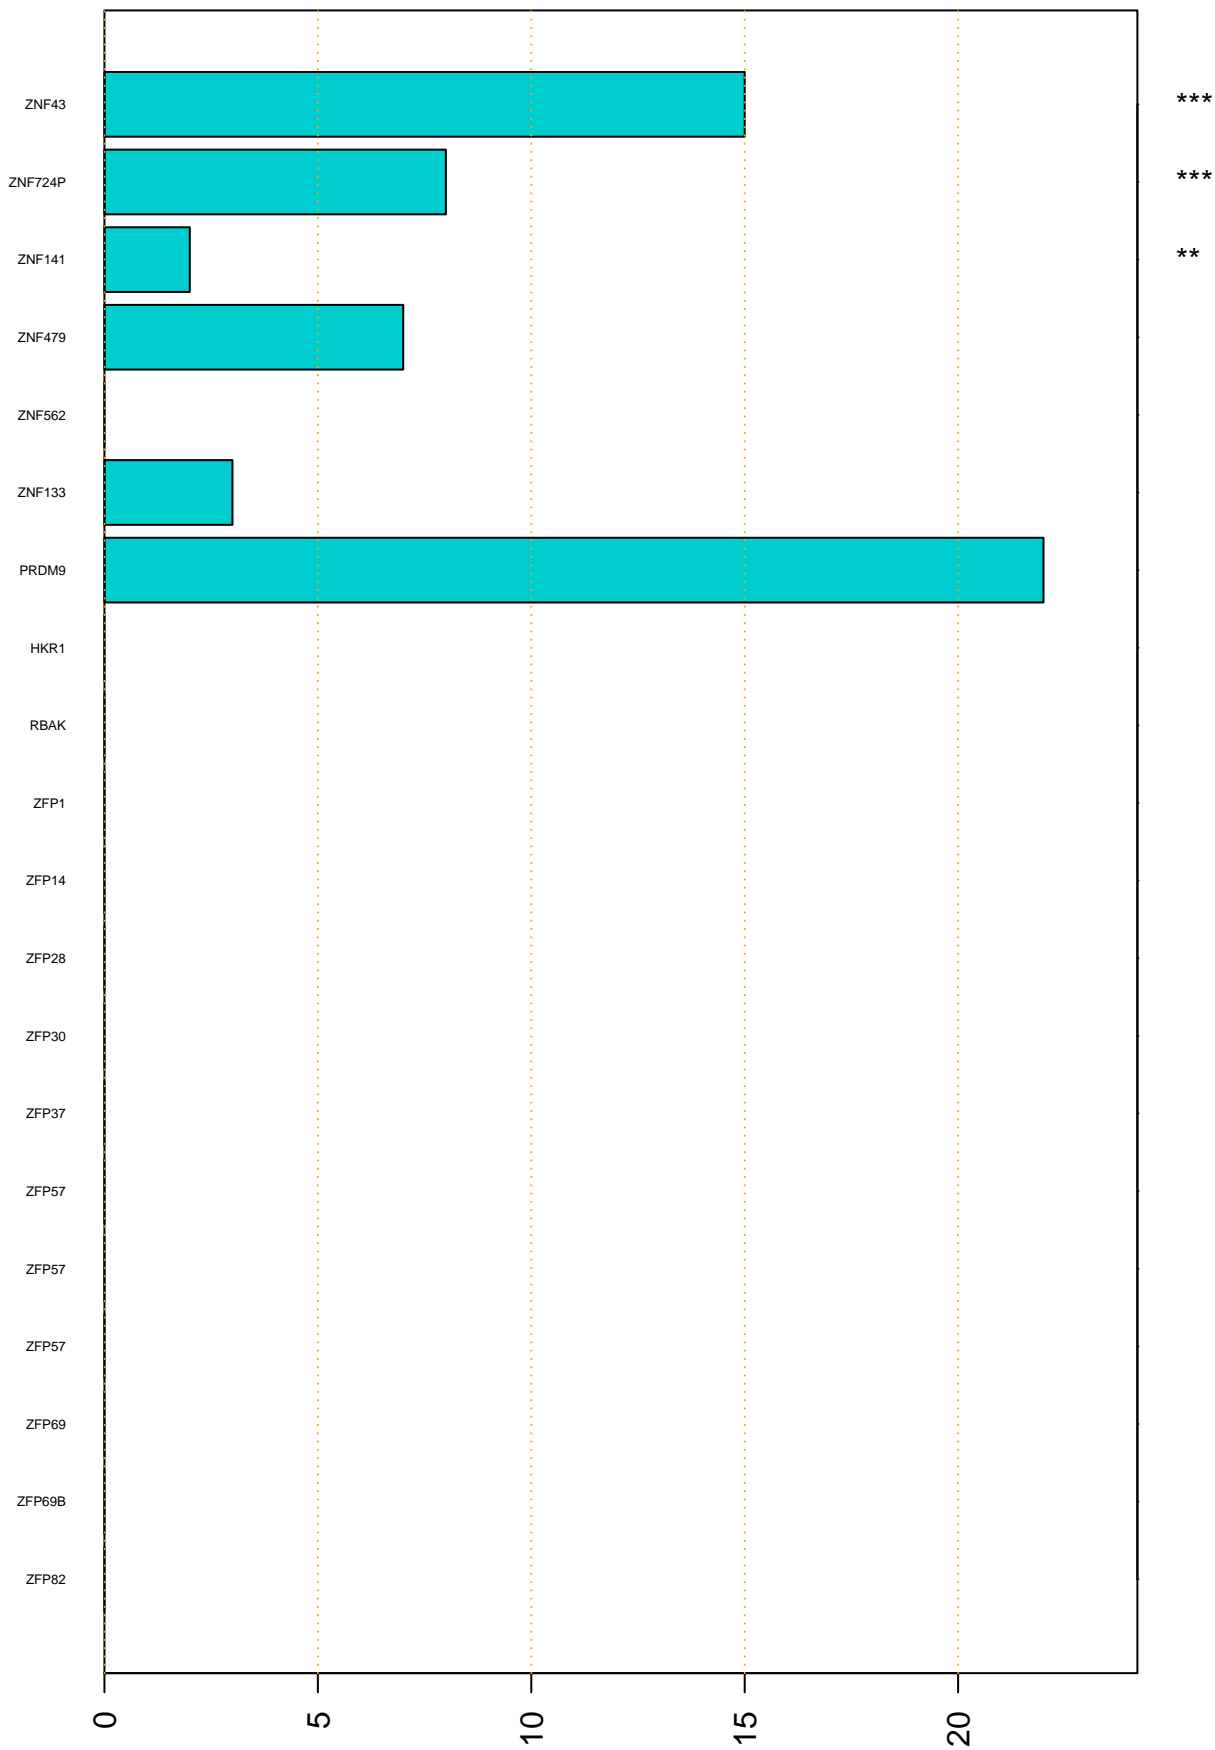

Enriched KZFP

#TE sfam with peak