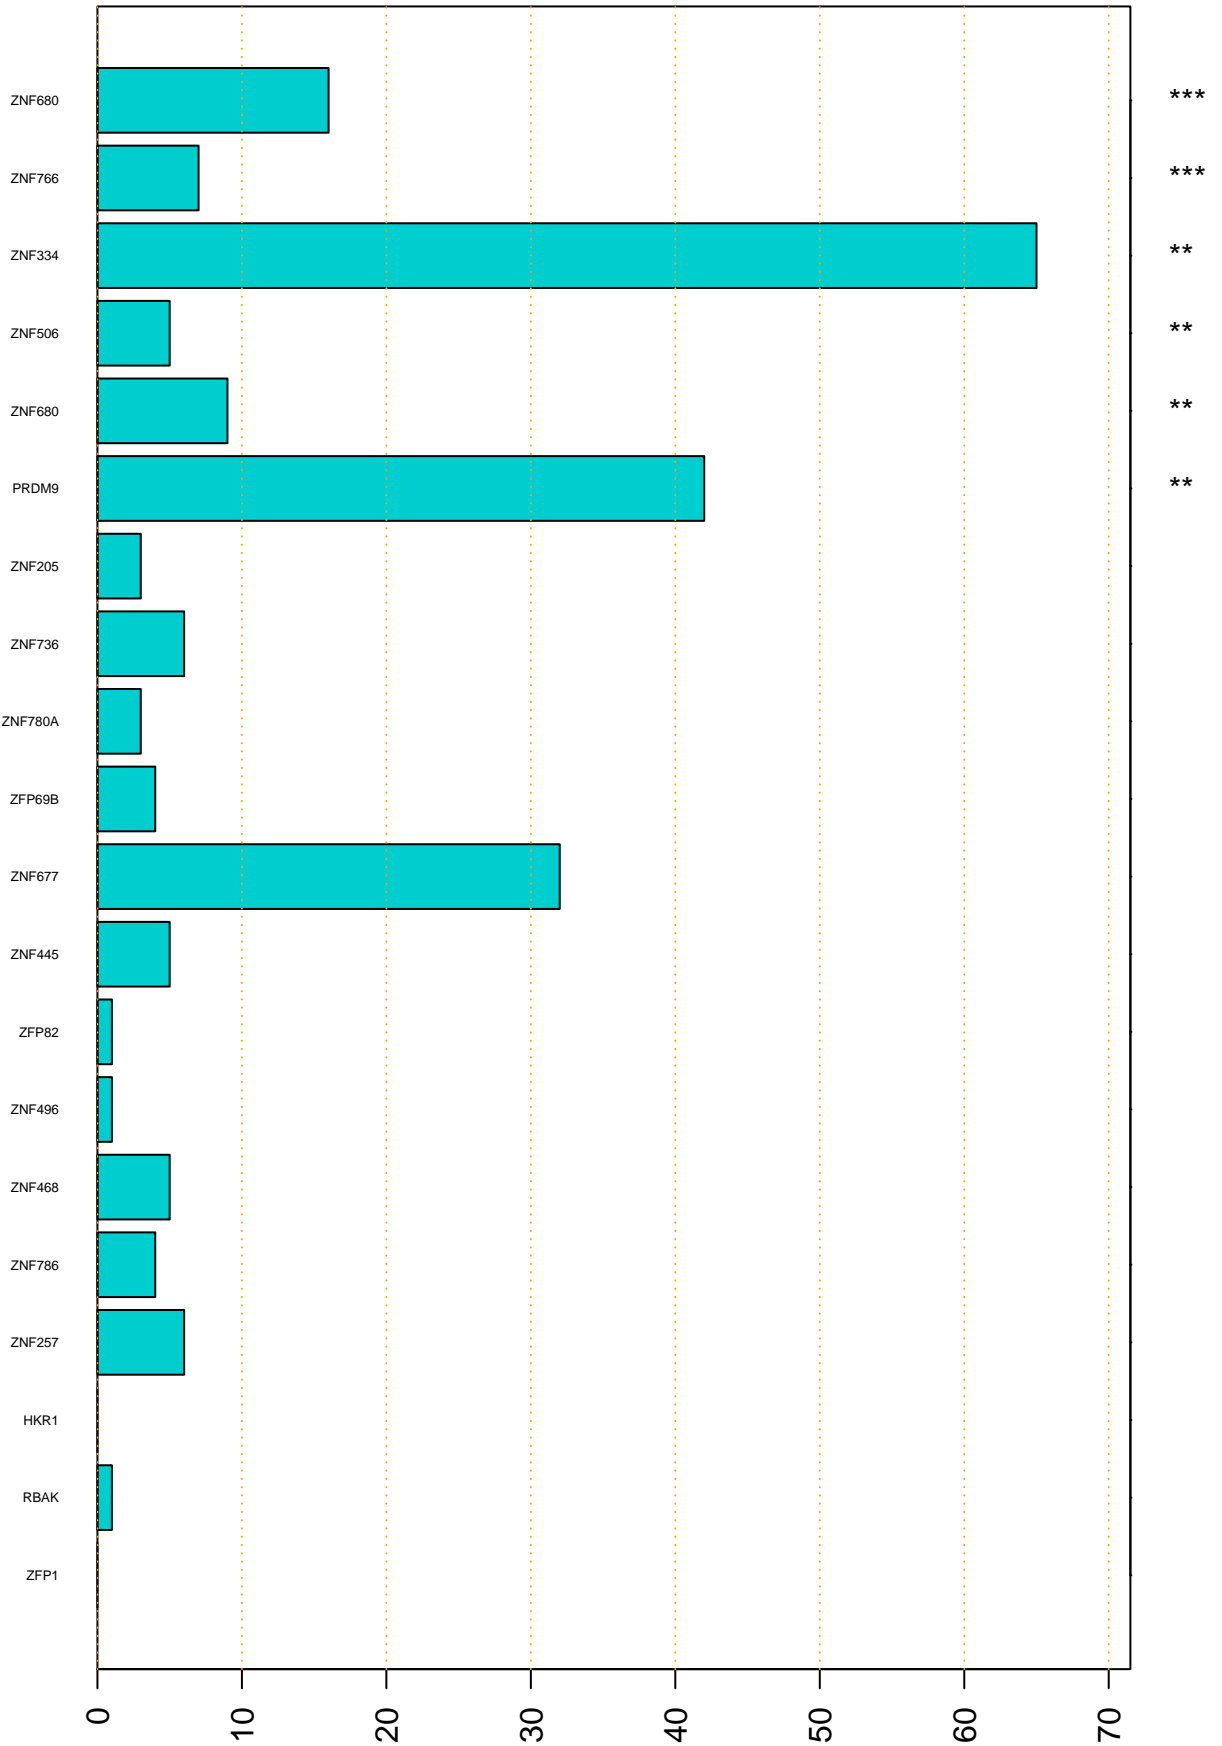

Enriched KZFP

#TE sfam with peak