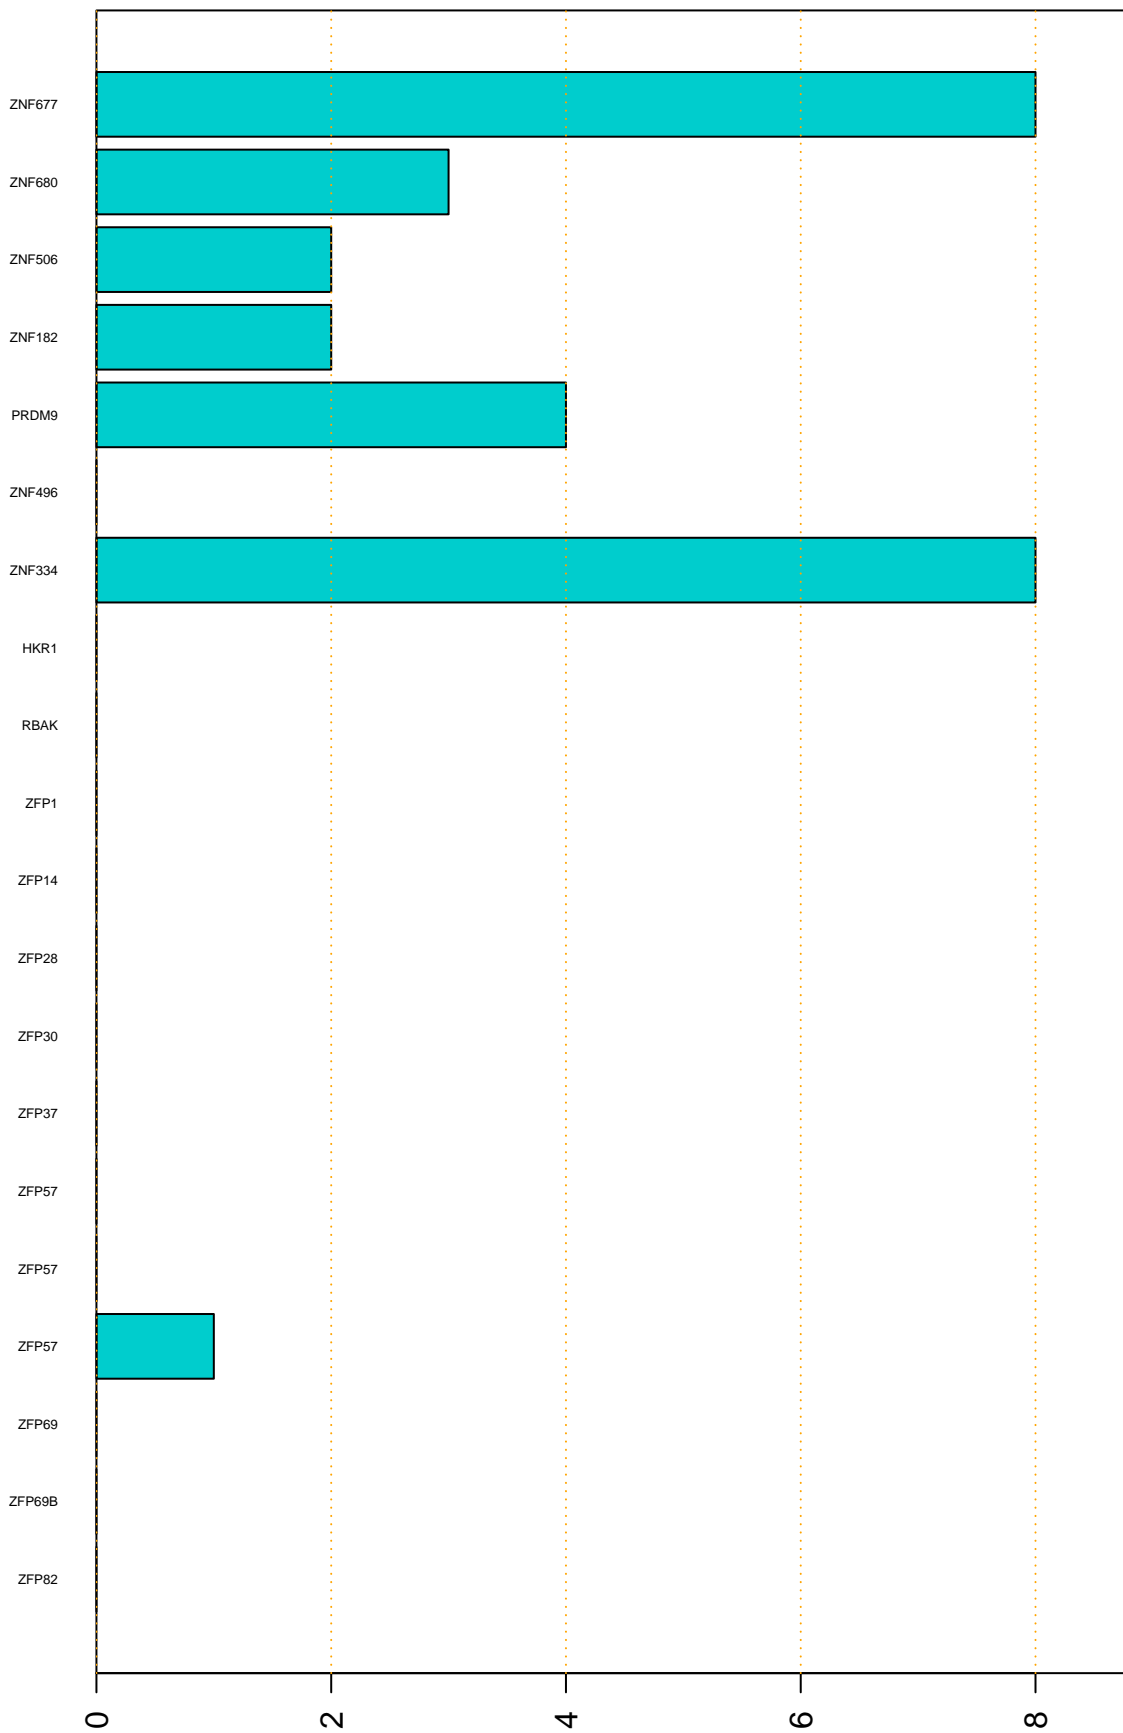

Enriched KZFP

#TE sfam with peak