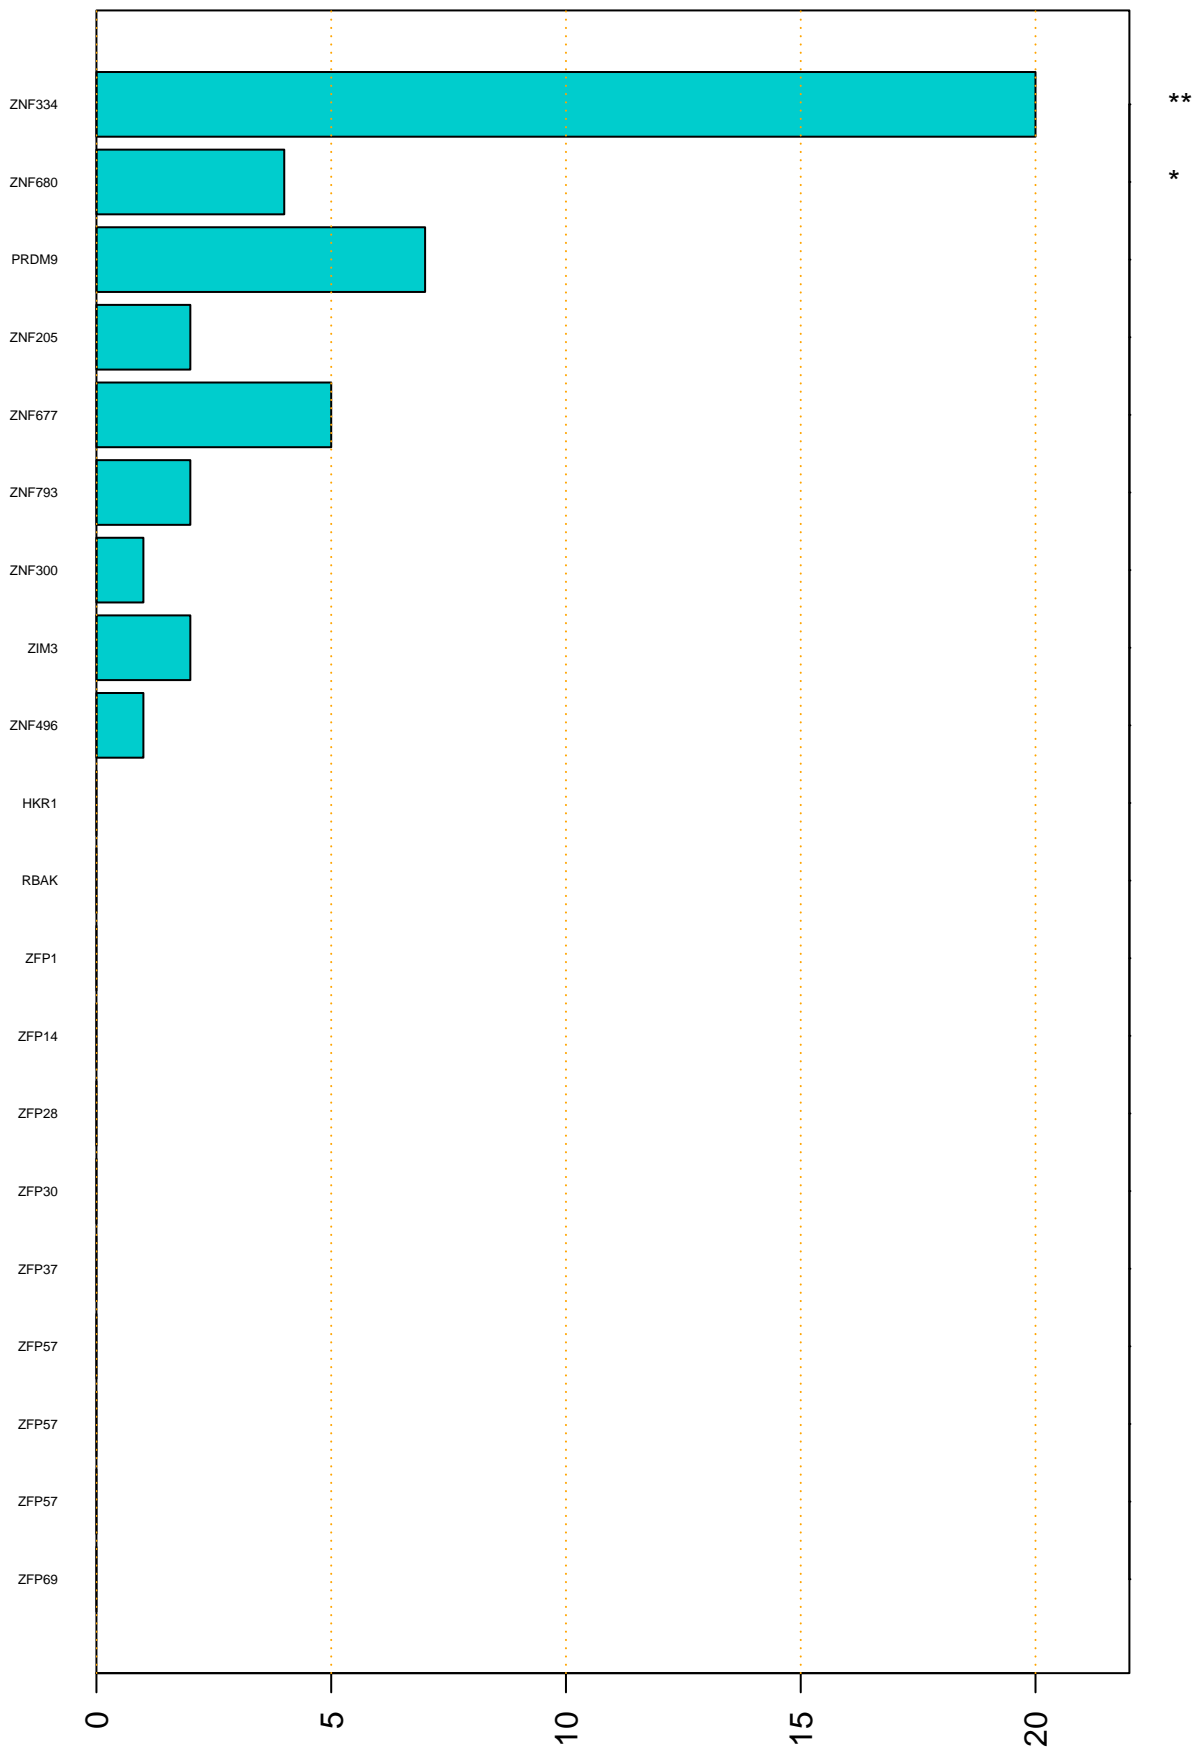

Enriched KZFP

#TE sfam with peak