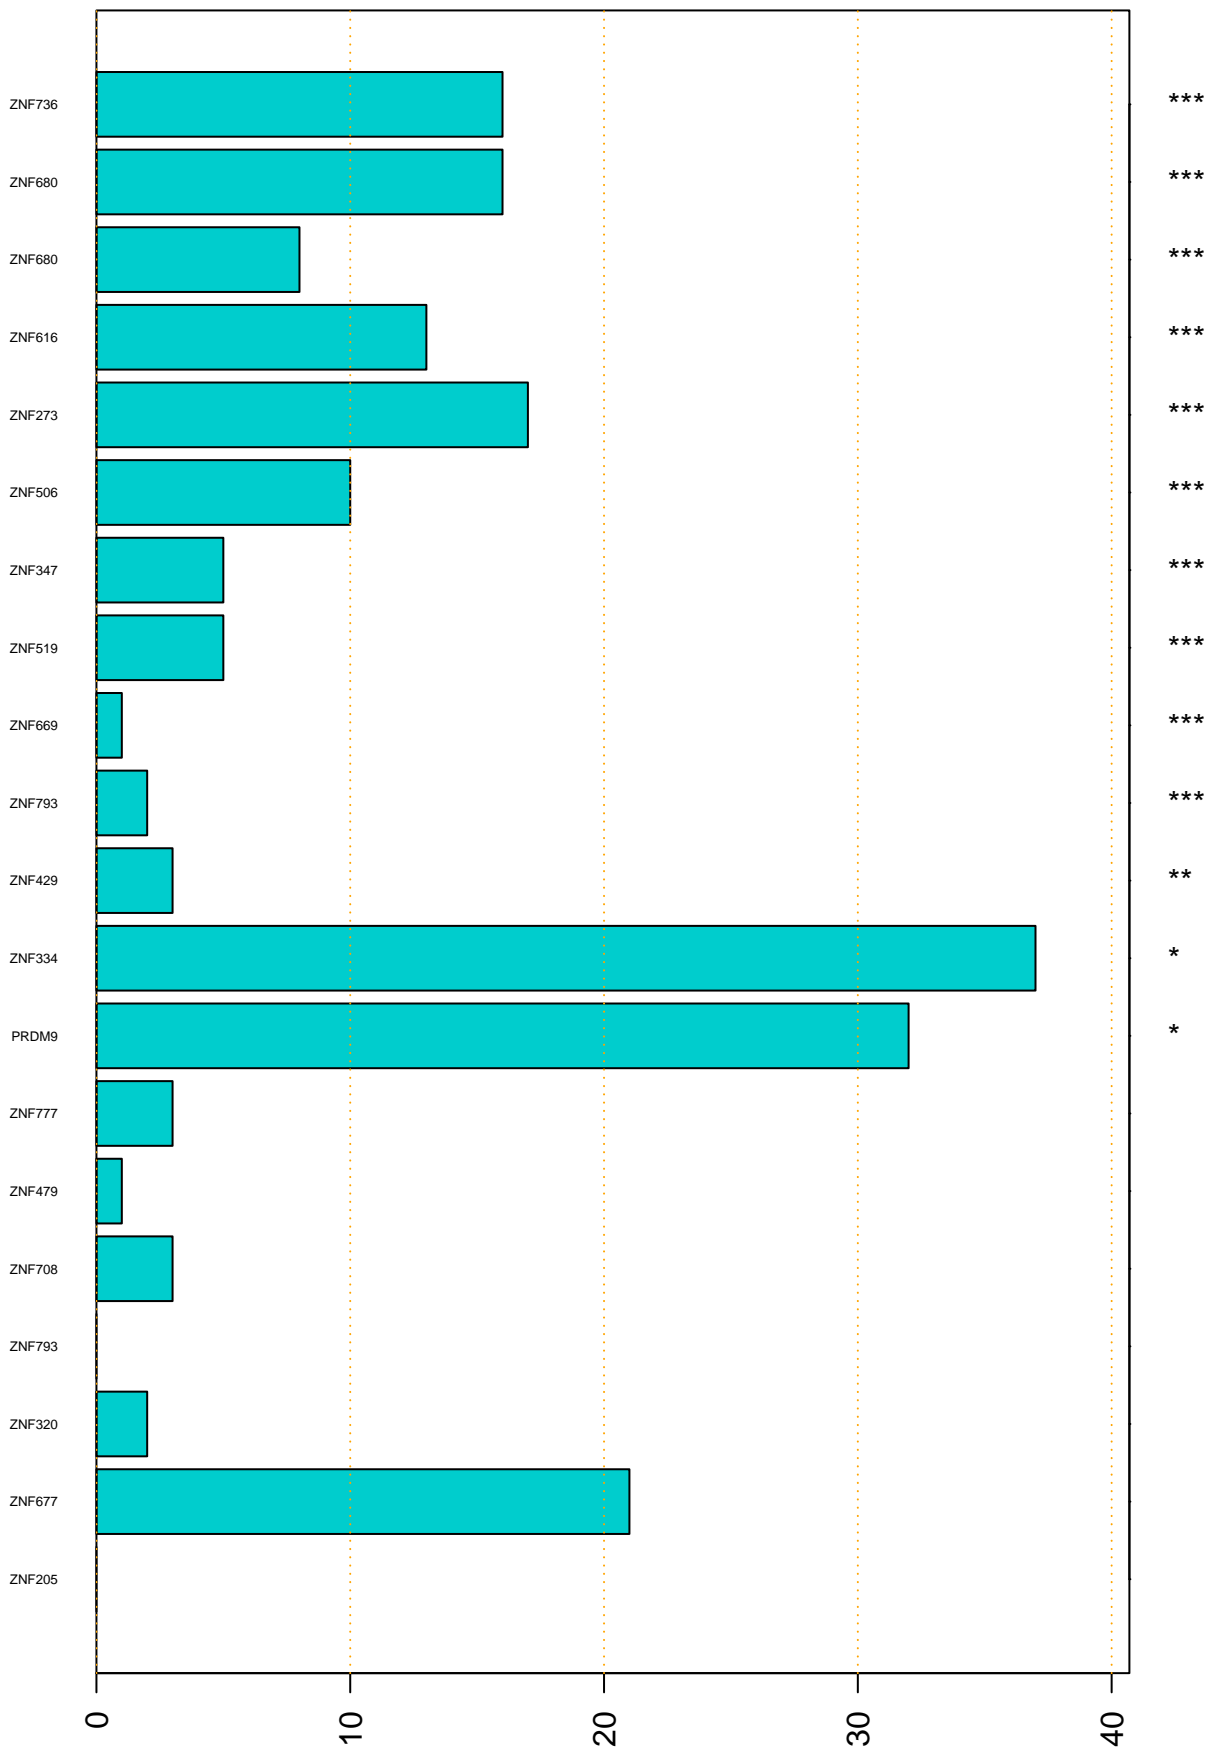

Enriched KZFP

#TE sfam with peak