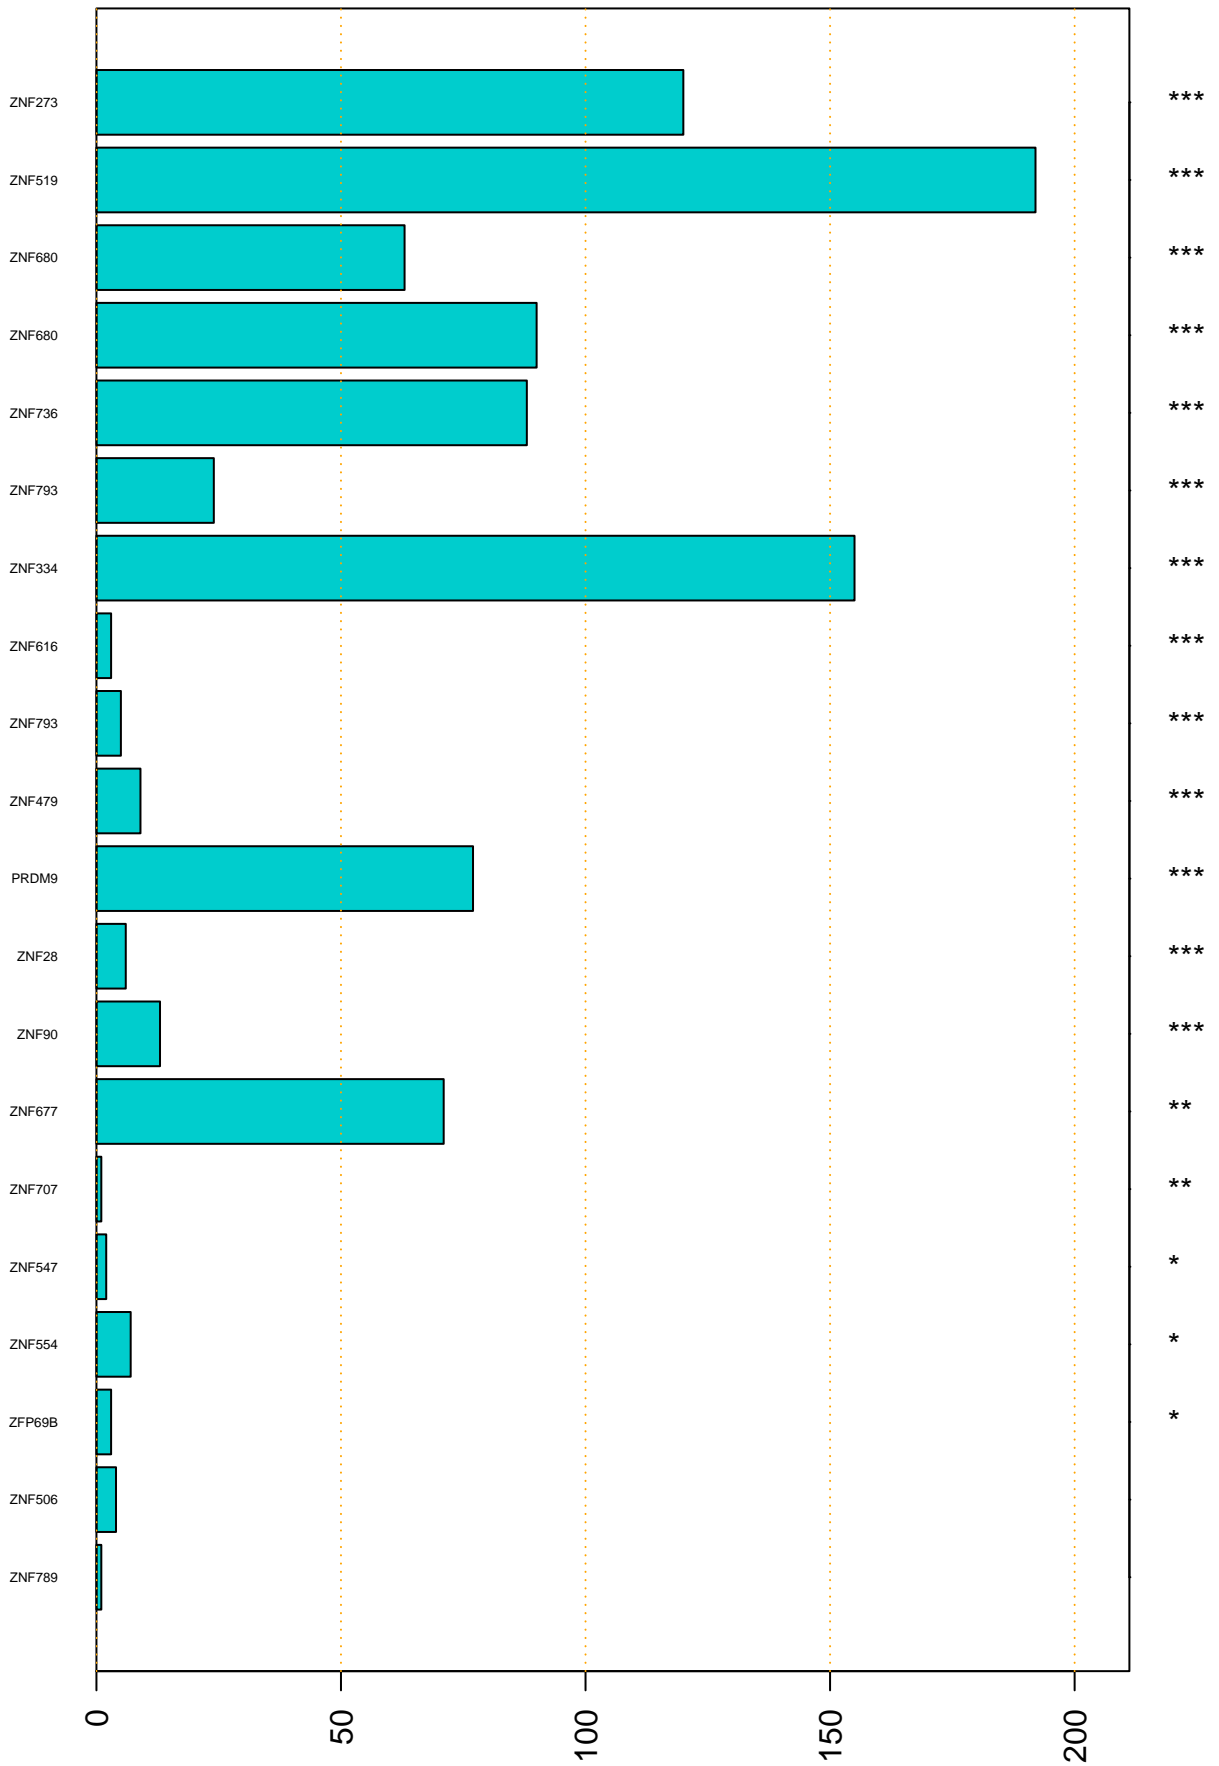

Enriched KZFP

#TE sfam with peak