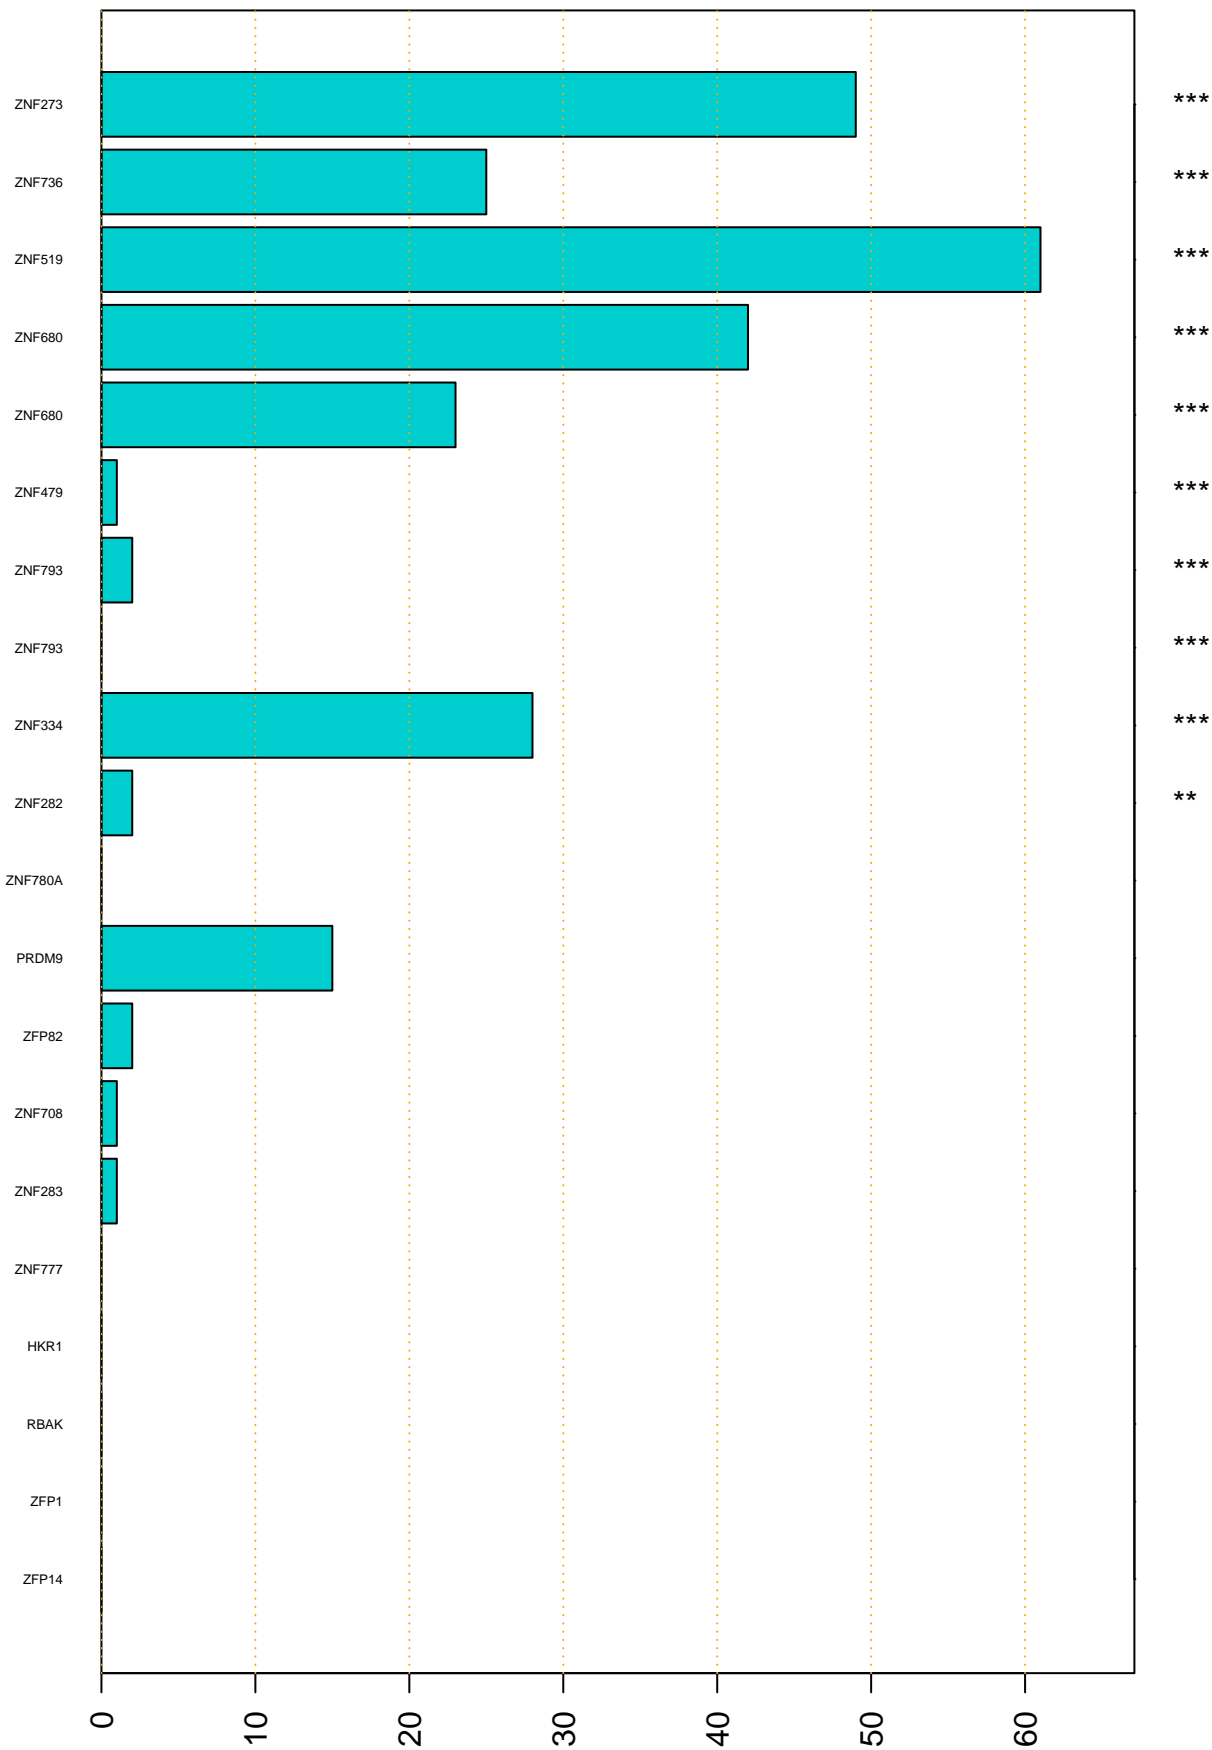

Enriched KZFP

#TE sfam with peak